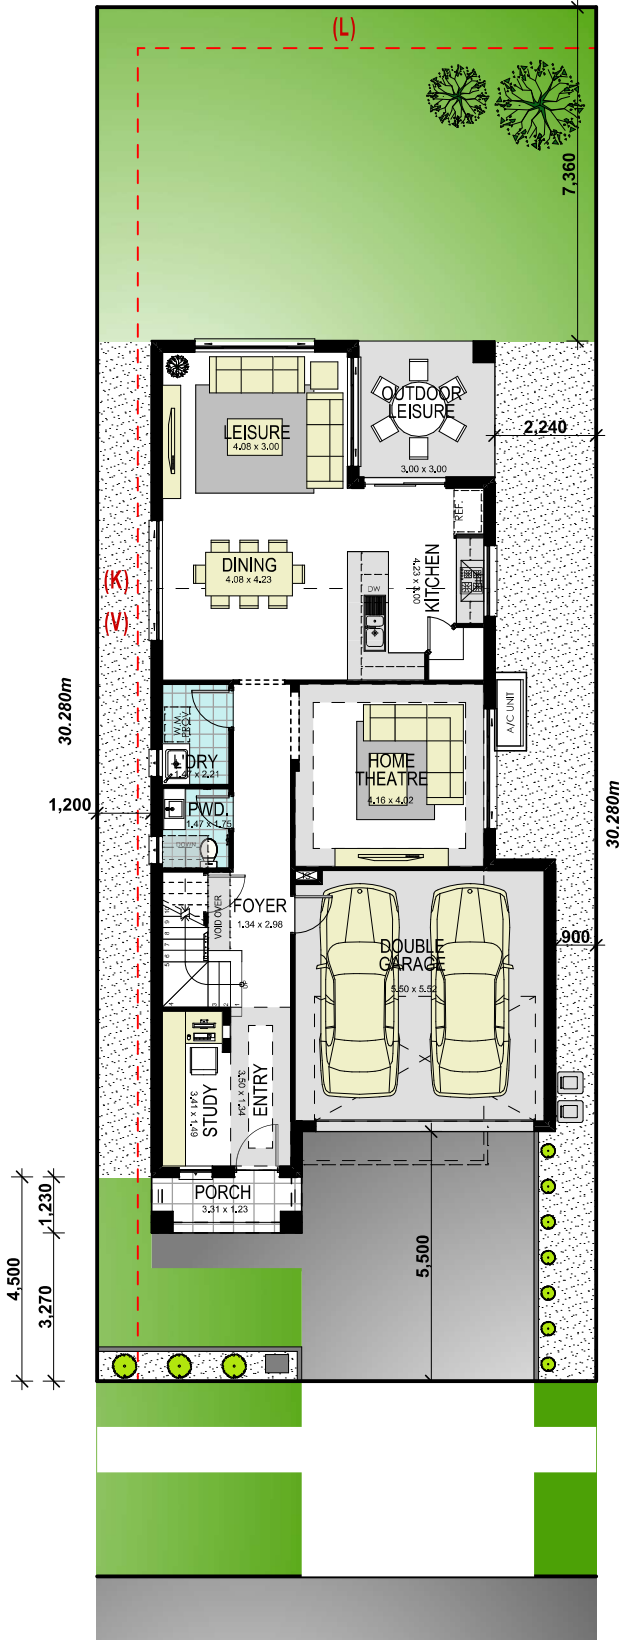

KENT 26 - Homestead

11.000m

12 CADE WAY

BUILD YOUR
momentum
WITH WISDOM

H&L BROCHURE

INSPIRED INCLUSION