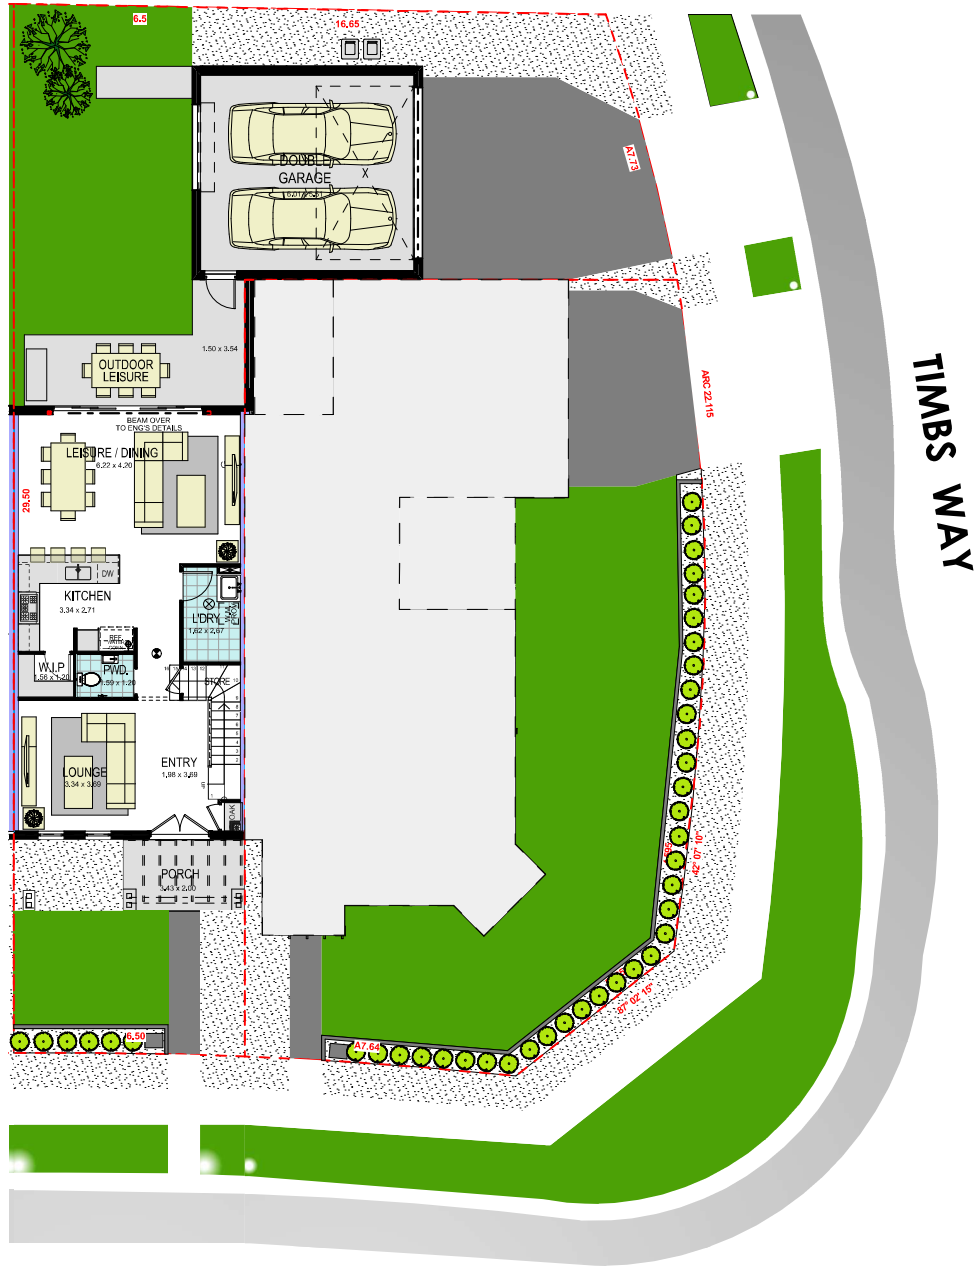

Catherine Park HAMPTONS

HAMER STREET

BUILD YOUR
momentum
WITH WISDOM

SITE PLAN LOT 825

area calculations	
LOWER FLOOR	79.30
UPPER FLOOR	78.33
PORCH	6.86
OUTDOOR LEISURE	13.89
BALCONY FRONT	6.16
GARAGE	38.76
gross floor area:	223.30 m²