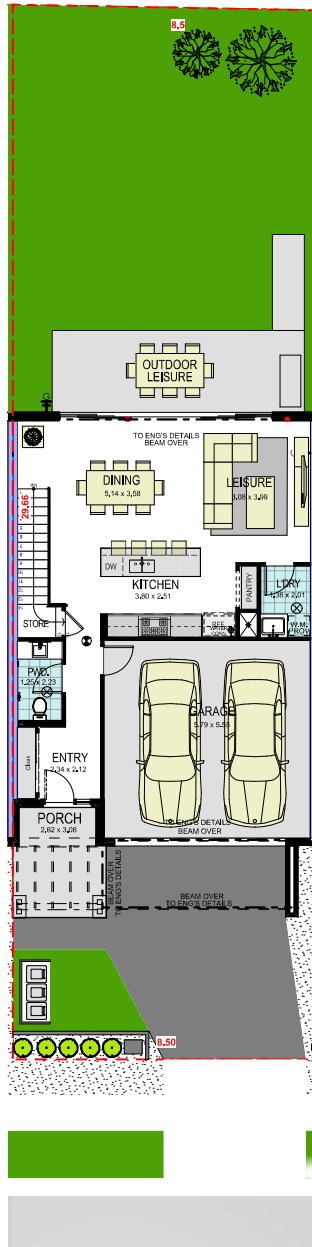

Catherine Park HAMPTONS

HAMER STREET

BUILD YOUR
momentum
WITH WISDOM

SITE PLAN LOT 824

area calculations	
LOWER FLOOR	66.62
UPPER FLOOR	102.43
PORCH	7.76
OUTDOOR LEISURE	16.33
BALCONY FRONT	10.18
GARAGE	34.56
gross floor area:	237.88 m²