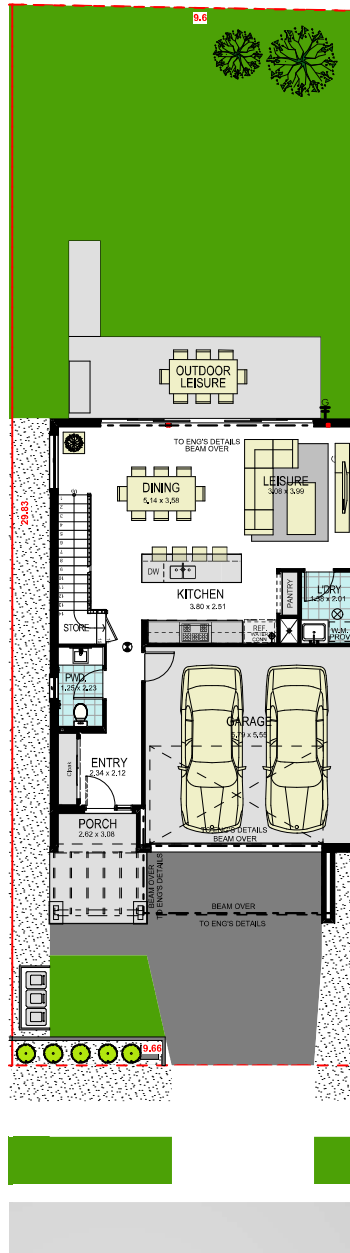

Catherine Park HAMPTONS

HAMER STREET

BUILD YOUR
momentum
WITH WISDOM

SITE PLAN LOT 823

area calculations	
LOWER FLOOR	67.84
UPPER FLOOR	104.12
PORCH	8.10
OUTDOOR LEISURE	16.33
BALCONY FRONT	9.94
GARAGE	34.56
gross floor area:	240.89 m²