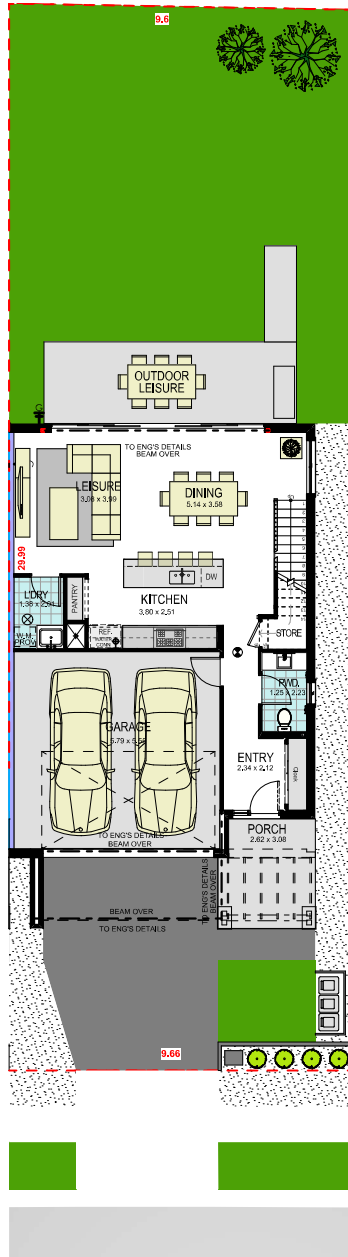

Catherine Park HAMPTONS

HAMER STREET

BUILD YOUR
momentum
WITH WISDOM

SITE PLAN LOT 822

area calculations	
LOWER FLOOR	67.84
UPPER FLOOR	104.12
PORCH	8.10
OUTDOOR LEISURE	16.33
BALCONY FRONT	9.94
GARAGE	34.56
gross floor area:	240.89 m²