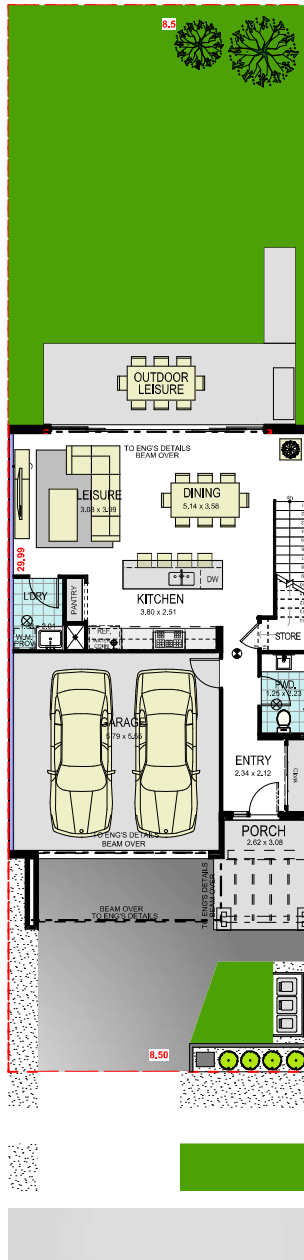

Catherine Park HAMPTONS

HAMER STREET

BUILD YOUR
momentum
WITH WISDOM

SITE PLAN LOT 821

area calculations	
LOWER FLOOR	66.62
UPPER FLOOR	103.70
PORCH	7.76
OUTDOOR LEISURE	16.33
BALCONY FRONT	10.18
GARAGE	34.56
gross floor area:	239.15 m²