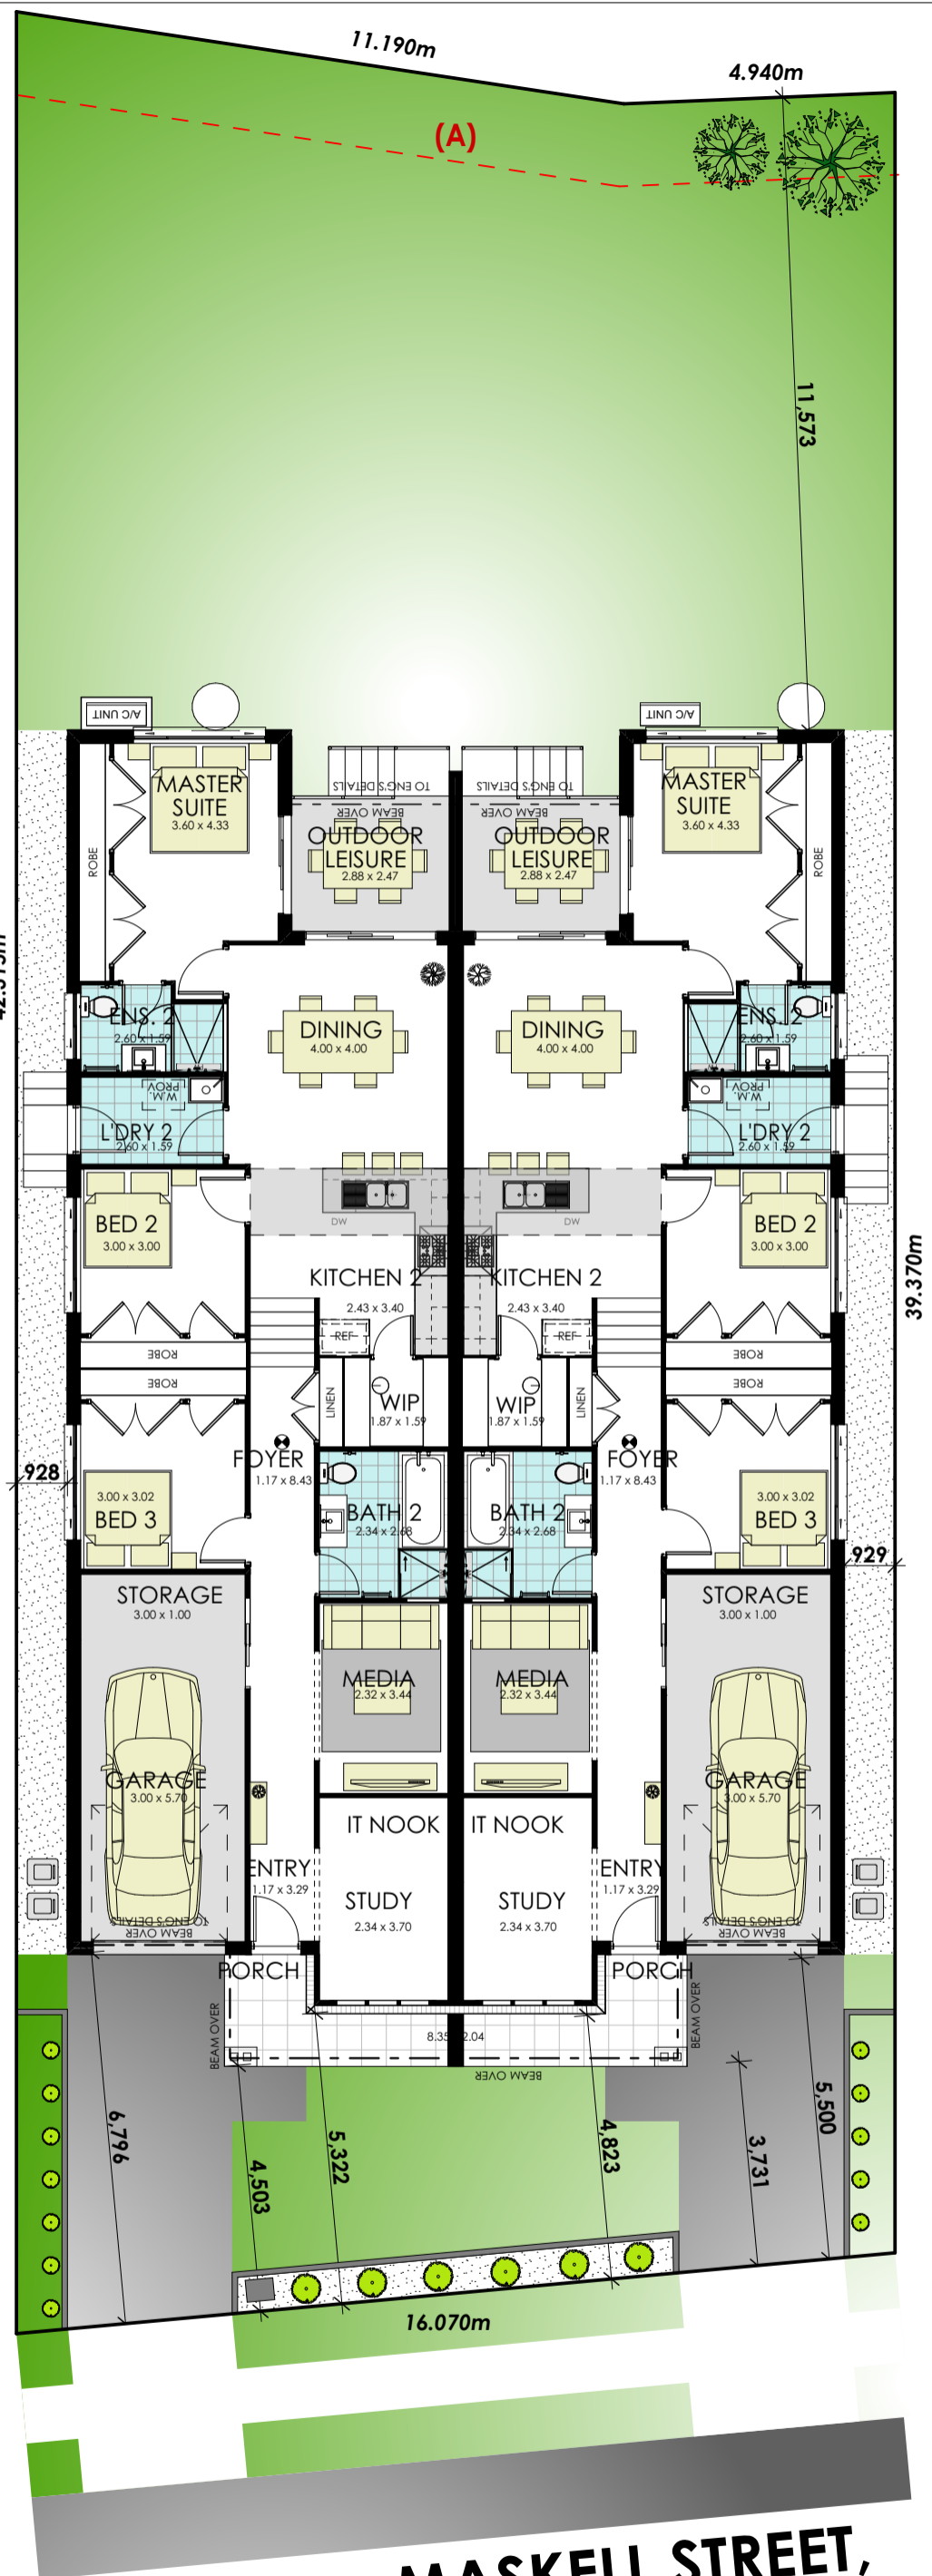

Aria 34 Duplex - Country

14,145

23,390

BUILD YOUR
momentum
WITH WISDOM

FLOOR PLAN

area calculations	
LOWER FLOOR	254.58
PORCH	11.30
OUTDOOR LEISURE	14.78
GARAGE	44.90
gross floor area:	325.56 m²

Aria 34 Duplex Country H&L BROCHURE

MASKELL STREET,

**MOMENTUM
INCLUSIONS**

Aria 34 Duplex - Country

BUILD YOUR
momentum
WITH WISDOM

ELEVATION

area calculations

LOWER FLOOR	254.58
PORCH	11.30
OUTDOOR LEISURE	14.78
GARAGE	44.90
gross floor area:	325.56 m²