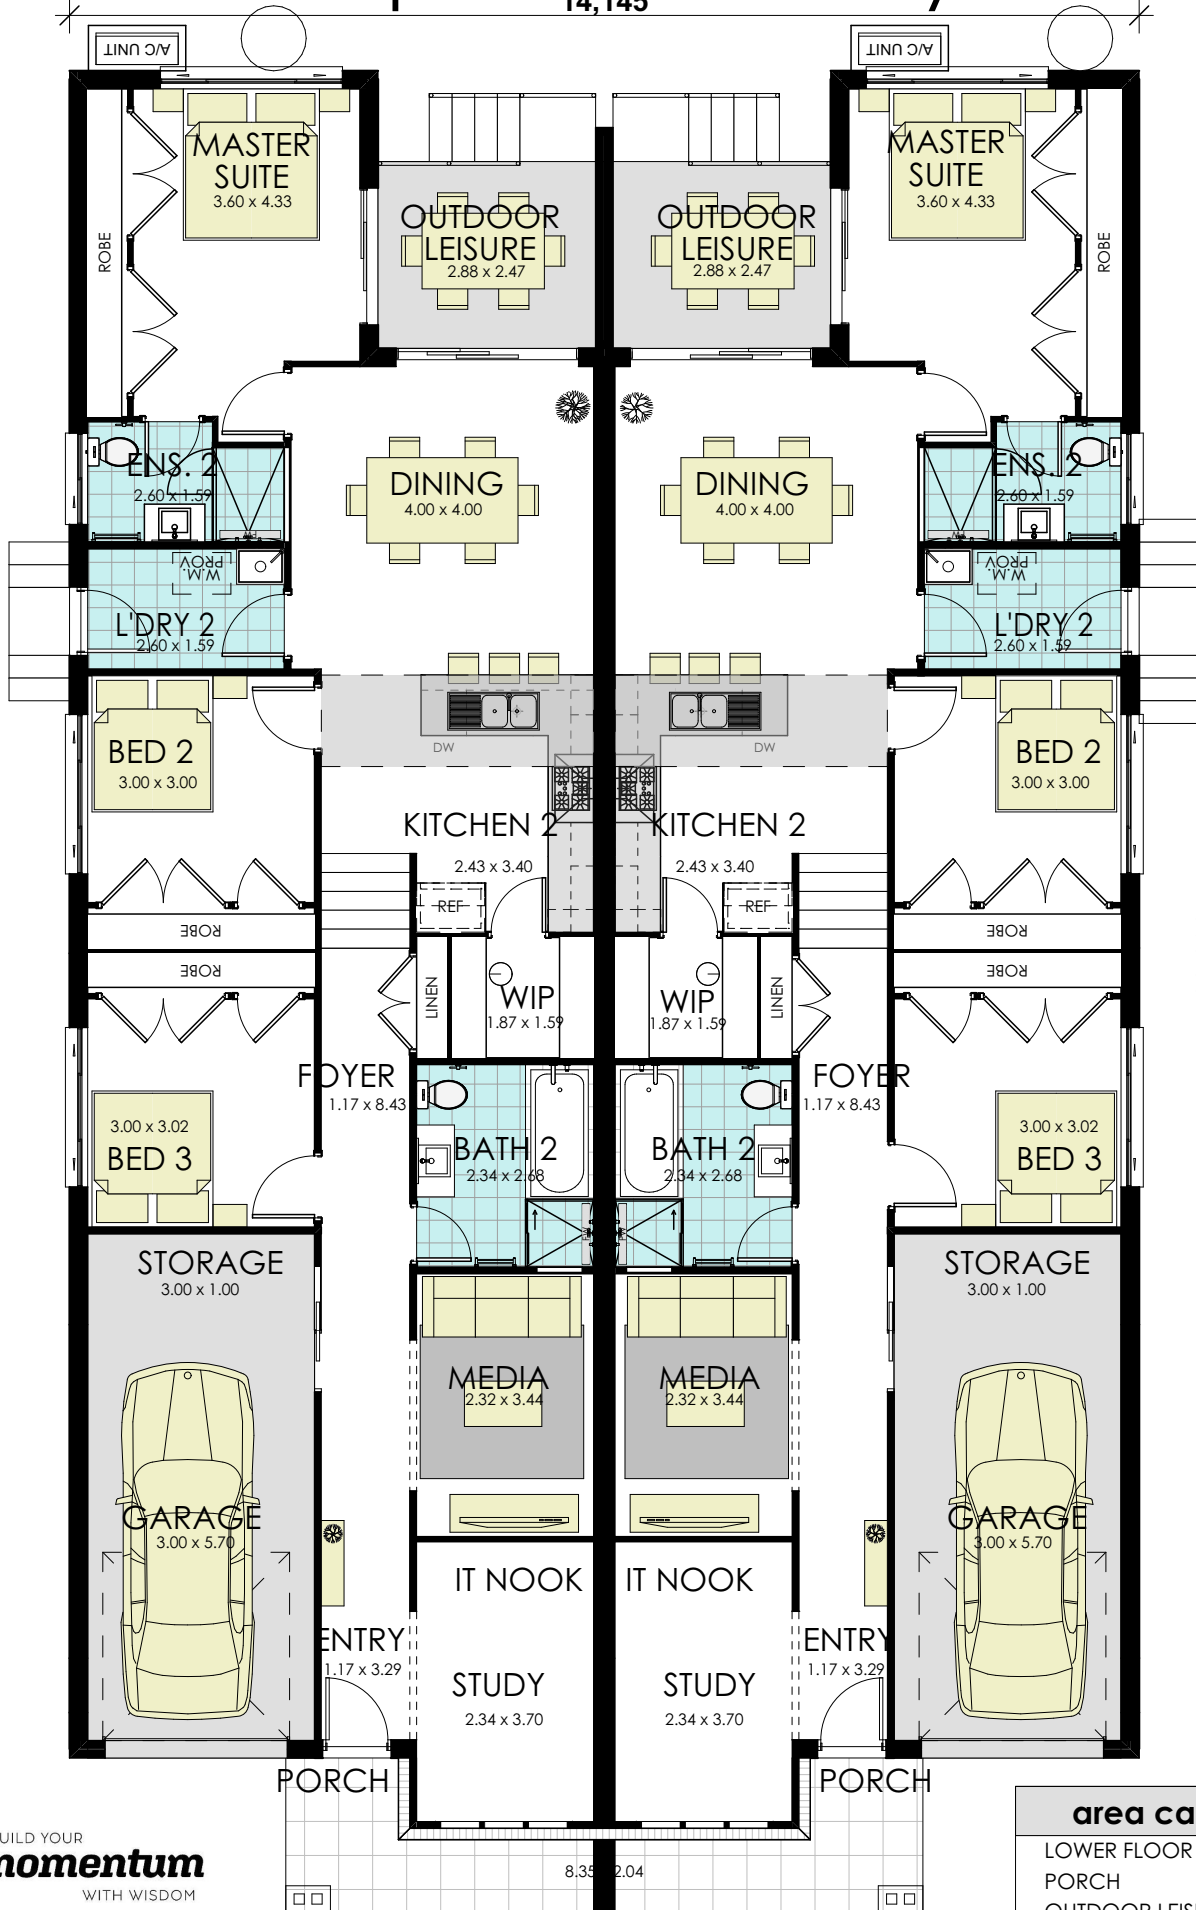

Aria 34 Duplex - Country

14,145

23,390

BUILD YOUR
momentum
WITH WISDOM

FLOOR PLAN

area calculations	
LOWER FLOOR	254.58
PORCH	11.30
OUTDOOR LEISURE	14.78
GARAGE	44.90
gross floor area:	325.56 m²

Aria 34 Duplex Country H&L BROCHURE

MASKELL STREET,

**MOMENTUM
INCLUSIONS**

Aria 34 Duplex - Country

BUILD YOUR
momentum
WITH WISDOM

ELEVATION

area calculations

LOWER FLOOR	254.58
PORCH	11.30
OUTDOOR LEISURE	14.78
GARAGE	44.90
gross floor area:	325.56 m²