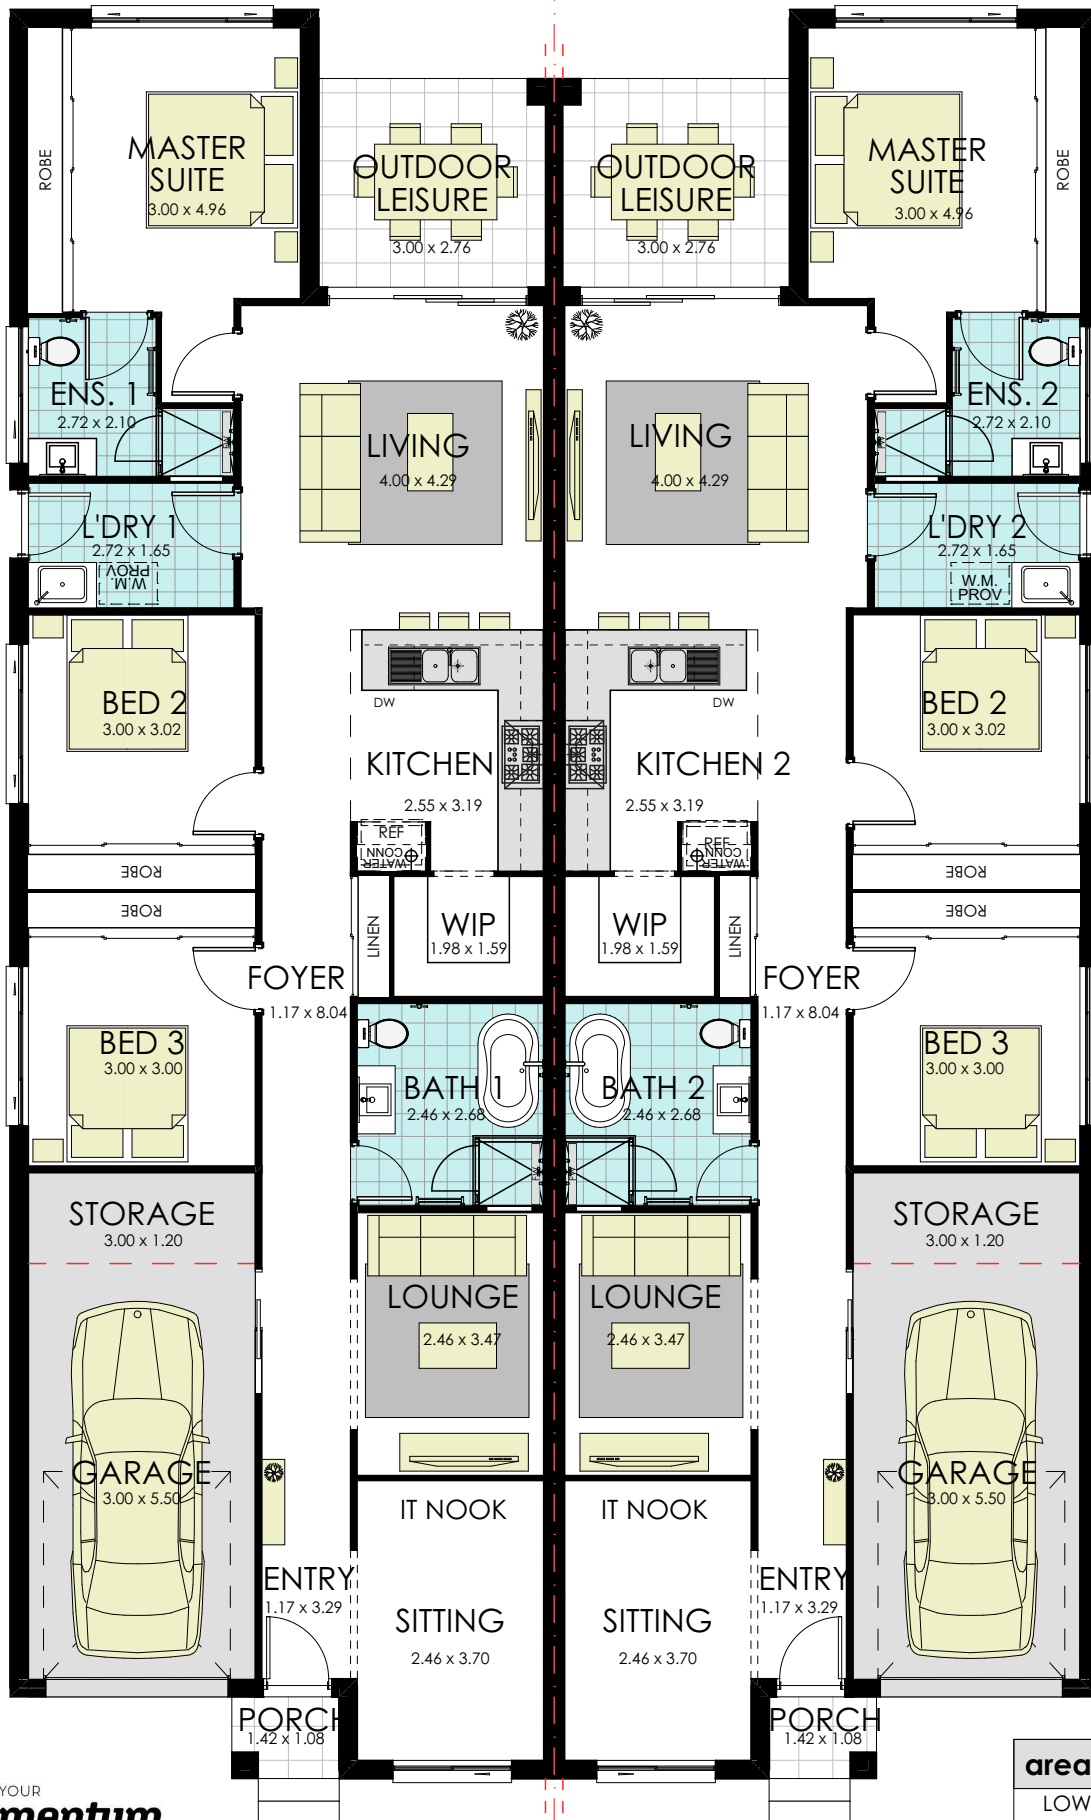

# Aria 34 Duplex - Classic

14,385

23,390

BUILD YOUR  
**momentum**  
WITH WISDOM

## GROUND FLOOR PLAN

area calculations (ea)	
LOWER FLOOR	129.65
PORCH	1.53
OUTDOOR LEISURE	8.60
GARAGE	22.45
<b>gross floor area:</b>	<b>162.23 m<sup>2</sup></b>

# Aria 34 Duplex - Classic

BUILD YOUR  
**momentum**  
WITH WISDOM

## ELEVATION