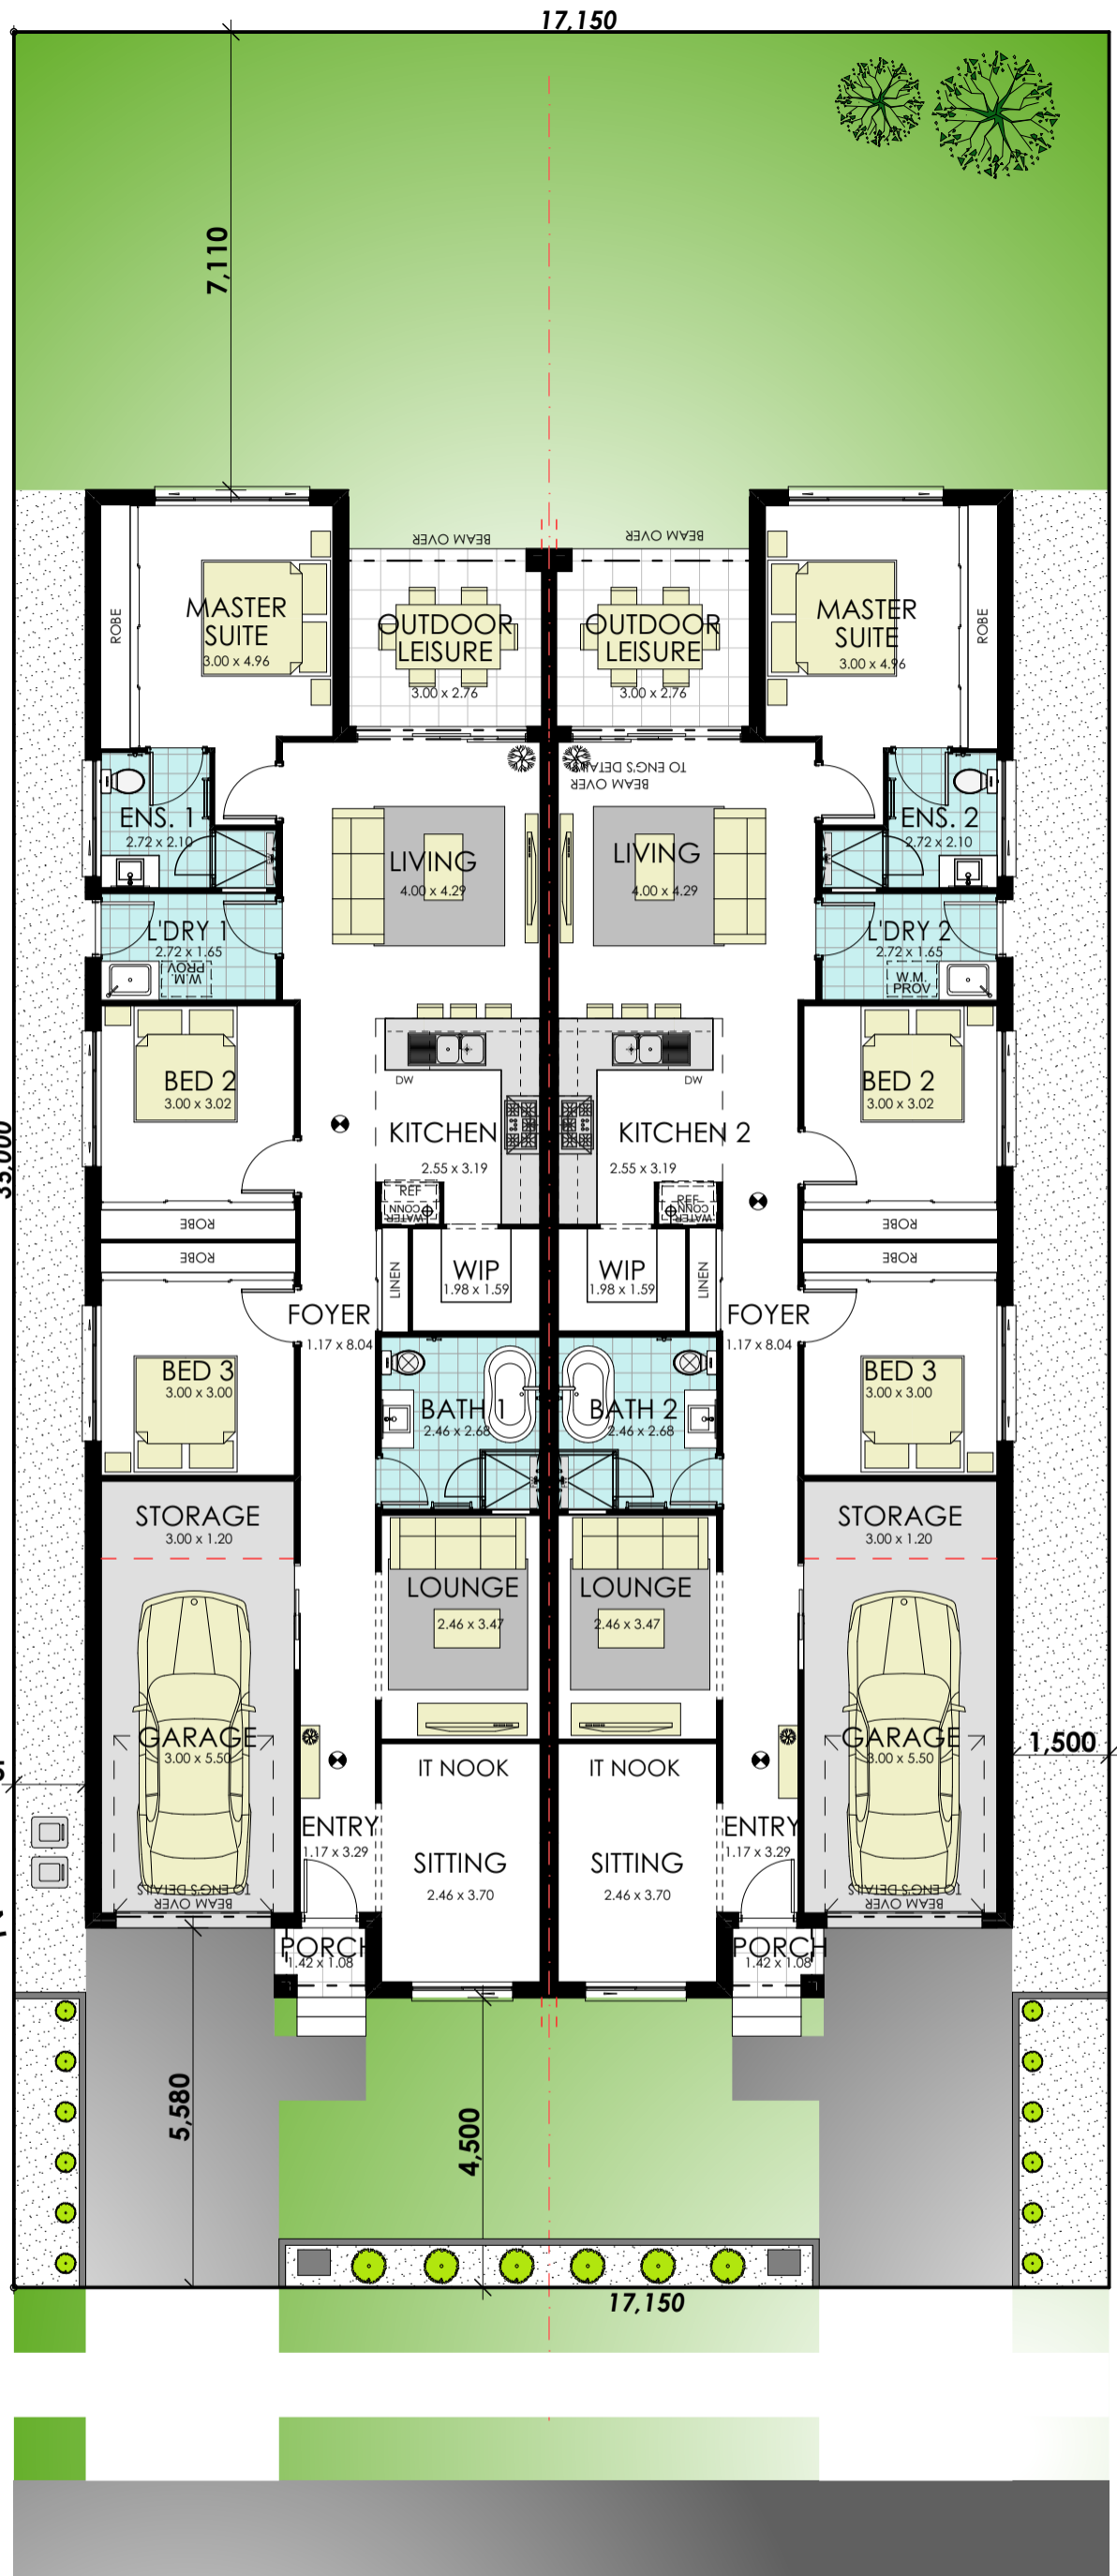

# Aria 34 Duplex - Classic

14,385

23,390

BUILD YOUR  
**momentum**  
WITH WISDOM

## GROUND FLOOR PLAN

area calculations (ea)	
LOWER FLOOR	129.65
PORCH	1.53
OUTDOOR LEISURE	8.60
GARAGE	22.45
<b>gross floor area:</b>	<b>162.23 m<sup>2</sup></b>

# Aria 34 Duplex - Classic

BUILD YOUR  
**momentum**  
WITH WISDOM

### area calculations (ea)

LOWER FLOOR	129.65
PORCH	1.53
OUTDOOR LEISURE	8.60
GARAGE	22.45
<b>gross floor area:</b>	<b>162.23 m<sup>2</sup></b>