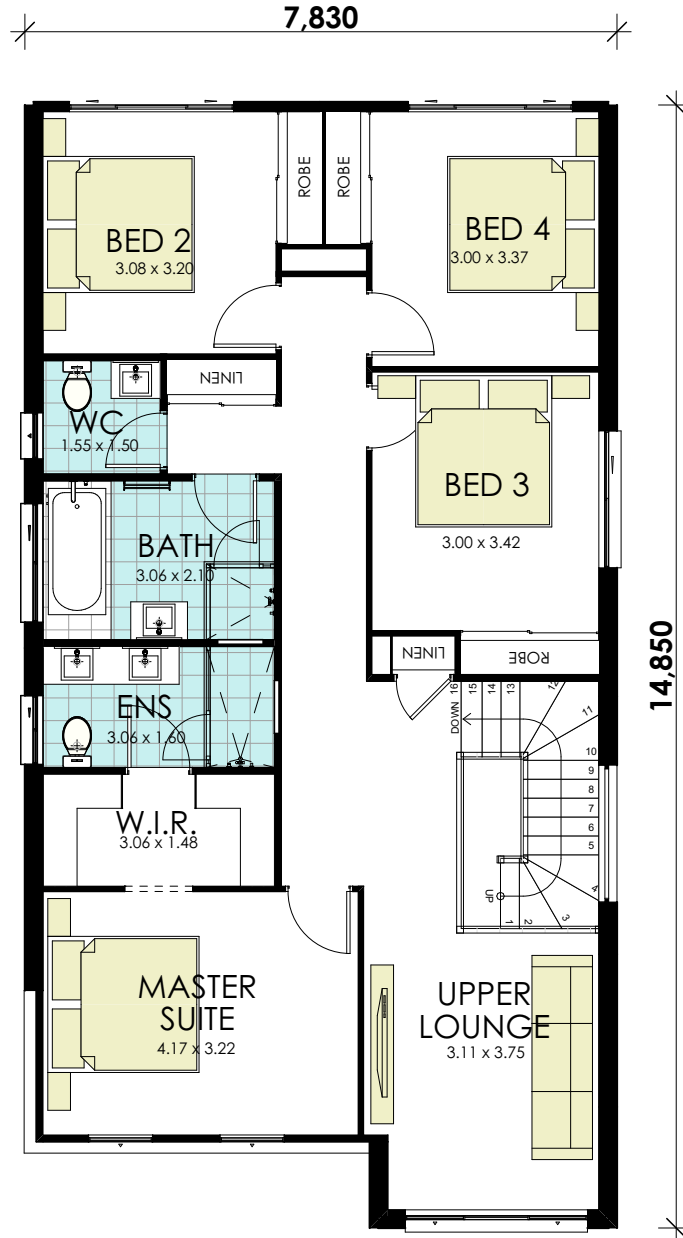

Barcelona 28 Classic

BUILD YOUR
momentum
WITH WISDOM

GROUND FLOOR

area calculations	
LOWER FLOOR	98.63
UPPER FLOOR	110.78
PORCH	3.27
OUTDOOR LEISURE	10.50
GARAGE	31.17
gross floor area:	254.35 m²

Barcelona 28 Classic

BUILD YOUR
momentum
WITH WISDOM

FIRST FLOOR

area calculations	
LOWER FLOOR	98.63
UPPER FLOOR	110.78
PORCH	3.27
OUTDOOR LEISURE	10.50
GARAGE	31.17
gross floor area:	254.35 m²

GERYGONE STREET,

Barcelona 28 Classic H&L BROCHURE

Barcelona 28 Classic

BUILD YOUR
momentum
WITH WISDOM

ELEVATION

area calculations	
LOWER FLOOR	98.63
UPPER FLOOR	110.78
PORCH	3.27
OUTDOOR LEISURE	10.50
GARAGE	31.17
gross floor area:	254.35 m²