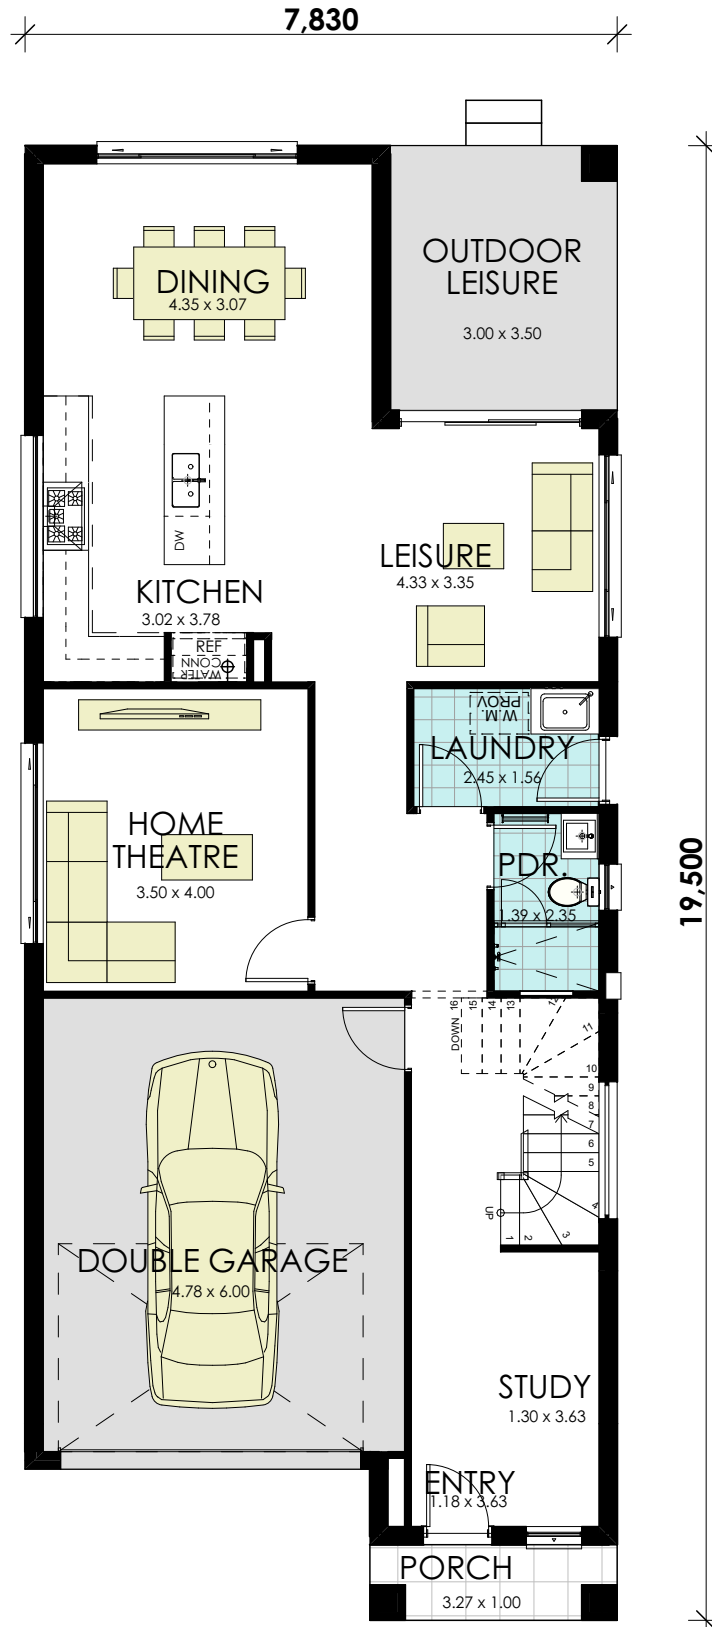

Barcelona 28 Classic

BUILD YOUR
momentum
WITH WISDOM

GROUND FLOOR

area calculations	
LOWER FLOOR	98.63
UPPER FLOOR	110.78
PORCH	3.27
OUTDOOR LEISURE	10.50
GARAGE	31.17
gross floor area:	254.35 m²

Barcelona 28 Classic

BUILD YOUR
momentum
WITH WISDOM

FIRST FLOOR

area calculations	
LOWER FLOOR	98.63
UPPER FLOOR	110.78
PORCH	3.27
OUTDOOR LEISURE	10.50
GARAGE	31.17
gross floor area:	254.35 m²

GERYGONE STREET,

Barcelona 28 Classic H&L BROCHURE

Barcelona 28 Classic

BUILD YOUR
momentum
WITH WISDOM

ELEVATION

area calculations	
LOWER FLOOR	98.63
UPPER FLOOR	110.78
PORCH	3.27
OUTDOOR LEISURE	10.50
GARAGE	31.17
gross floor area:	254.35 m²