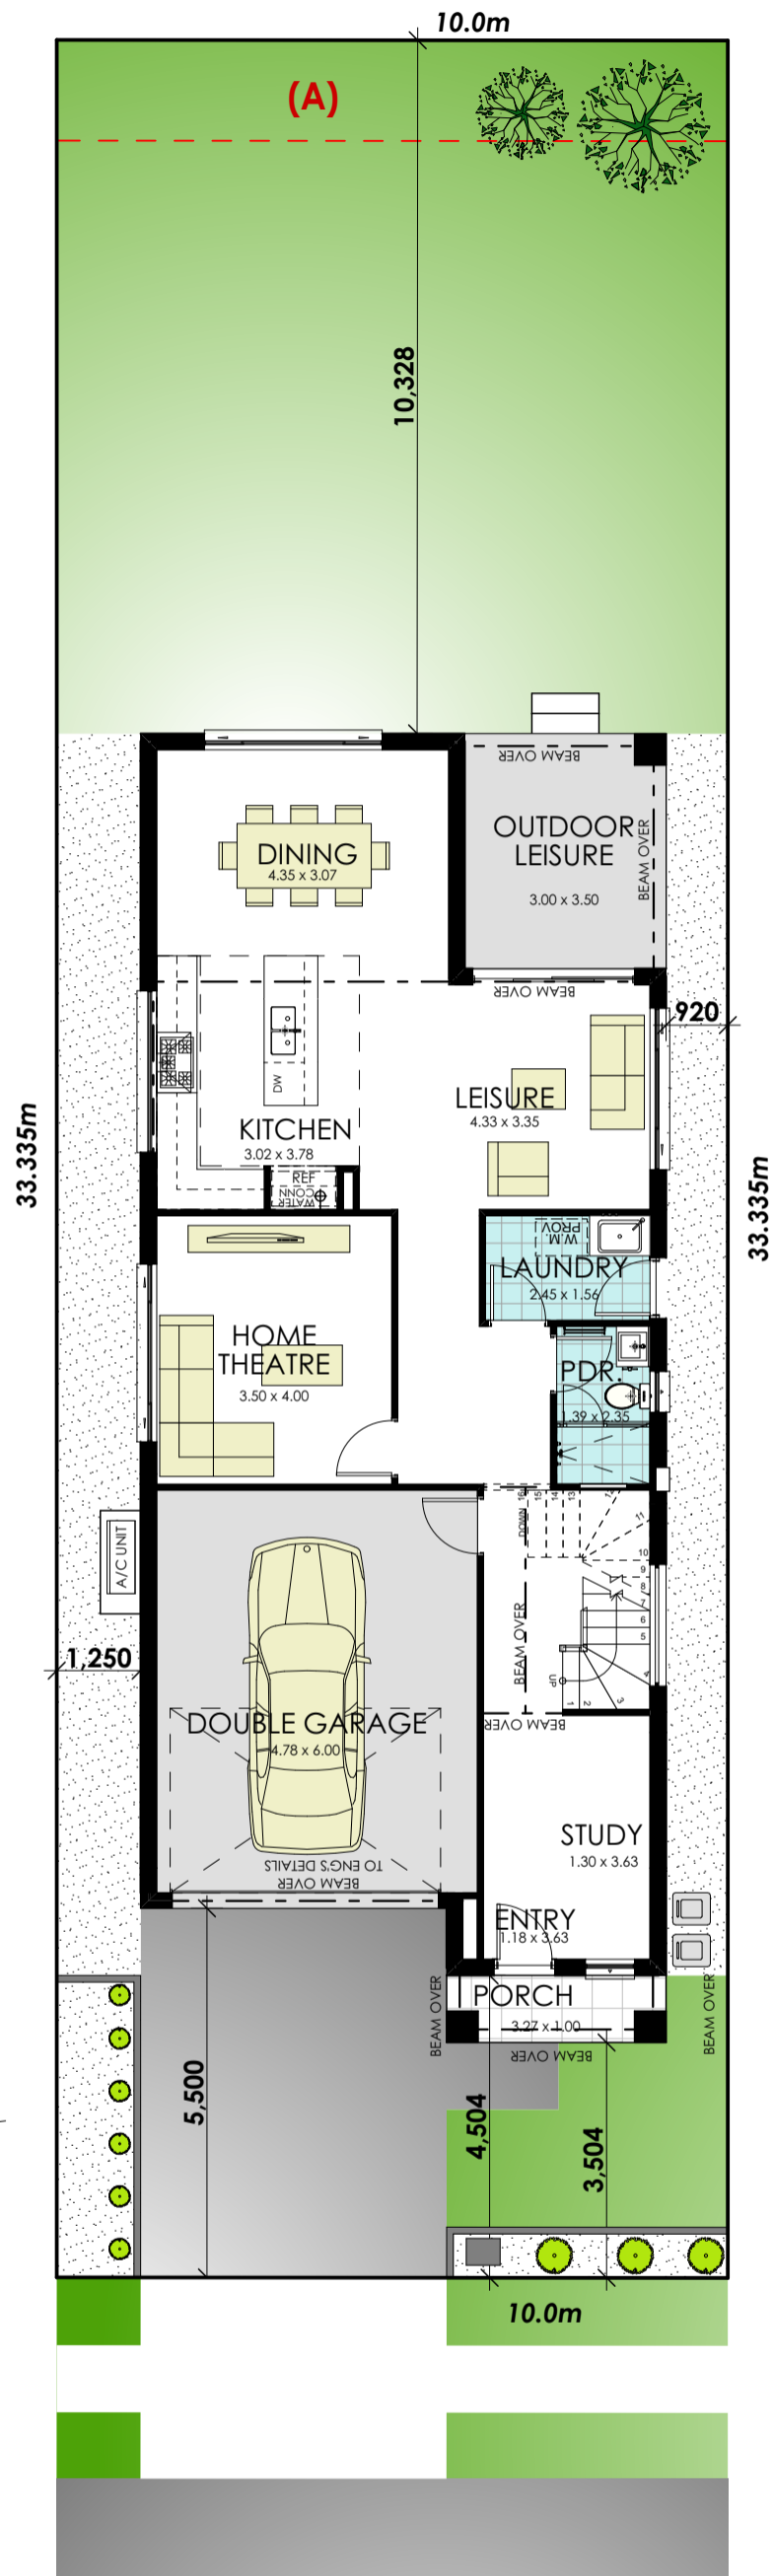

Barcelona 28 Classic

BUILD YOUR
momentum
WITH WISDOM

GROUND FLOOR

area calculations	
LOWER FLOOR	98.63
UPPER FLOOR	110.78
PORCH	3.27
OUTDOOR LEISURE	10.50
GARAGE	31.17
gross floor area:	254.35 m²

Barcelona 28 Classic

BUILD YOUR
momentum
WITH WISDOM

FIRST FLOOR

area calculations	
LOWER FLOOR	98.63
UPPER FLOOR	110.78
PORCH	3.27
OUTDOOR LEISURE	10.50
GARAGE	31.17
gross floor area:	254.35 m²

GERYGONE STREET,

Barcelona 28 Classic H&L BROCHURE

Barcelona 28 Classic

BUILD YOUR
momentum
WITH WISDOM

ELEVATION

area calculations	
LOWER FLOOR	98.63
UPPER FLOOR	110.78
PORCH	3.27
OUTDOOR LEISURE	10.50
GARAGE	31.17
gross floor area:	254.35 m²