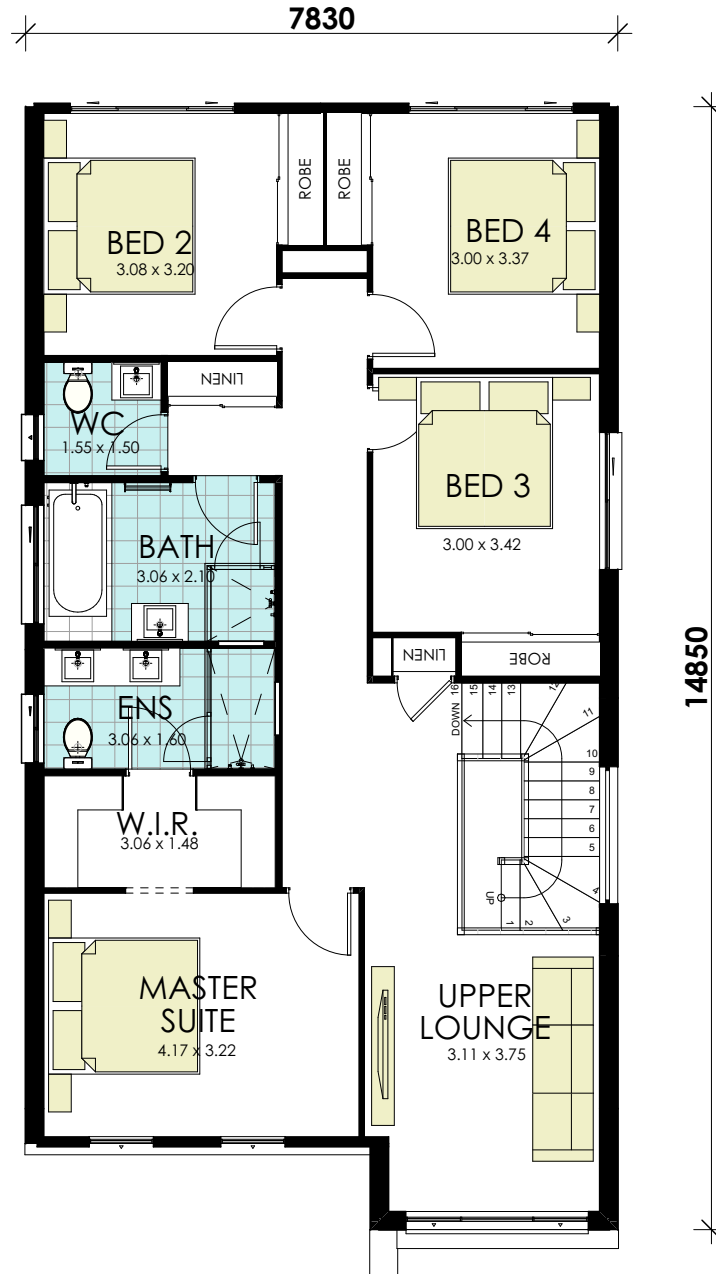

# Barcelona 28 Traditional

BUILD YOUR  
**momentum**  
WITH WISDOM

## GROUND FLOOR

area calculations	
LOWER FLOOR	98.06
UPPER FLOOR	111.76
PORCH	1.00
OUTDOOR LEISURE	10.50
GARAGE	31.73
<b>gross floor area:</b>	<b>253.05 m<sup>2</sup></b>

## FIRST FLOOR

area calculations	
LOWER FLOOR	98.06
UPPER FLOOR	111.76
PORCH	1.00
OUTDOOR LEISURE	10.50
GARAGE	31.73
<b>gross floor area:</b>	<b>253.05 m<sup>2</sup></b>