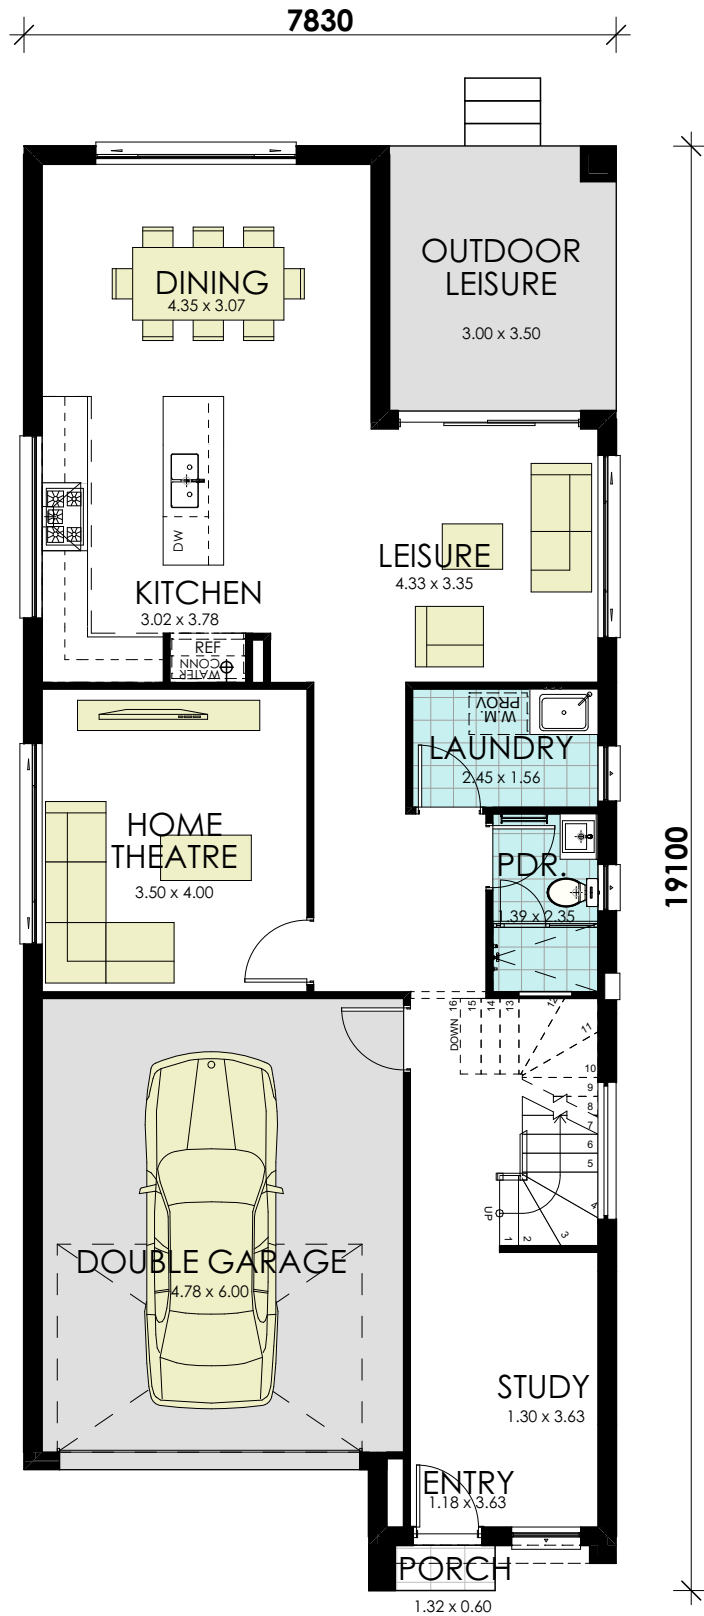

# Barcelona 28 Traditional

BUILD YOUR  
**momentum**  
WITH WISDOM

## GROUND FLOOR

area calculations	
LOWER FLOOR	98.06
UPPER FLOOR	111.76
PORCH	1.00
OUTDOOR LEISURE	10.50
GARAGE	31.73
<b>gross floor area:</b>	<b>253.05 m<sup>2</sup></b>

## FIRST FLOOR

area calculations	
LOWER FLOOR	98.06
UPPER FLOOR	111.76
PORCH	1.00
OUTDOOR LEISURE	10.50
GARAGE	31.73
<b>gross floor area:</b>	<b>253.05 m<sup>2</sup></b>