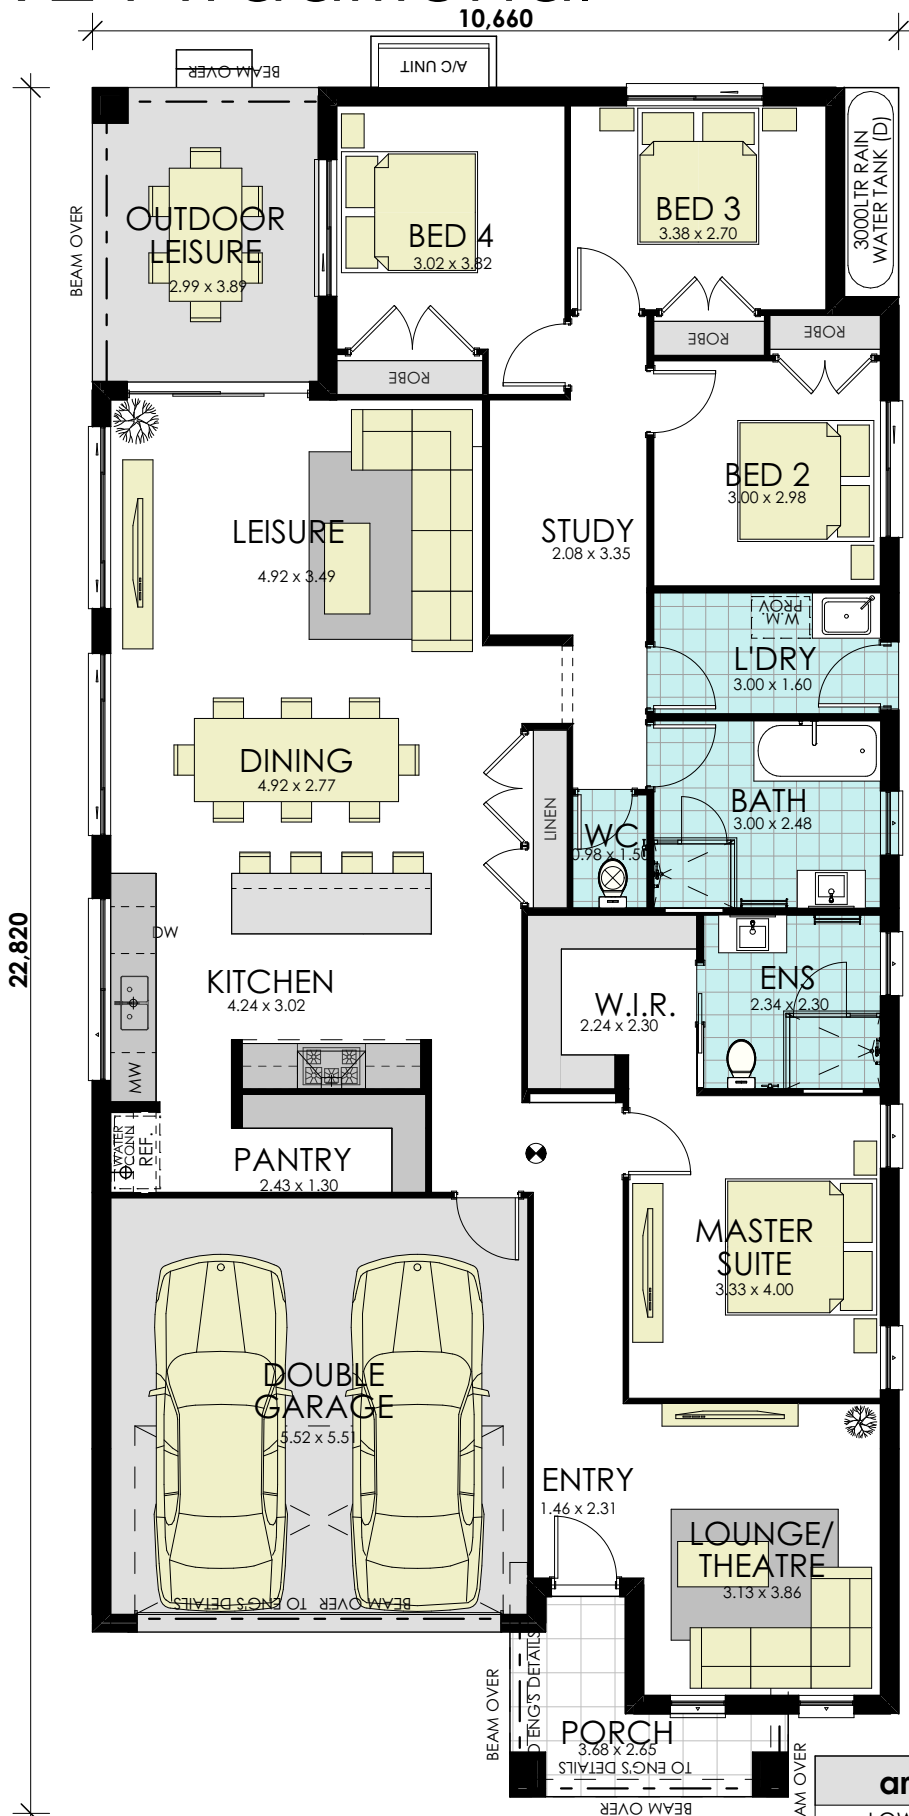

Bronx 24 Traditional

BUILD YOUR
momentum
WITH WISDOM

GROUND FLOOR

| area calculations | |
|--------------------------|-----------------------------|
| LOWER FLOOR | 174.28 |
| PORCH | 6.20 |
| OUTDOOR LEISURE | 11.63 |
| GARAGE | 33.18 |
| gross floor area: | 225.29 m² |

WHITROD AVENUE,

Bronx 24 Traditional H&L BROCHURE

BUILD YOUR
momentum
WITH WISDOM

**MOMENTUM
INCLUSIONS**

Bronx 24 Traditional

FRONT ELEVATION 1:100

BUILD YOUR
momentum
WITH WISDOM

ELEVATION

| area calculations | |
|--------------------------|-----------------------------|
| LOWER FLOOR | 174.28 |
| PORCH | 6.20 |
| OUTDOOR LEISURE | 11.63 |
| GARAGE | 33.18 |
| gross floor area: | 225.29 m² |