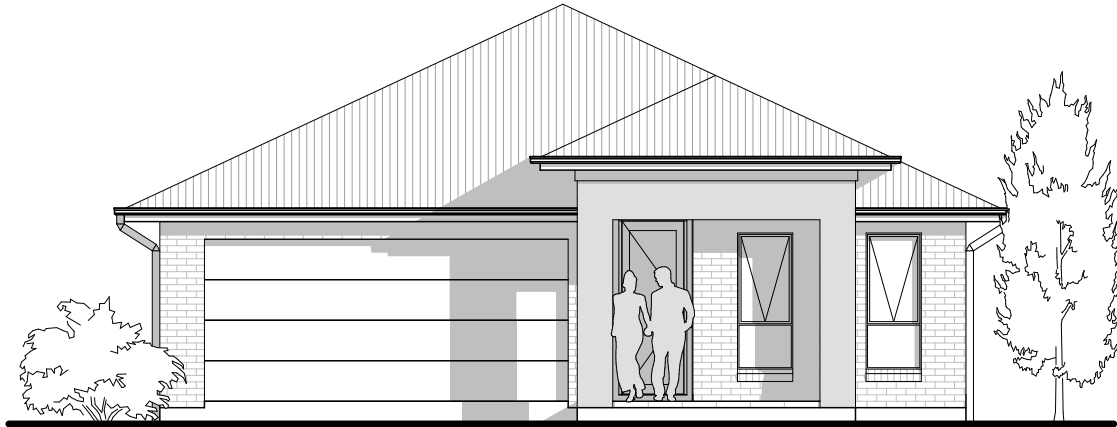

Bronx 24 Traditional

BUILD YOUR
momentum
WITH WISDOM

GROUND FLOOR

| area calculations | |
|--------------------------|-----------------------------|
| LOWER FLOOR | 174.28 |
| PORCH | 6.20 |
| OUTDOOR LEISURE | 11.63 |
| GARAGE | 33.18 |
| gross floor area: | 225.29 m² |

WHITROD AVENUE,

Bronx 24 Traditional H&L BROCHURE

BUILD YOUR
momentum
WITH WISDOM

**MOMENTUM
INCLUSIONS**

Bronx 24 Traditional

FRONT ELEVATION 1:100

BUILD YOUR
momentum
WITH WISDOM

ELEVATION