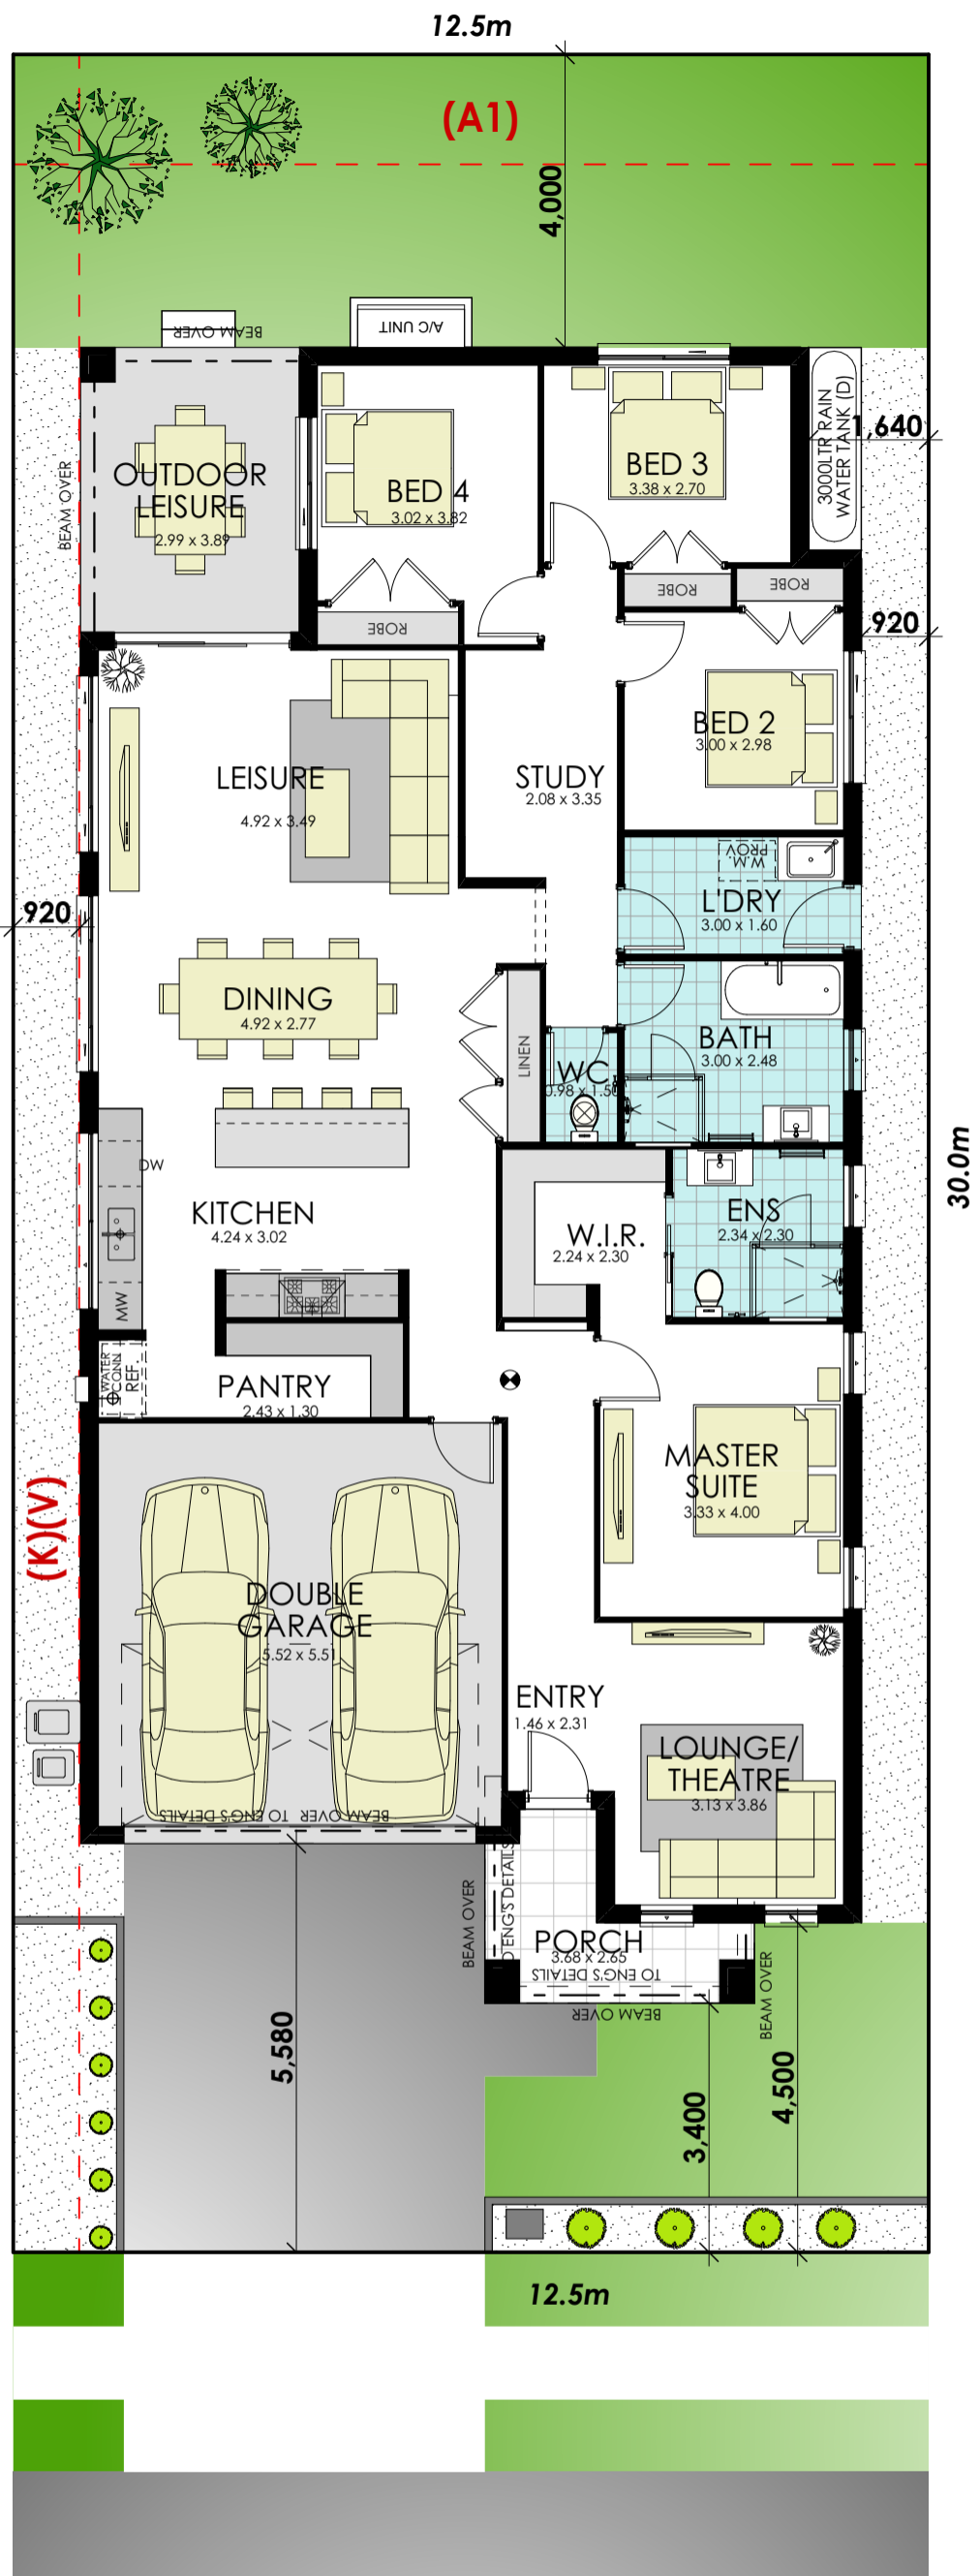

Bronx 24 Traditional

BUILD YOUR
momentum
WITH WISDOM

GROUND FLOOR

| area calculations | |
|--------------------------|-----------------------------|
| LOWER FLOOR | 174.28 |
| PORCH | 6.20 |
| OUTDOOR LEISURE | 11.63 |
| GARAGE | 33.18 |
| gross floor area: | 225.29 m² |

WHITROD AVENUE,

Bronx 24 Traditional H&L BROCHURE

BUILD YOUR
momentum
WITH WISDOM

**MOMENTUM
INCLUSIONS**

Bronx 24 Traditional

FRONT ELEVATION 1:100

BUILD YOUR
momentum
WITH WISDOM

ELEVATION

| area calculations | |
|--------------------------|-----------------------------|
| LOWER FLOOR | 174.28 |
| PORCH | 6.20 |
| OUTDOOR LEISURE | 11.63 |
| GARAGE | 33.18 |
| gross floor area: | 225.29 m² |