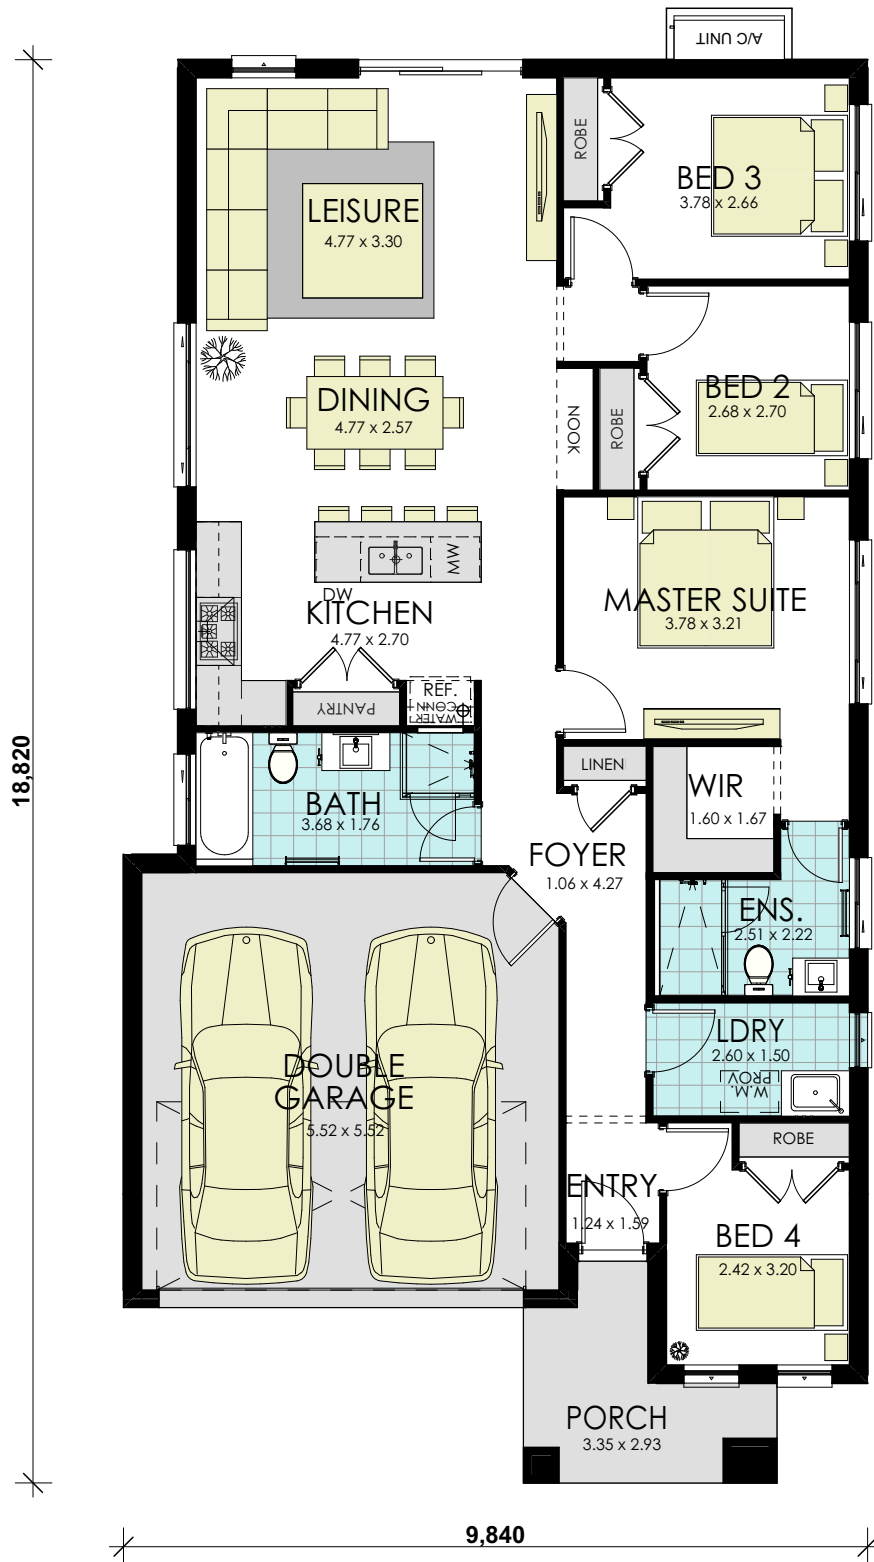

Harlem 17 Chalet

BUILD YOUR
momentum
WITH WISDOM

GROUND FLOOR

area calculations	
LOWER FLOOR	123.93
PORCH	6.65
GARAGE	33.19
gross floor area:	163.77 m²

ASHBROOK DRIVE,

BUILD YOUR
momentum
WITH WISDOM

Harlem 17 Chalet H&L BROCHURE

**MOMENTUM
INCLUSIONS**

Copyright of plans and documentation remain the exclusive property of Wisdom Properties Group Pty Ltd T A Wisdom Homes. Builders Lic. No. 131951C

Harlem 17 Chalet

FRONT ELEVATION 1:100

BUILD YOUR
momentum
WITH WISDOM

ELEVATION

area calculations	
LOWER FLOOR	123.93
PORCH	6.65
GARAGE	33.19
gross floor area:	163.77 m²