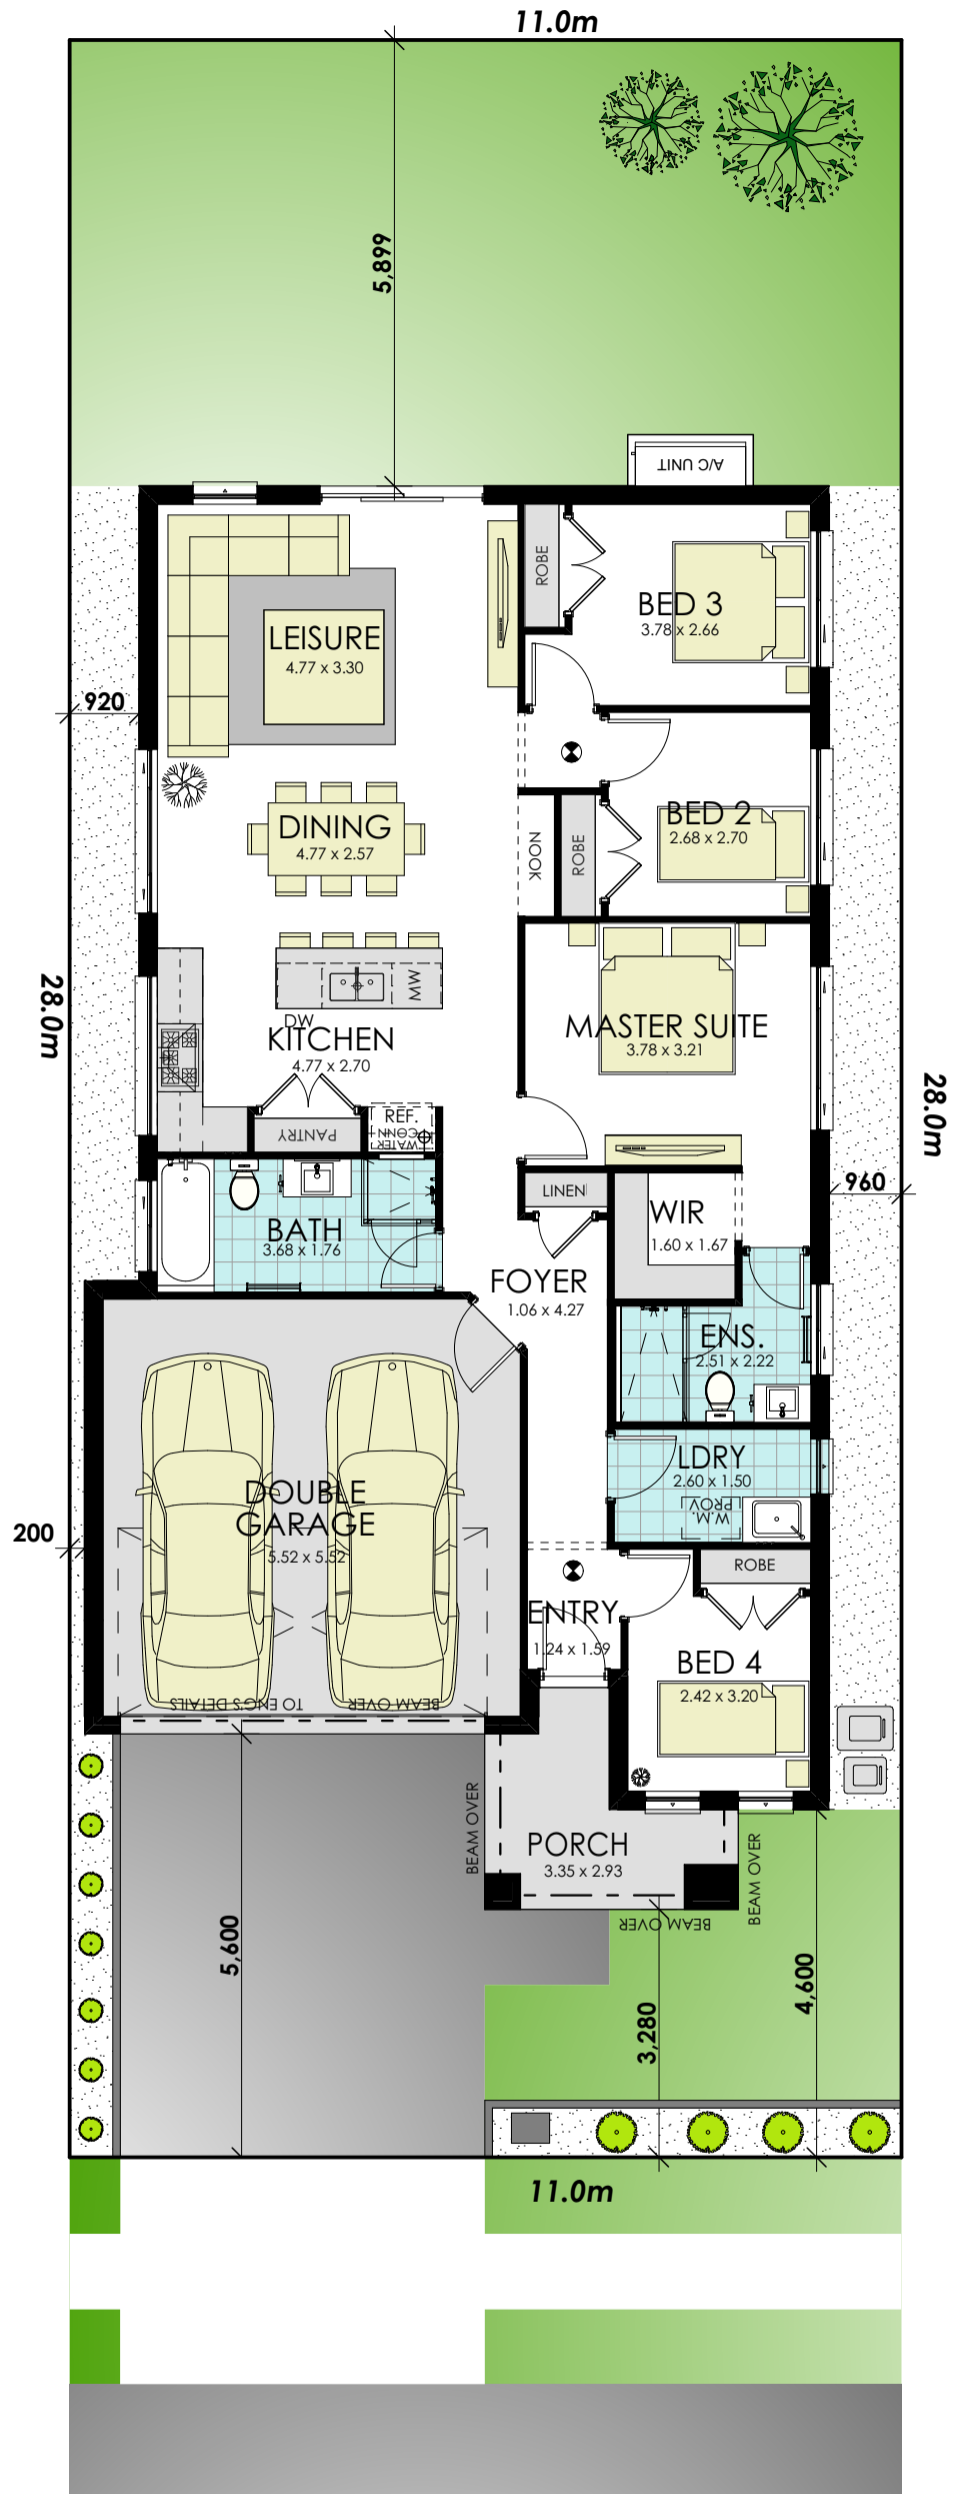

Harlem 17 Chalet

BUILD YOUR
momentum
WITH WISDOM

GROUND FLOOR

area calculations	
LOWER FLOOR	123.93
PORCH	6.65
GARAGE	33.19
gross floor area:	163.77 m²

ASHBROOK DRIVE,

BUILD YOUR
momentum
WITH WISDOM

Harlem 17 Chalet H&L BROCHURE

**MOMENTUM
INCLUSIONS**

Copyright of plans and documentation remain the exclusive property of Wisdom Properties Group Pty Ltd T A Wisdom Homes. Builders Lic. No. 131951C

Harlem 17 Chalet

FRONT ELEVATION 1:100

BUILD YOUR
momentum
WITH WISDOM

ELEVATION

area calculations	
LOWER FLOOR	123.93
PORCH	6.65
GARAGE	33.19
gross floor area:	163.77 m²