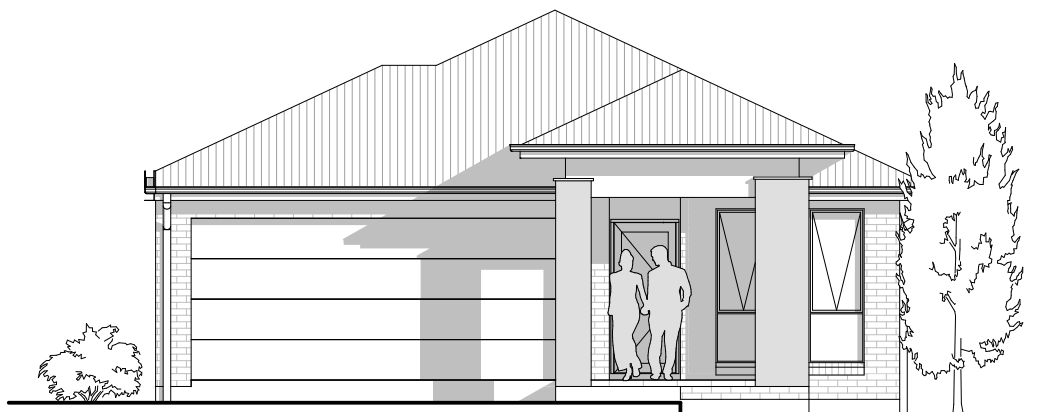

Harlem 17 Chalet

BUILD YOUR
momentum
WITH WISDOM

GROUND FLOOR

area calculations	
LOWER FLOOR	123.93
PORCH	6.65
GARAGE	33.19
gross floor area:	163.77 m²

ASHBROOK DRIVE,

BUILD YOUR
momentum
WITH WISDOM

Harlem 17 Chalet H&L BROCHURE

**MOMENTUM
INCLUSIONS**

Copyright of plans and documentation remain the exclusive property of Wisdom Properties Group Pty Ltd T A Wisdom Homes. Builders Lic. No. 131951C

Harlem 17 Chalet

FRONT ELEVATION 1:100

BUILD YOUR
momentum
WITH WISDOM

ELEVATION

area calculations	
LOWER FLOOR	123.93
PORCH	6.65
GARAGE	33.19
gross floor area:	163.77 m²