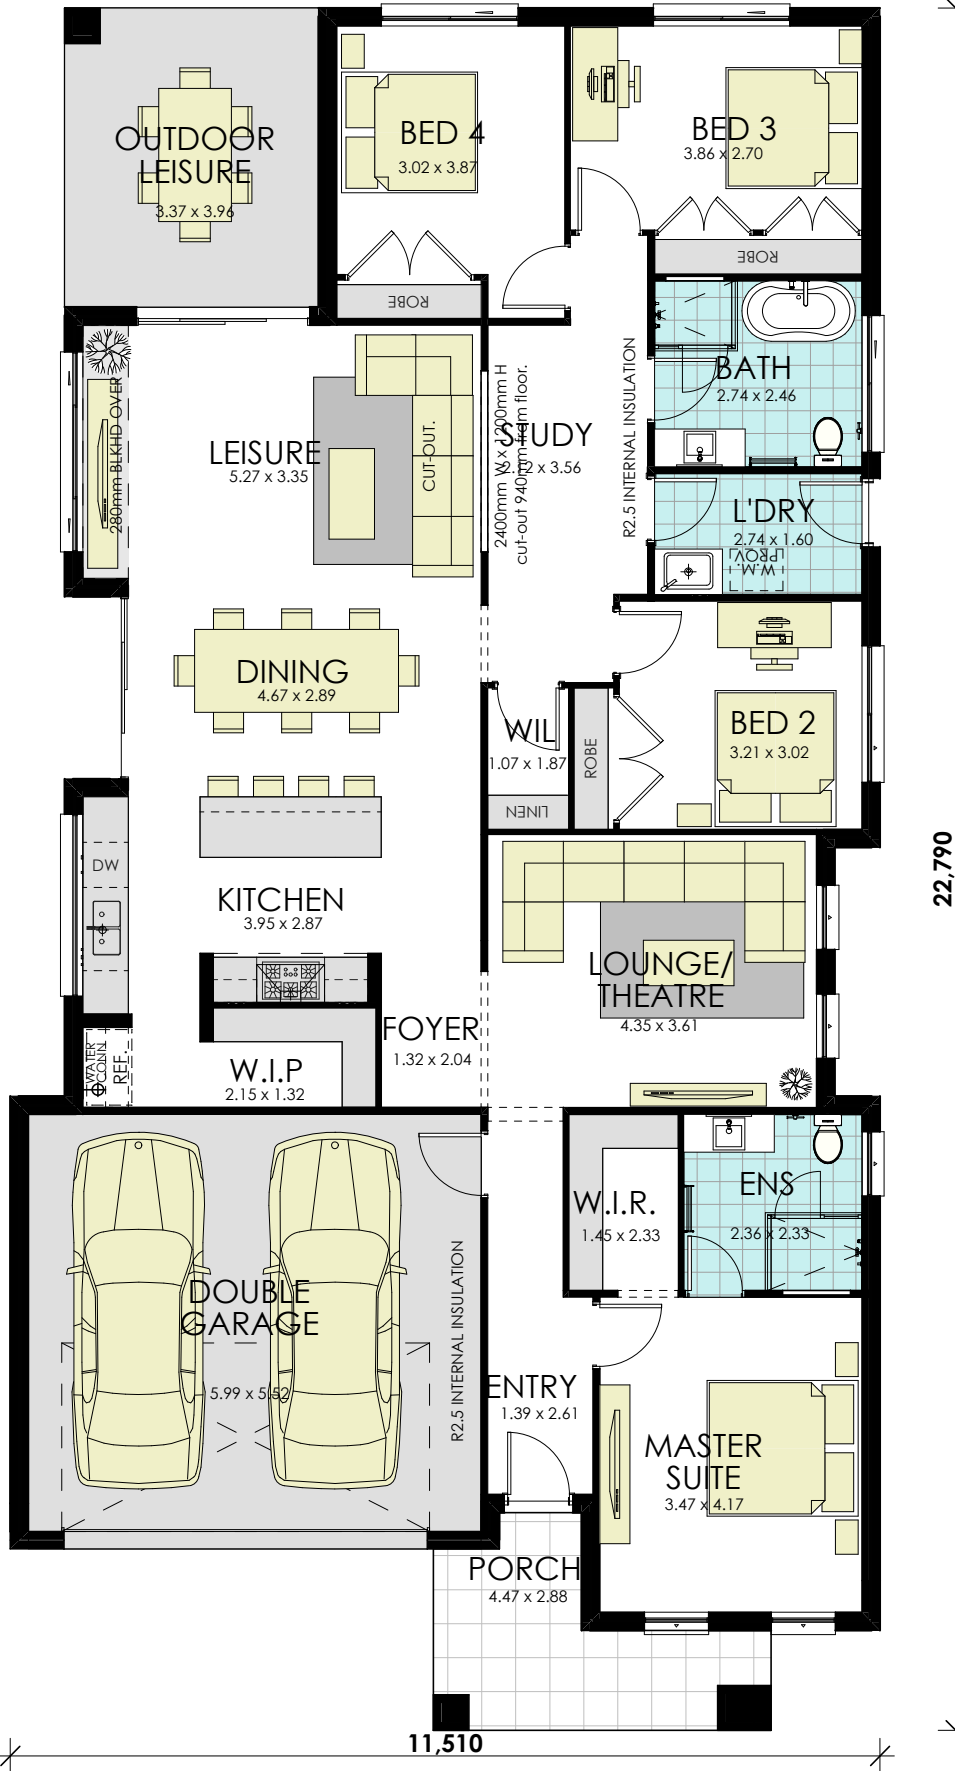

Bronx 25 Chalet

22,790

11,510

BUILD YOUR
momentum
WITH WISDOM

GROUND FLOOR

area calculations	
LOWER FLOOR	175.23
PORCH	8.54
OUTDOOR LEISURE	13.31
GARAGE	36.11
gross floor area:	233.19 m²