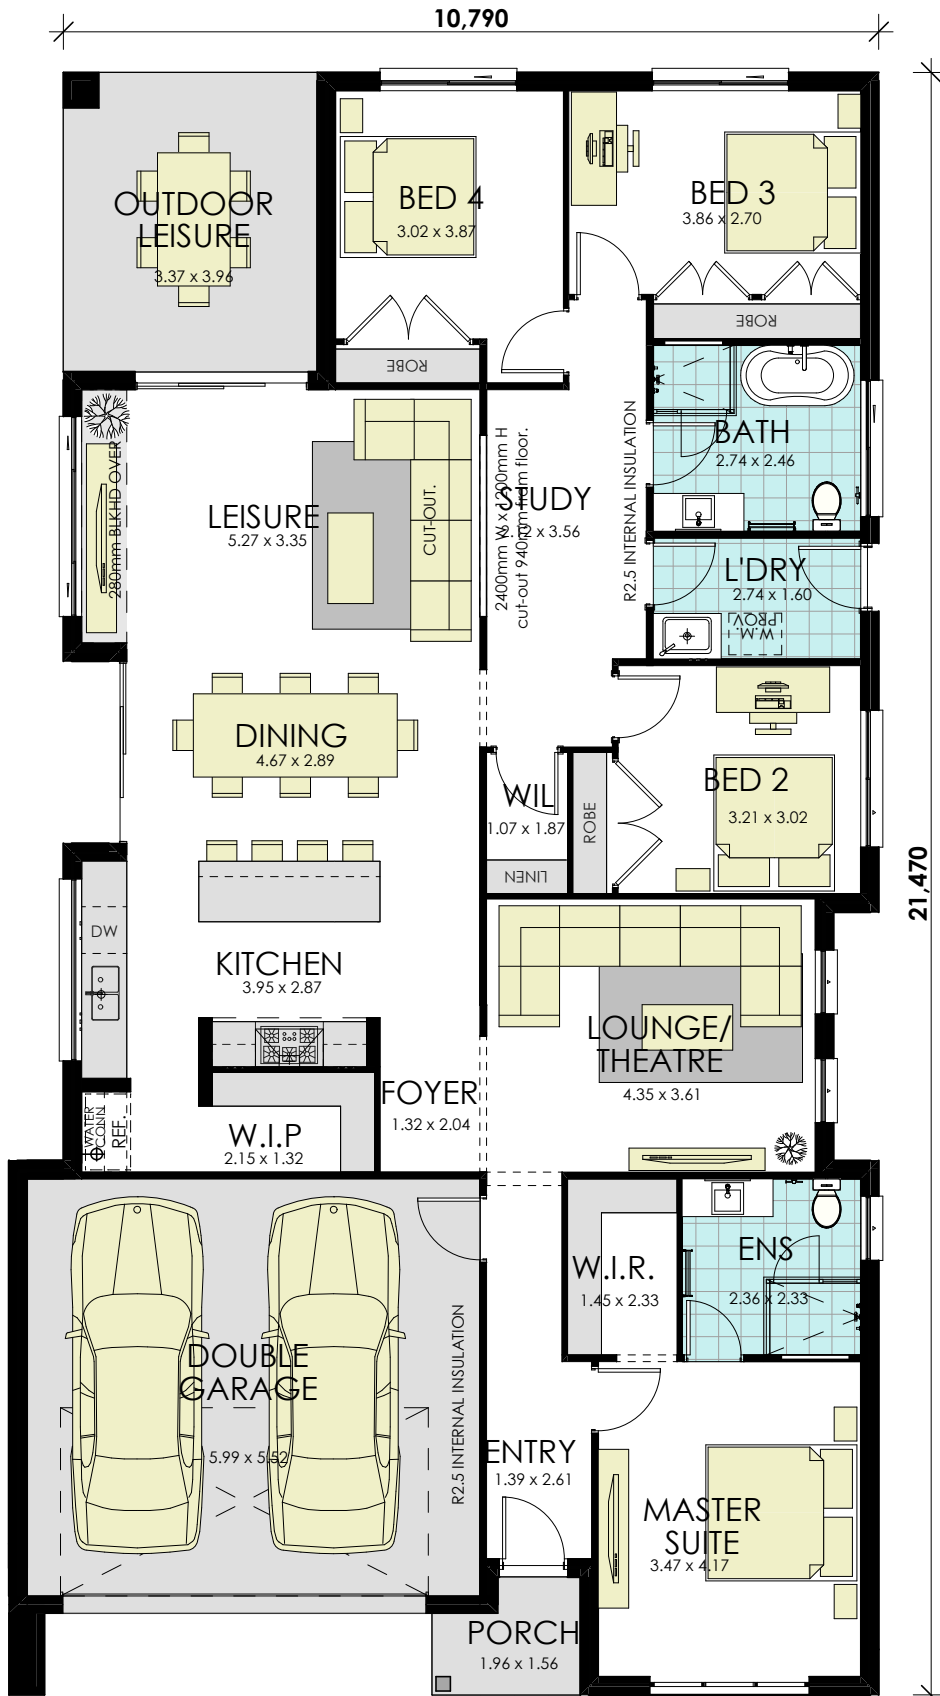

Bronx 25 Hamptons

BUILD YOUR
momentum
WITH WISDOM

GROUND FLOOR

area calculations	
LOWER FLOOR	175.23
PORCH	2.64
OUTDOOR LEISURE	13.31
GARAGE	36.11
gross floor area:	227.29 m²