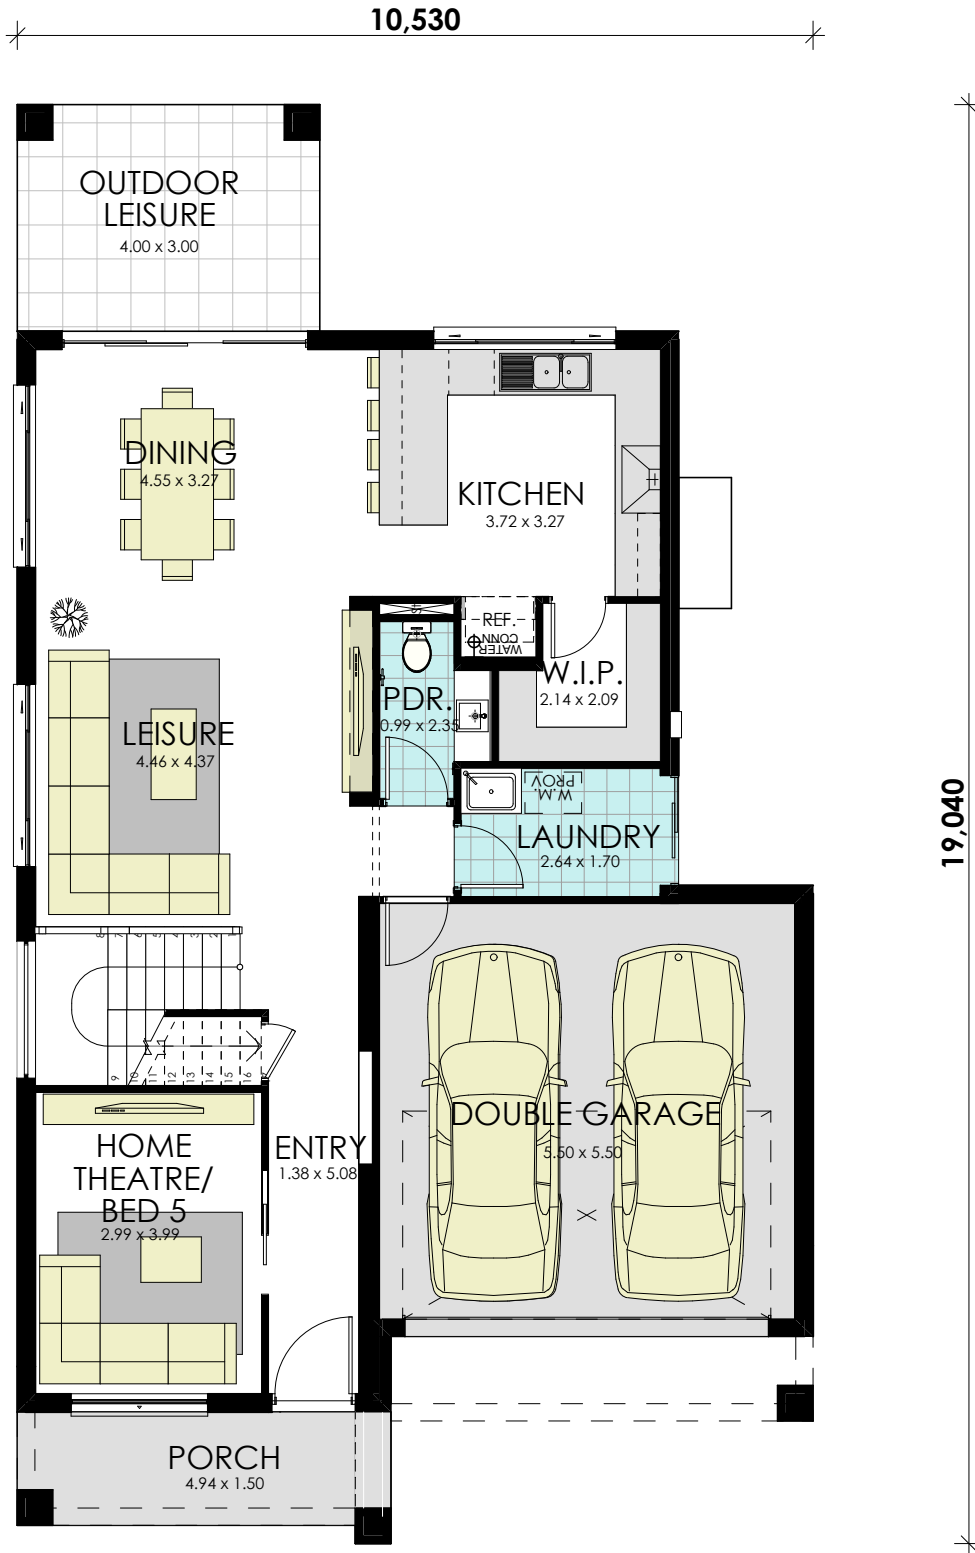

BOSTON 25 NEVADA

BUILD YOUR
momentum
WITH WISDOM

GROUND FLOOR

area calculations	
LOWER FLOOR	108.80
UPPER FLOOR	117.06
PORCH	14.12
OUTDOOR LEISURE	12.00
BALCONY FRONT	6.85
GARAGE	39.51

BOSTON 25 NEVADA

BUILD YOUR
momentum
WITH WISDOM

FIRST FLOOR

area calculations	
LOWER FLOOR	108.80
UPPER FLOOR	117.06
PORCH	14.12
OUTDOOR LEISURE	12.00
BALCONY FRONT	6.85
GARAGE	39.51

BOSTON 25 NEVADA

FRONT ELEVATION 1:100

BUILD YOUR
momentum
WITH WISDOM

ELEVATION

area calculations	
LOWER FLOOR	108.80
UPPER FLOOR	117.06
PORCH	14.12
OUTDOOR LEISURE	12.00
BALCONY FRONT	6.85
GARAGE	39.51