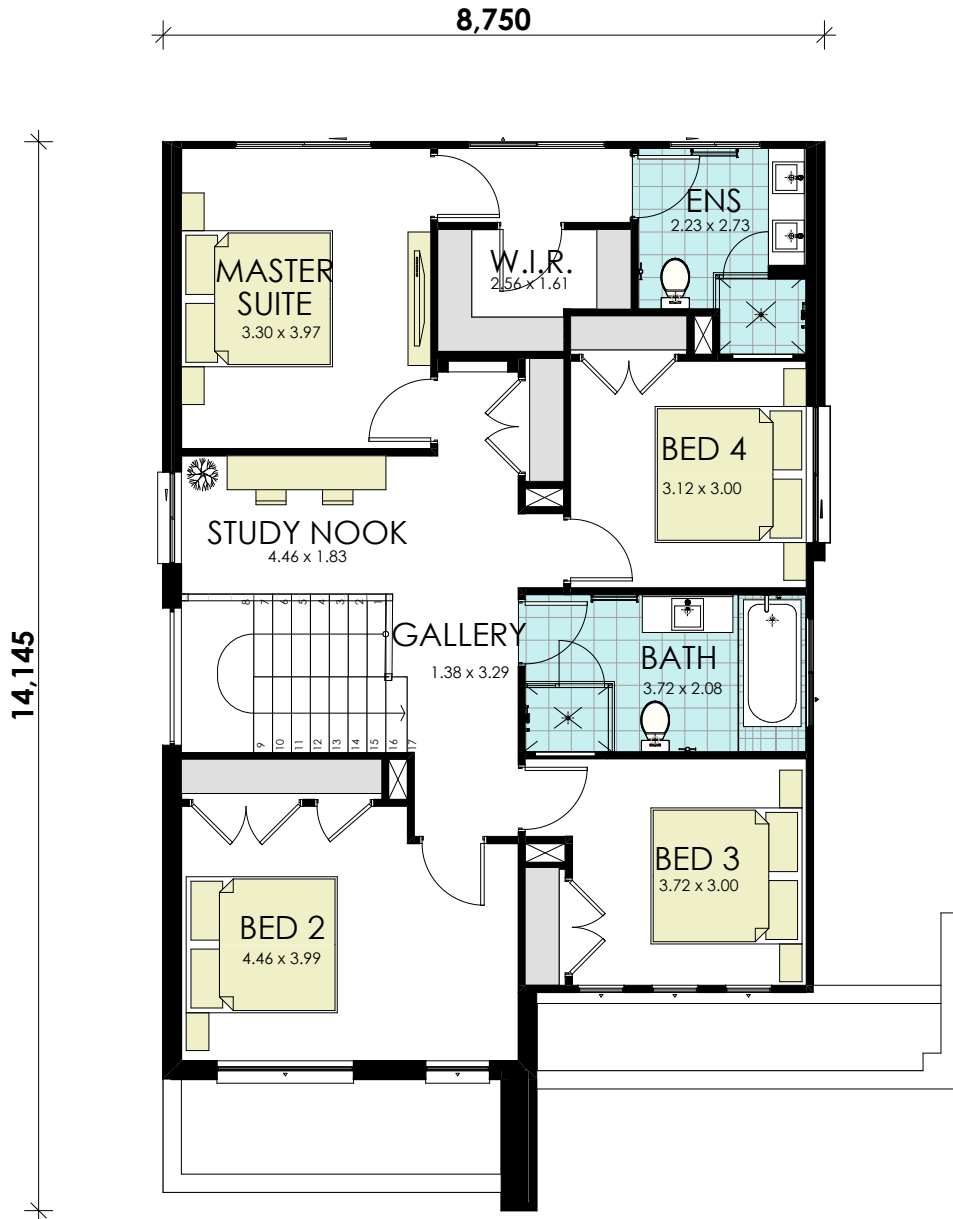

BOSTON 25 NEVADA

BUILD YOUR
momentum
WITH WISDOM

GROUND FLOOR

area calculations	
LOWER FLOOR	108.80
UPPER FLOOR	117.06
PORCH	14.12
OUTDOOR LEISURE	12.00
BALCONY FRONT	6.85
GARAGE	39.51

BOSTON 25 NEVADA

BUILD YOUR
momentum
WITH WISDOM

FIRST FLOOR

area calculations	
LOWER FLOOR	108.80
UPPER FLOOR	117.06
PORCH	14.12
OUTDOOR LEISURE	12.00
BALCONY FRONT	6.85
GARAGE	39.51

BOSTON 25 NEVADA

FRONT ELEVATION 1:100

BUILD YOUR
momentum
WITH WISDOM

ELEVATION

area calculations	
LOWER FLOOR	108.80
UPPER FLOOR	117.06
PORCH	14.12
OUTDOOR LEISURE	12.00
BALCONY FRONT	6.85
GARAGE	39.51