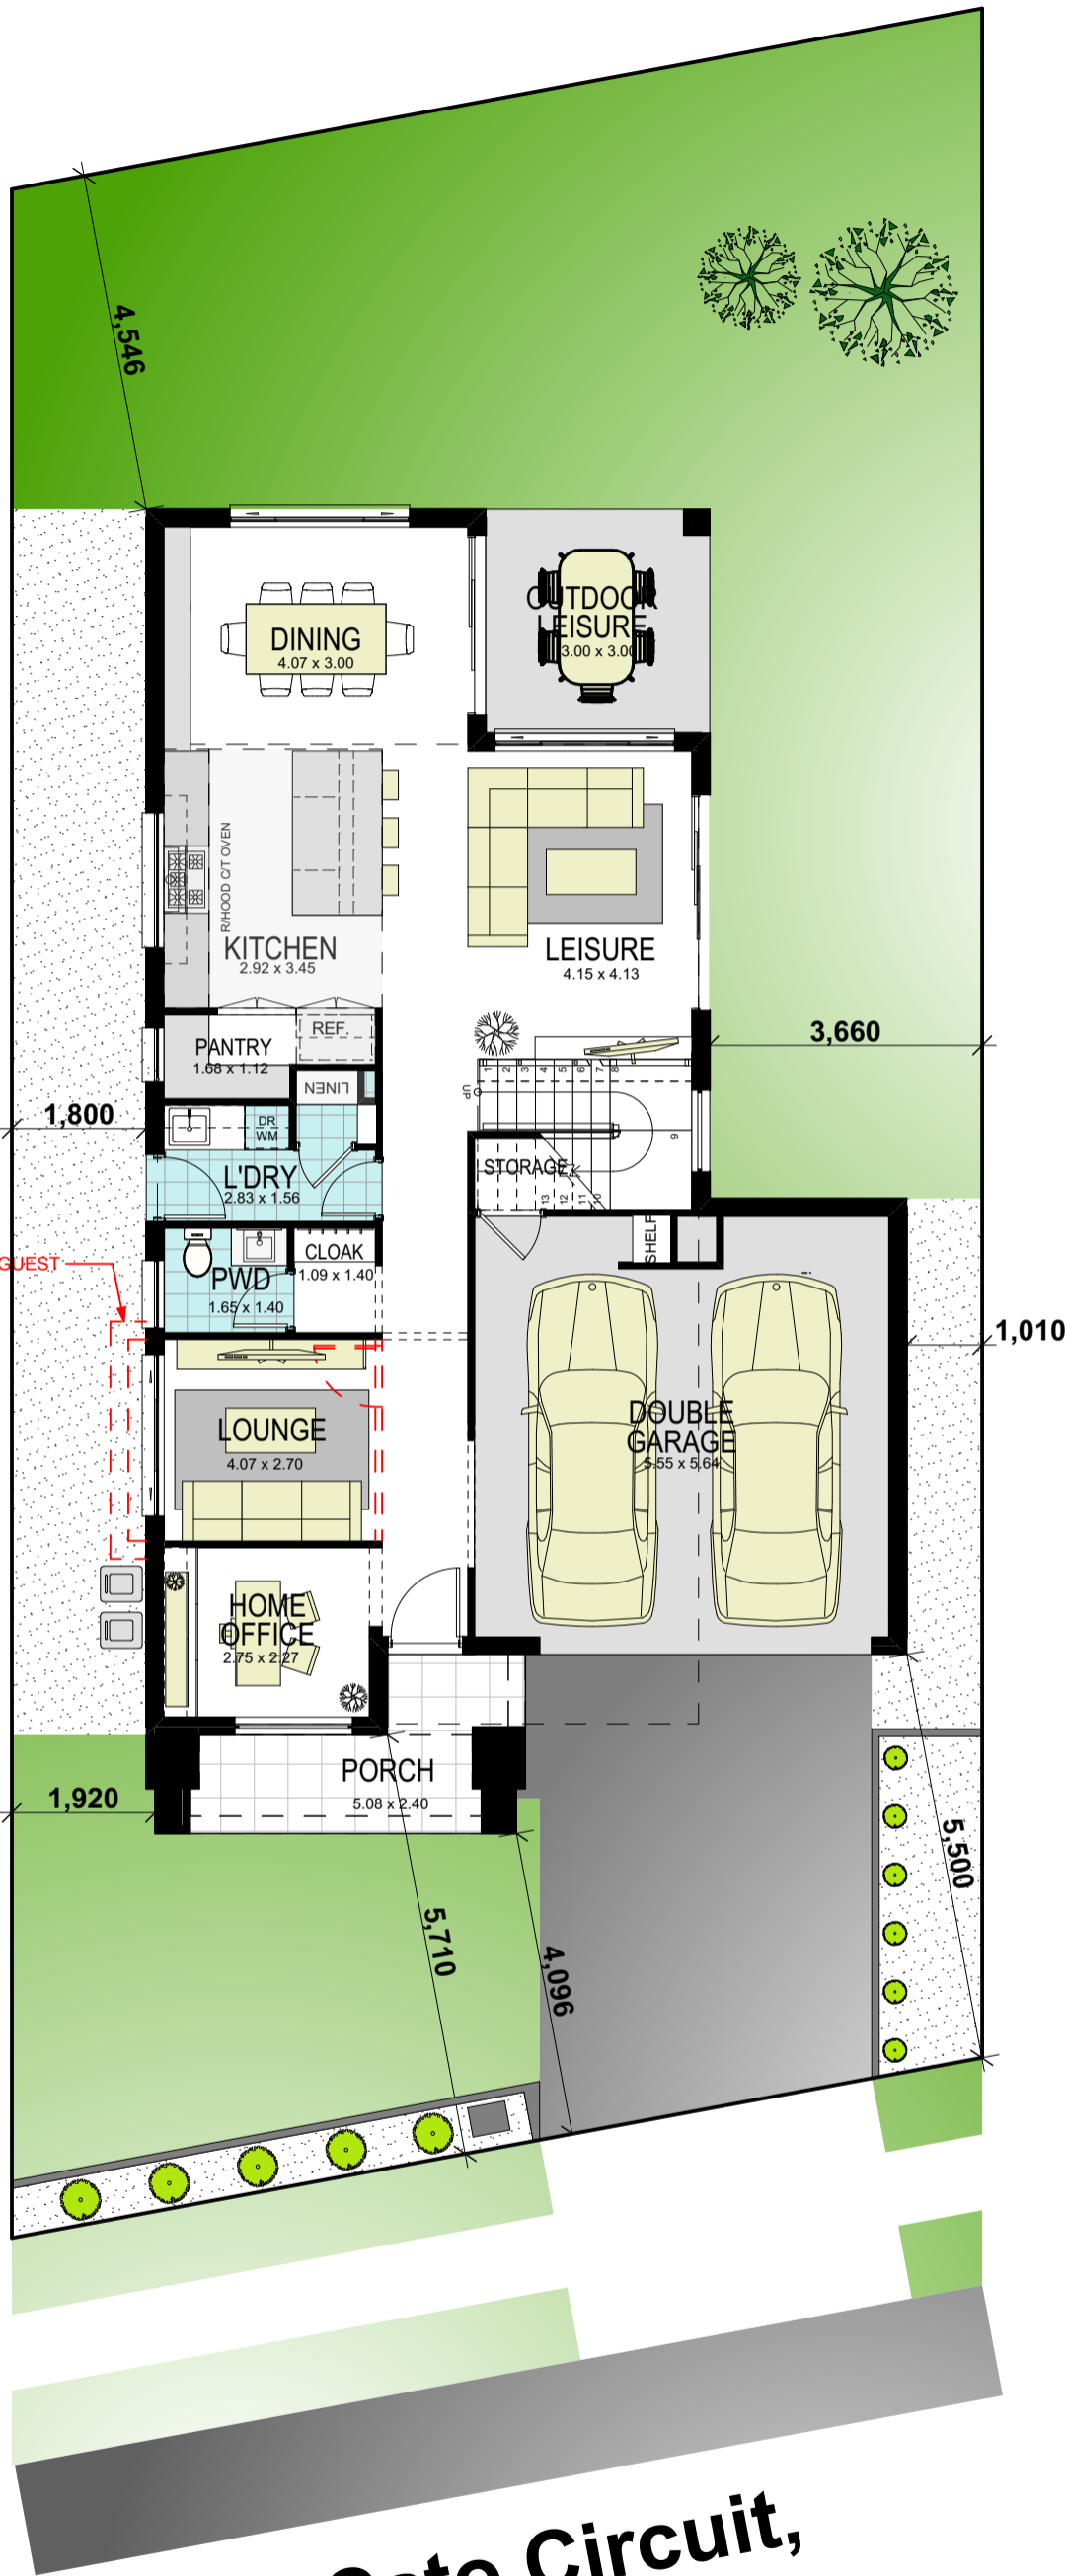

Wyndham 25 Display Santa Fe

area calculations	
LOWER FLOOR	91.89
UPPER FLOOR	99.32
PORCH	8.50
OUTDOOR LEISURE	9.00
BALCONY FRONT	6.56
GARAGE	34.62
gross floor area:	249.89 m²

GROUND FLOOR

Copyright of plans and documentation remain the exclusive property of Wisdom Properties Group Pty Ltd T A Wisdom Homes. Builders Lic. No. 131951C

Wyndham 25 Display Santa Fe

FIRST FLOOR

area calculations	
LOWER FLOOR	91.89
UPPER FLOOR	99.32
PORCH	8.50
OUTDOOR LEISURE	9.00
BALCONY FRONT	6.56
GARAGE	34.62
gross floor area:	249.89 m²

Cato Circuit,

Wyndham 25 Display Santa Fe

WISDOM HOMES
THE WISE CHOICE

ELEVATION

area calculations	
LOWER FLOOR	91.89
UPPER FLOOR	99.32
PORCH	8.50
OUTDOOR LEISURE	9.00
BALCONY FRONT	6.56
GARAGE	34.62
gross floor area:	249.89 m²