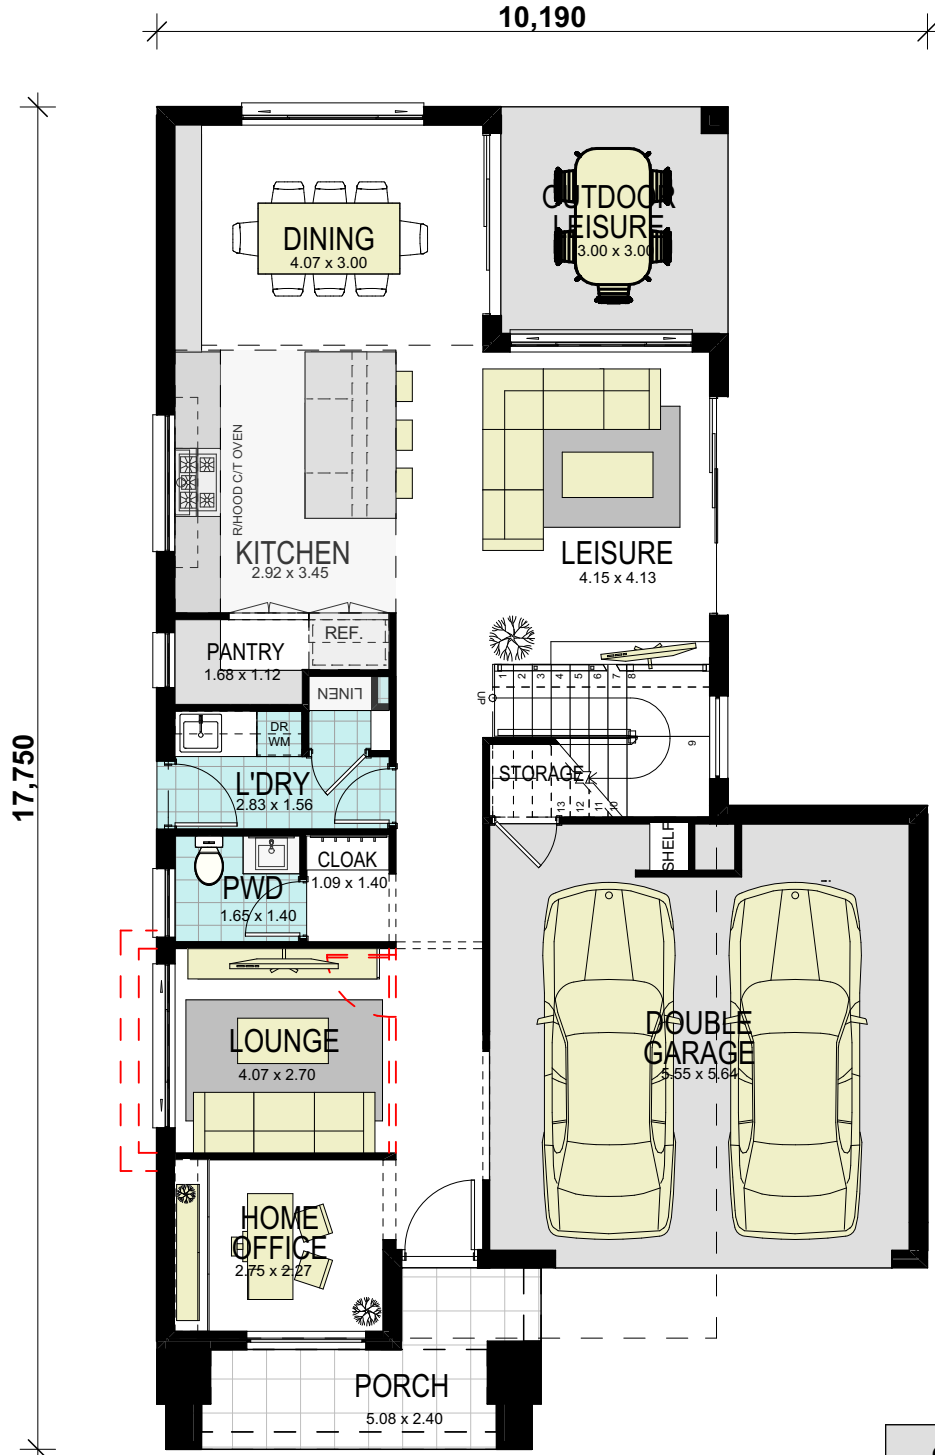

Wyndham 25 Display Santa Fe

area calculations	
LOWER FLOOR	91.89
UPPER FLOOR	99.32
PORCH	8.50
OUTDOOR LEISURE	9.00
BALCONY FRONT	6.56
GARAGE	34.62
gross floor area:	249.89 m²

GROUND FLOOR

Copyright of plans and documentation remain the exclusive property of Wisdom Properties Group Pty Ltd T A Wisdom Homes. Builders Lic. No. 131951C

Wyndham 25 Display Santa Fe

FIRST FLOOR

area calculations	
LOWER FLOOR	91.89
UPPER FLOOR	99.32
PORCH	8.50
OUTDOOR LEISURE	9.00
BALCONY FRONT	6.56
GARAGE	34.62
gross floor area:	249.89 m²

Cato Circuit,

Wyndham 25 Display Santa Fe

WISDOM HOMES
THE WISE CHOICE

ELEVATION

area calculations	
LOWER FLOOR	91.89
UPPER FLOOR	99.32
PORCH	8.50
OUTDOOR LEISURE	9.00
BALCONY FRONT	6.56
GARAGE	34.62
gross floor area:	249.89 m²