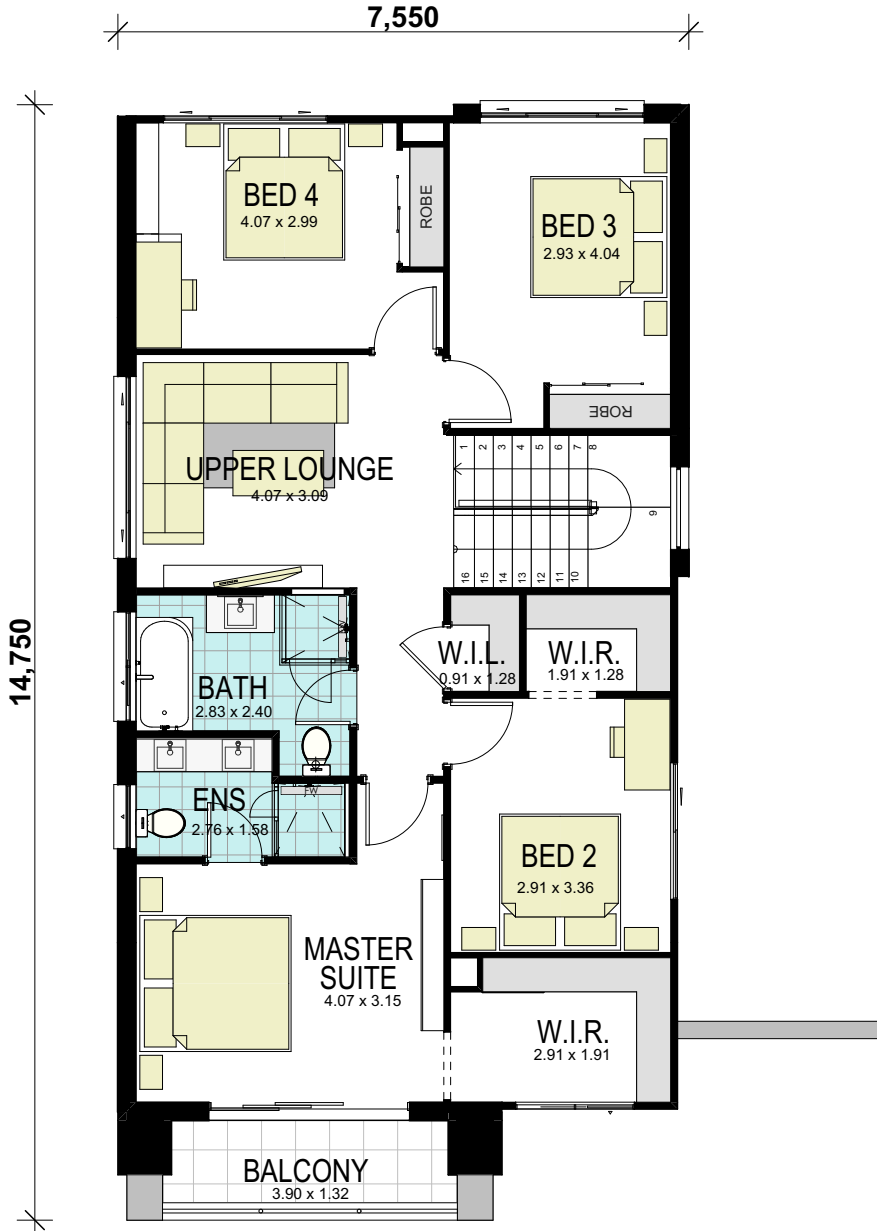

Wyndham 25 Display Santa Fe

area calculations	
LOWER FLOOR	91.89
UPPER FLOOR	99.32
PORCH	8.50
OUTDOOR LEISURE	9.00
BALCONY FRONT	6.56
GARAGE	34.62
gross floor area:	249.89 m²

GROUND FLOOR

Copyright of plans and documentation remain the exclusive property of Wisdom Properties Group Pty Ltd T A Wisdom Homes. Builders Lic. No. 131951C

Wyndham 25 Display Santa Fe

FIRST FLOOR

area calculations	
LOWER FLOOR	91.89
UPPER FLOOR	99.32
PORCH	8.50
OUTDOOR LEISURE	9.00
BALCONY FRONT	6.56
GARAGE	34.62
gross floor area:	249.89 m²

Cato Circuit,

Wyndham 25 Display Santa Fe

WISDOM HOMES
THE WISE CHOICE

ELEVATION

area calculations	
LOWER FLOOR	91.89
UPPER FLOOR	99.32
PORCH	8.50
OUTDOOR LEISURE	9.00
BALCONY FRONT	6.56
GARAGE	34.62
gross floor area:	249.89 m²