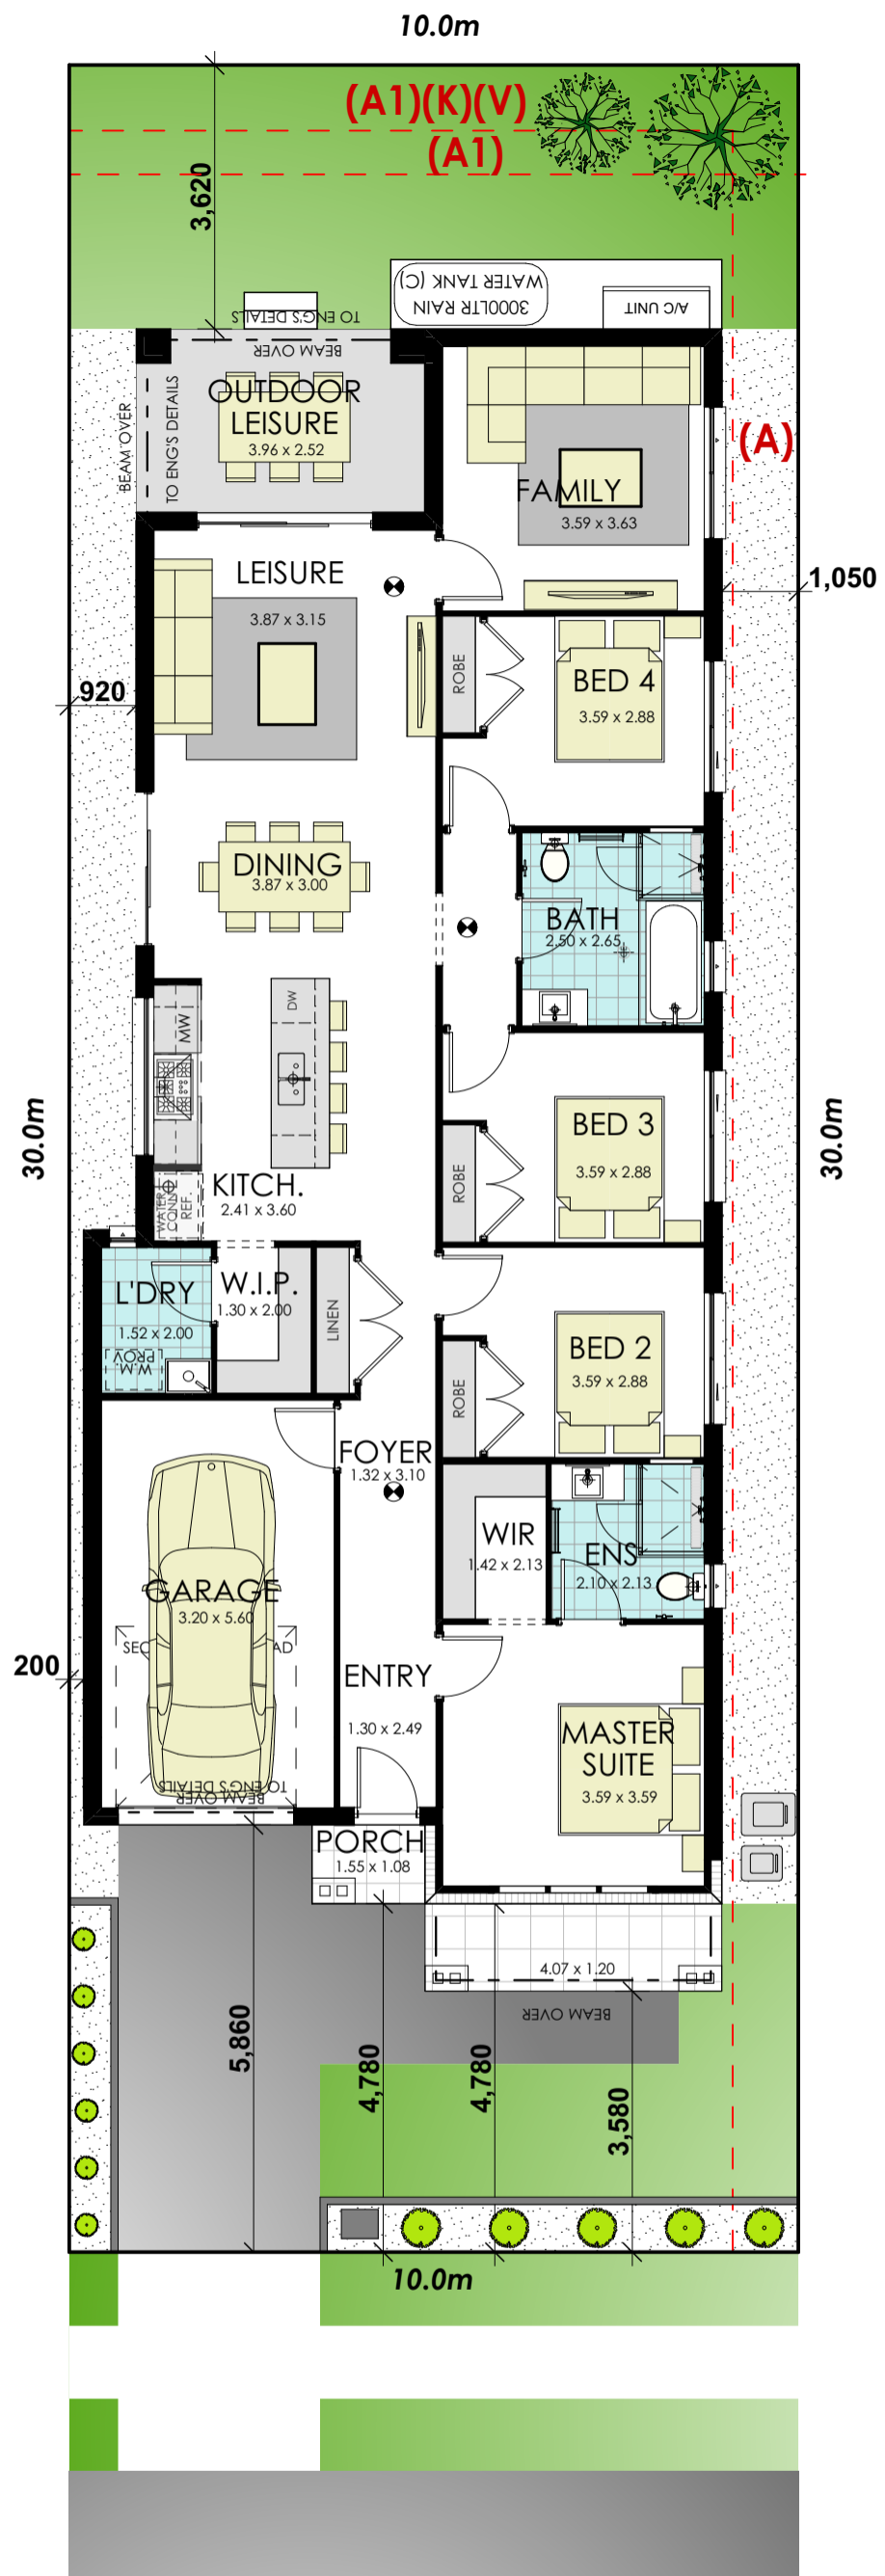

Paris 19 Highland

22,800

8,750

BUILD YOUR
momentum
WITH WISDOM

GROUND FLOOR

area calculations

LOWER FLOOR	145.01
PORCH	6.55
OUTDOOR LEISURE	9.98
GARAGE	20.06
gross floor area:	181.60 m²

WHITROD AVENUE,

Paris 19 Highland
H&L BROCHURE

BUILD YOUR
momentum
WITH WISDOM

**MOMENTUM
INCLUSIONS**

Paris 19 Highland

BUILD YOUR
momentum
WITH WISDOM

ELEVATION

area calculations

LOWER FLOOR	145.01
PORCH	6.55
OUTDOOR LEISURE	9.98
GARAGE	20.06

gross floor area: 181.60 m²