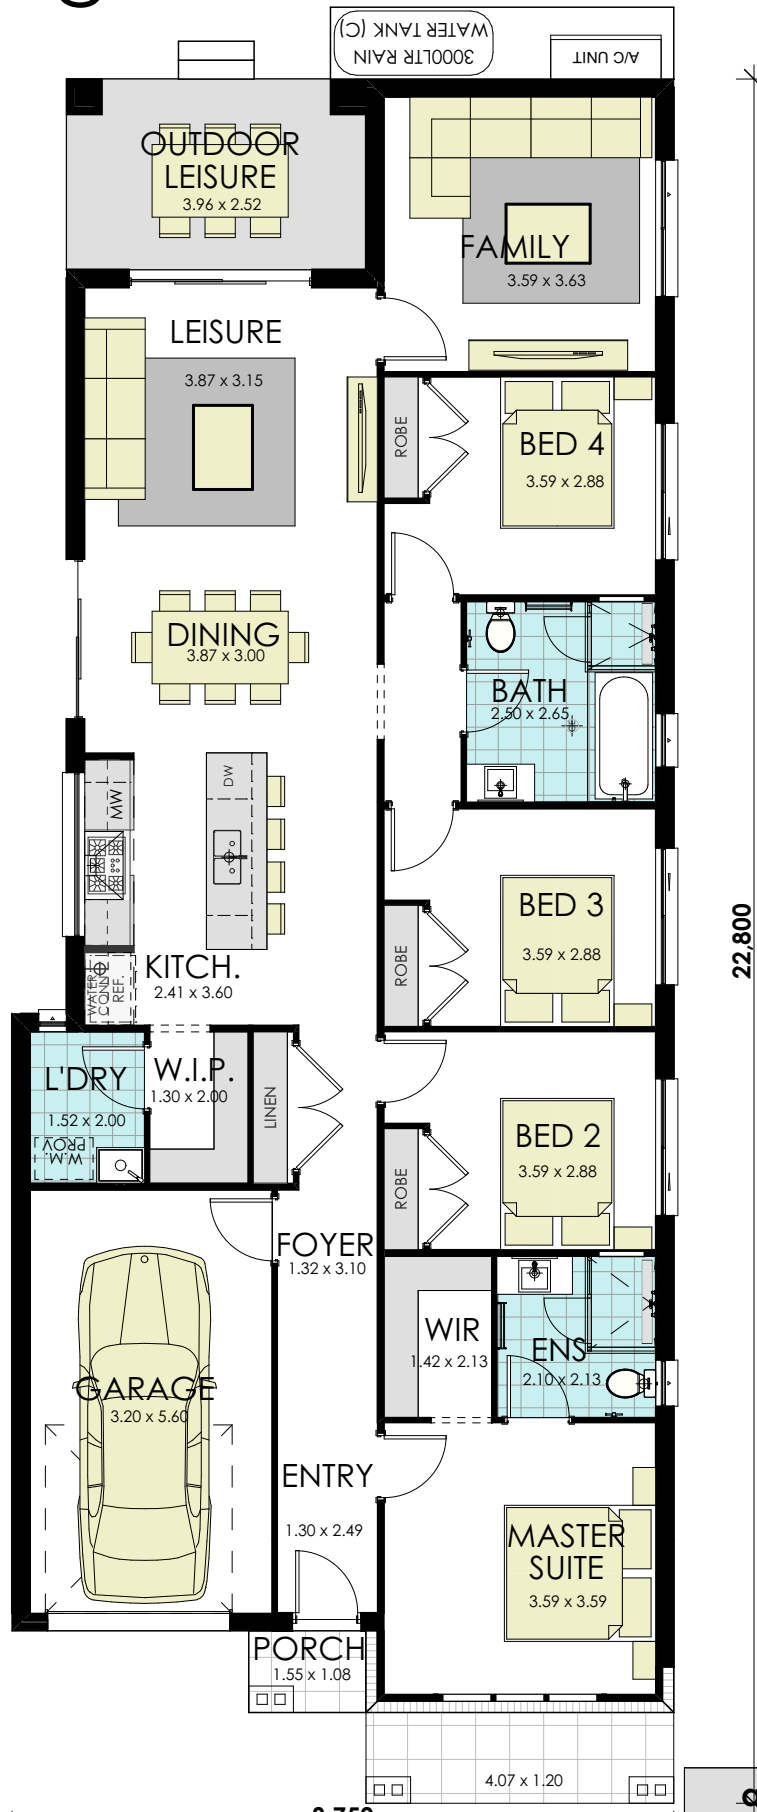

Paris 19 Highland

22,800

8,750

BUILD YOUR
momentum
WITH WISDOM

GROUND FLOOR

area calculations

LOWER FLOOR	145.01
PORCH	6.55
OUTDOOR LEISURE	9.98
GARAGE	20.06
gross floor area:	181.60 m²

WHITROD AVENUE,

Paris 19 Highland
H&L BROCHURE

BUILD YOUR
momentum
WITH WISDOM

**MOMENTUM
INCLUSIONS**

Paris 19 Highland

BUILD YOUR
momentum
WITH WISDOM

ELEVATION

area calculations

LOWER FLOOR	145.01
PORCH	6.55
OUTDOOR LEISURE	9.98
GARAGE	20.06

gross floor area: 181.60 m²