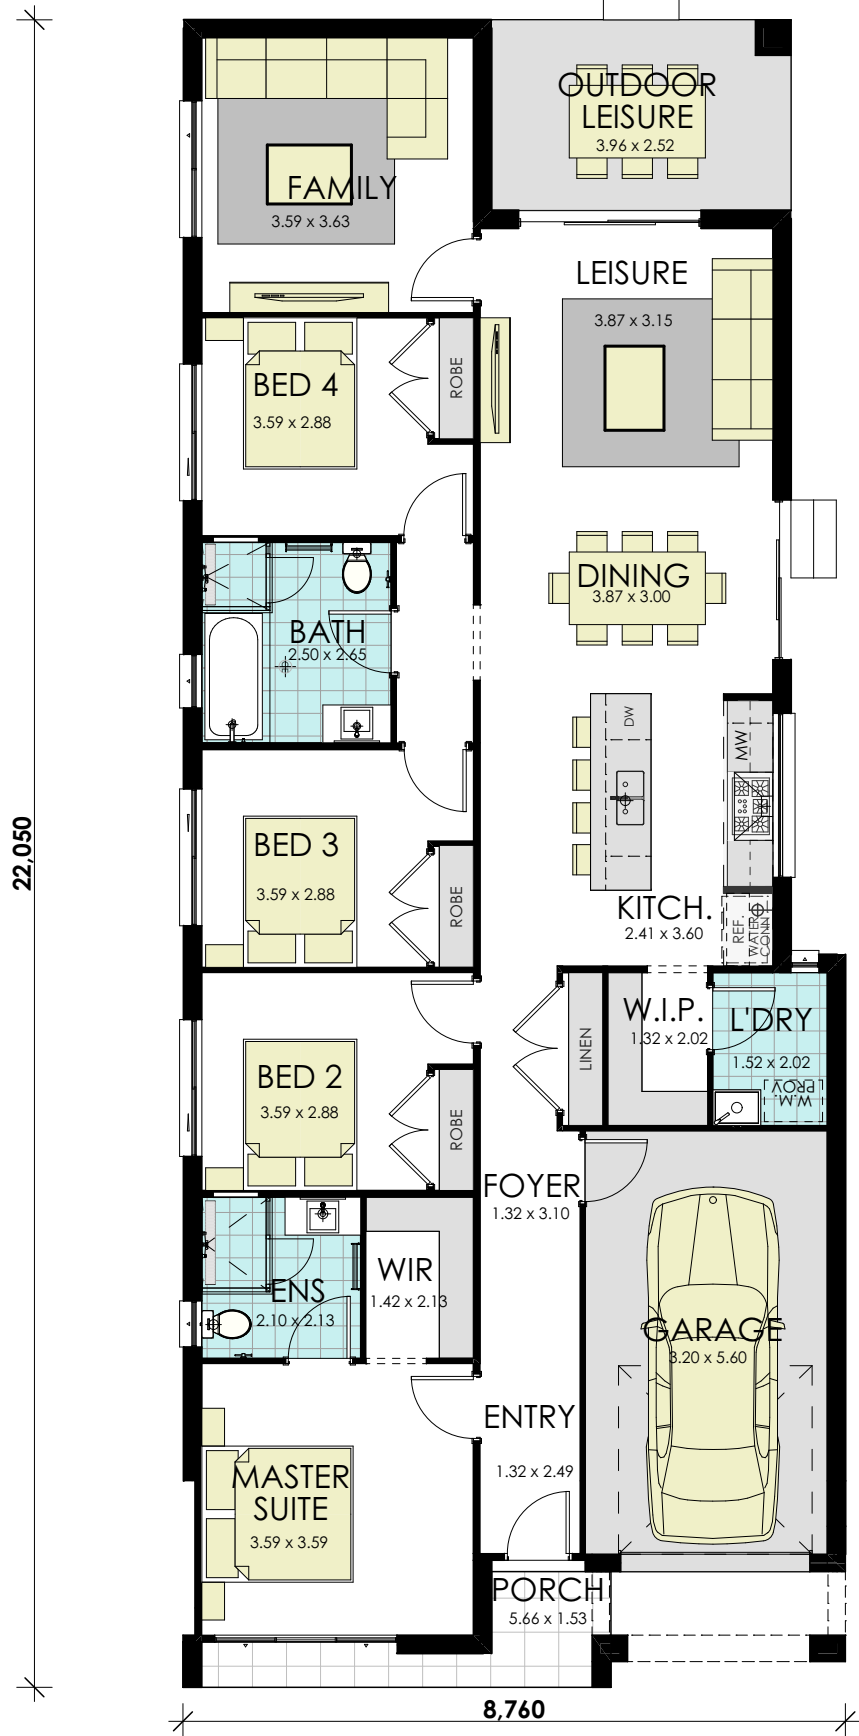

# Paris 19 Portal

BUILD YOUR  
**momentum**  
WITH WISDOM

## GROUND FLOOR

area calculations	
LOWER FLOOR	144.10
PORCH	4.86
OUTDOOR LEISURE	9.98
GARAGE	20.06
<b>gross floor area:</b>	<b>179.00 m<sup>2</sup></b>

# WHITROD AVENUE,

BUILD YOUR  
**momentum**  
WITH WISDOM

Paris 19 Portal  
H&L BROCHURE

**MOMENTUM  
INCLUSIONS**

## ELEVATION

area calculations	
LOWER FLOOR	144.10
PORCH	4.86
OUTDOOR LEISURE	9.98
GARAGE	20.06
<b>gross floor area:</b>	<b>179.00 m<sup>2</sup></b>