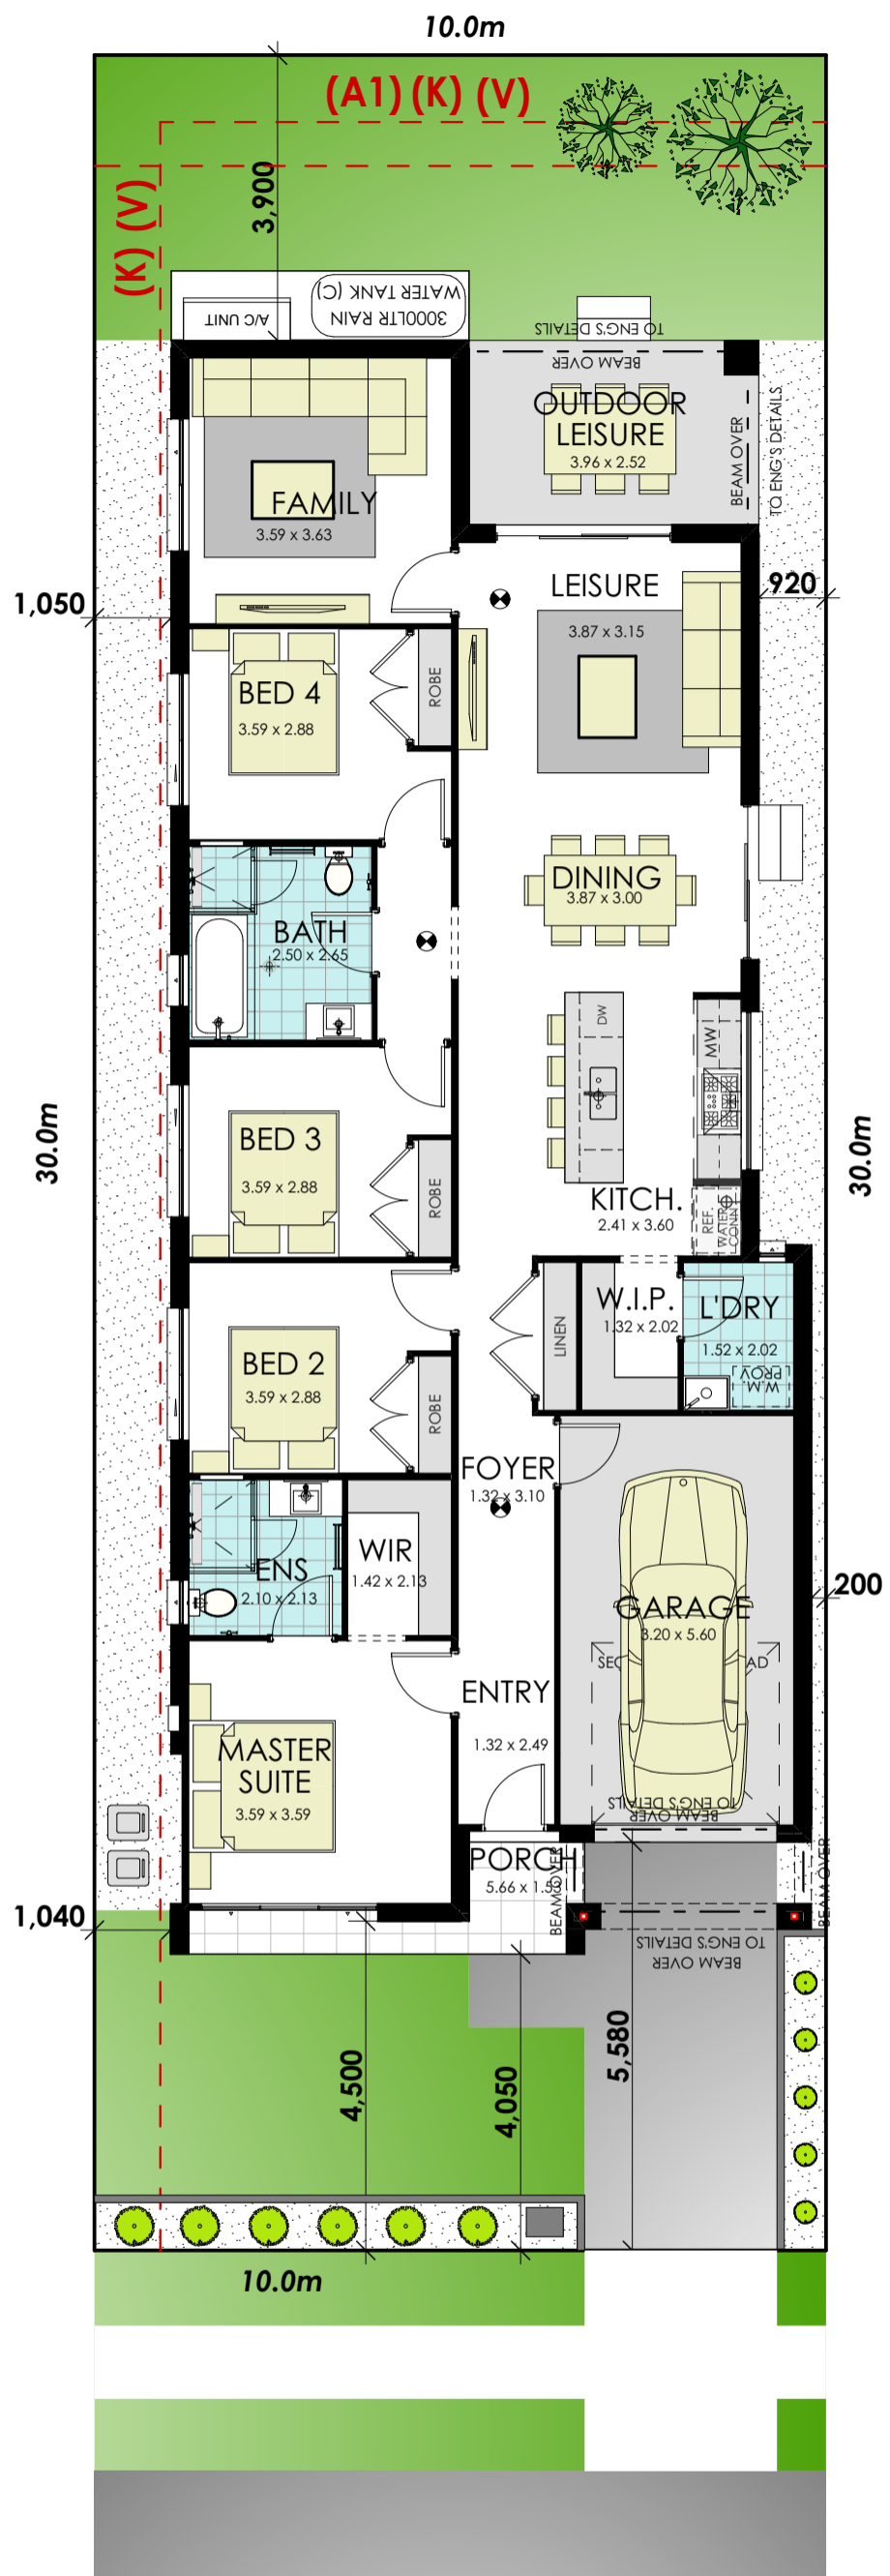

# Paris 19 Portal

BUILD YOUR  
**momentum**  
WITH WISDOM

## GROUND FLOOR

area calculations	
LOWER FLOOR	144.10
PORCH	4.86
OUTDOOR LEISURE	9.98
GARAGE	20.06
<b>gross floor area:</b>	<b>179.00 m<sup>2</sup></b>

# WHITROD AVENUE,

BUILD YOUR  
**momentum**  
WITH WISDOM

Paris 19 Portal  
H&L BROCHURE

**MOMENTUM  
INCLUSIONS**

## ELEVATION

area calculations	
LOWER FLOOR	144.10
PORCH	4.86
OUTDOOR LEISURE	9.98
GARAGE	20.06
<b>gross floor area:</b>	<b>179.00 m<sup>2</sup></b>