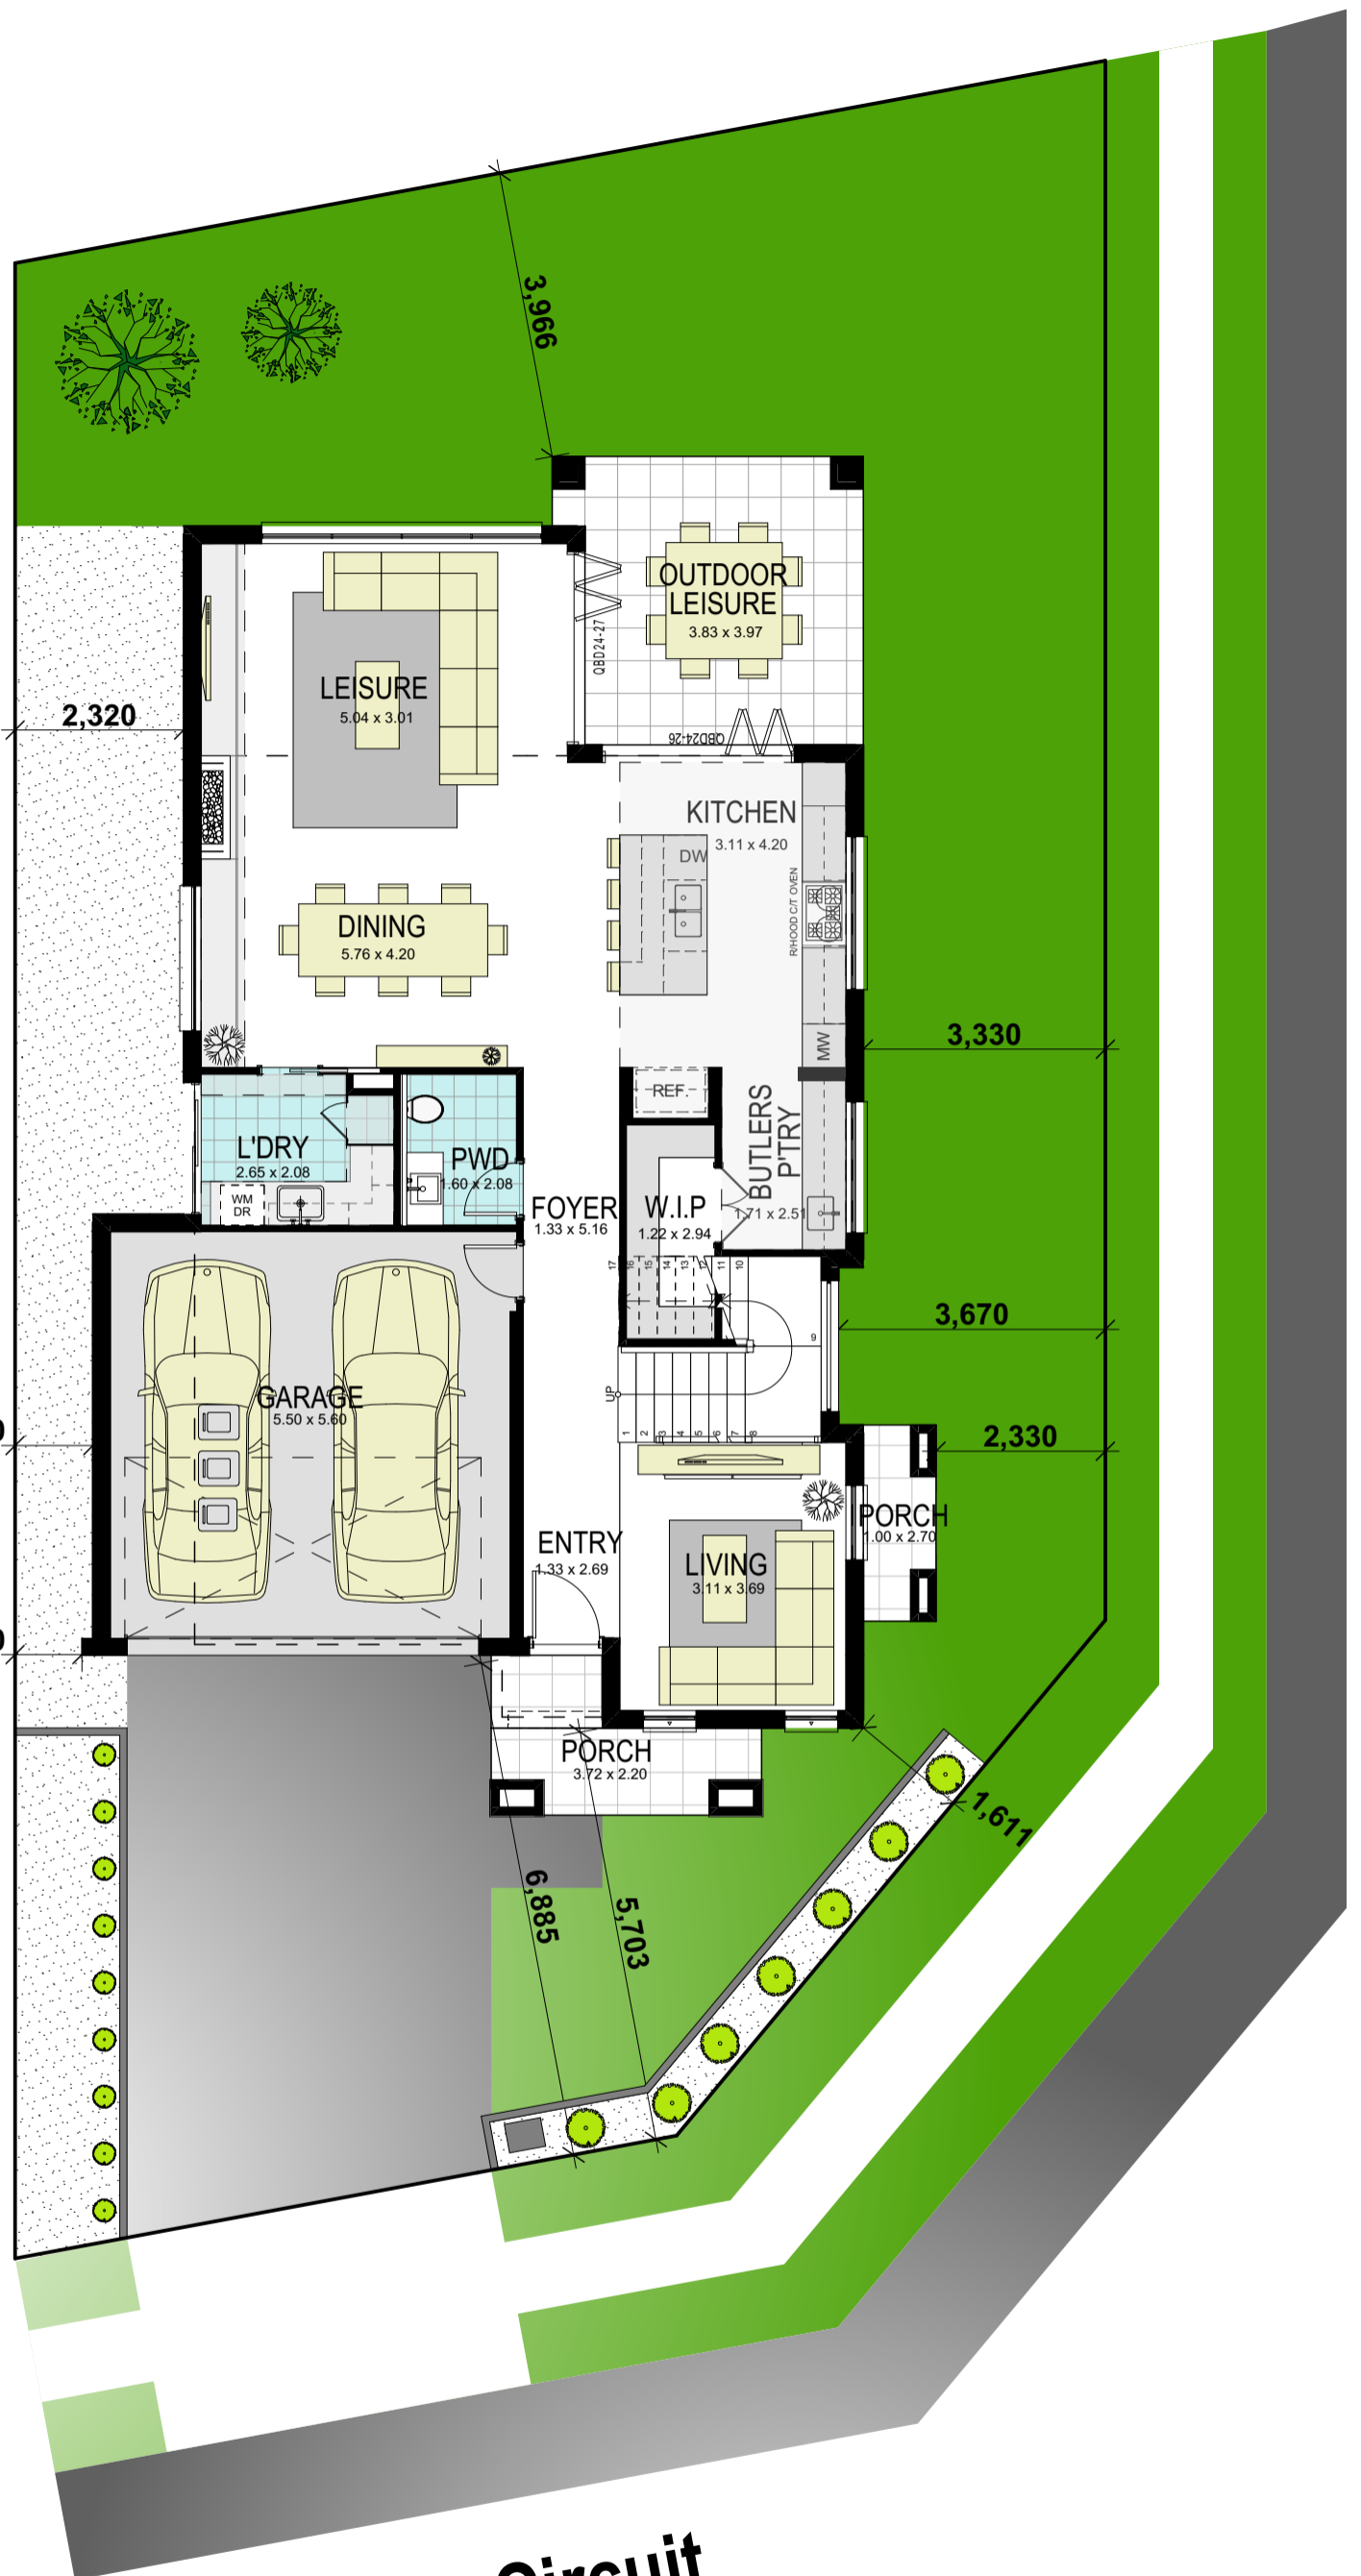

Aspiration 31 Savannah Cnr

WISDOM HOMES
THE WISE CHOICE

GROUND FLOOR

area calculations	
LOWER FLOOR	110.45
UPPER FLOOR	119.84
PORCH	8.69
OUTDOOR LEISURE	15.64
BALCONY FRONT	7.16
GARAGE	33.76
gross floor area:	295.54 m²

Aspiration 31 Savannah Cnr

10,350

14,730

WISDOM HOMES
THE WISE CHOICE

FIRST FLOOR

area calculations	
LOWER FLOOR	110.45
UPPER FLOOR	119.84
PORCH	8.69
OUTDOOR LEISURE	15.64
BALCONY FRONT	7.16
GARAGE	33.76
gross floor area:	295.54 m²

Cato Circuit

Aspiration 31 Savannah Cnr
H&L BROCHURE

DISPLAY INCLUSIONS

Aspiration 31 Savannah Cnr

WISDOM HOMES
THE WISE CHOICE

ELEVATION

area calculations

LOWER FLOOR	110.45
UPPER FLOOR	119.84
PORCH	8.69
OUTDOOR LEISURE	15.64
BALCONY FRONT	7.16
GARAGE	33.76

gross floor area: 295.54 m²