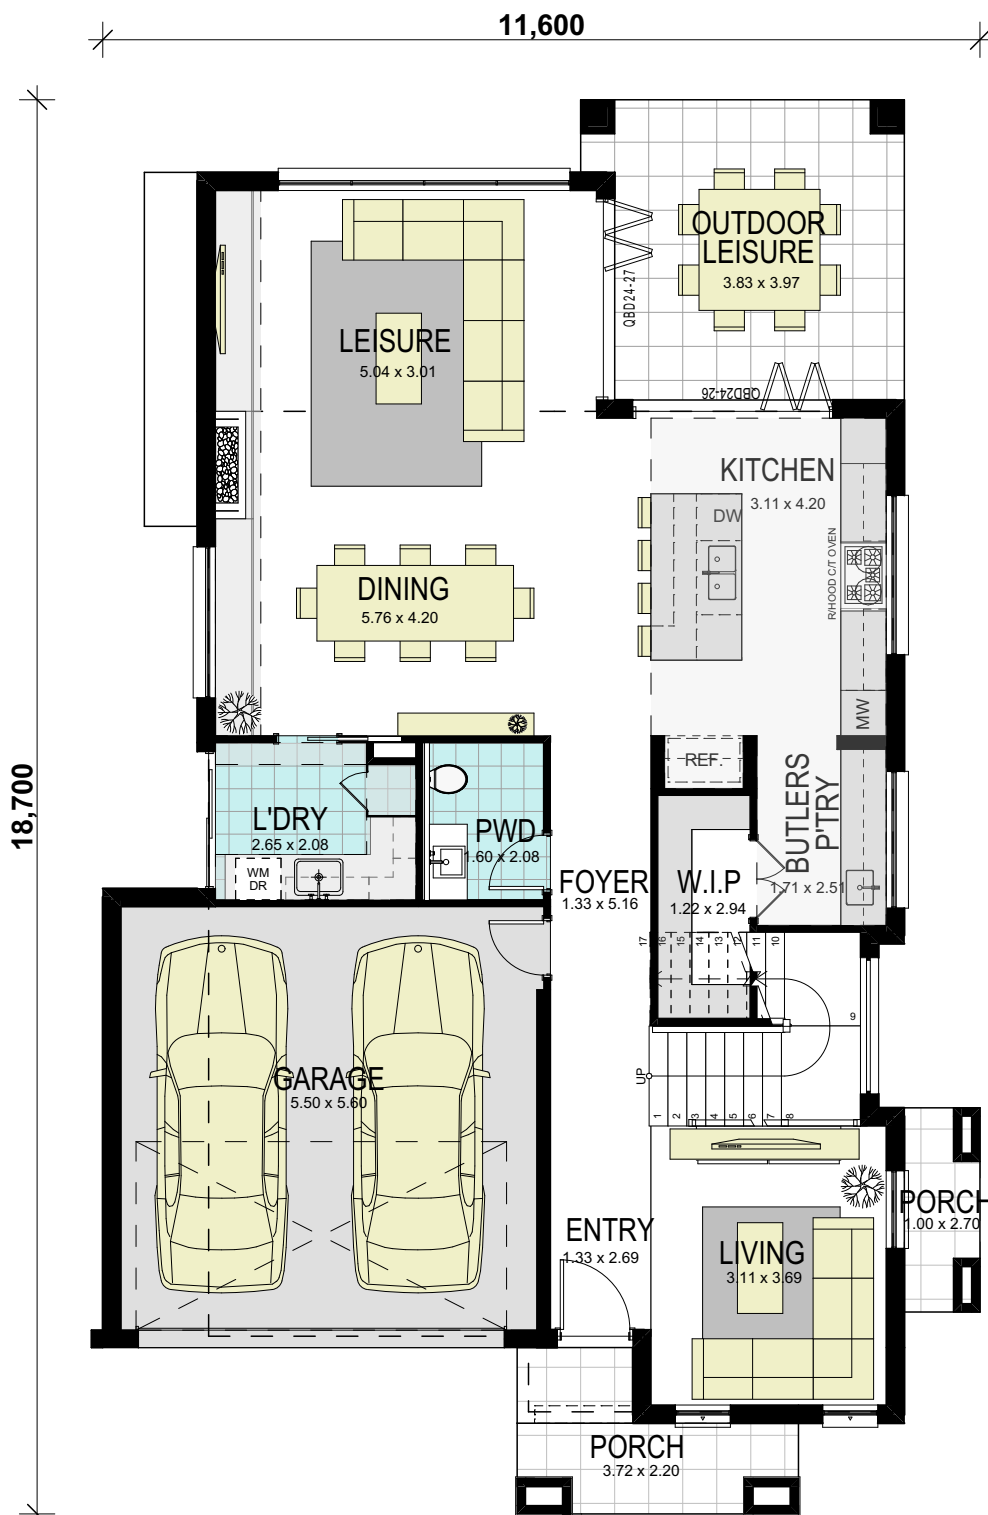

Aspiration 31 Savannah Cnr

WISDOM HOMES
THE WISE CHOICE

GROUND FLOOR

area calculations	
LOWER FLOOR	110.45
UPPER FLOOR	119.84
PORCH	8.69
OUTDOOR LEISURE	15.64
BALCONY FRONT	7.16
GARAGE	33.76
gross floor area:	295.54 m²

Aspiration 31 Savannah Cnr

10,350

14,730

WISDOM HOMES
THE WISE CHOICE

FIRST FLOOR

area calculations	
LOWER FLOOR	110.45
UPPER FLOOR	119.84
PORCH	8.69
OUTDOOR LEISURE	15.64
BALCONY FRONT	7.16
GARAGE	33.76
gross floor area:	295.54 m²

Cato Circuit

Aspiration 31 Savannah Cnr
H&L BROCHURE

DISPLAY INCLUSIONS

Aspiration 31 Savannah Cnr

WISDOM HOMES
THE WISE CHOICE

ELEVATION

area calculations

LOWER FLOOR	110.45
UPPER FLOOR	119.84
PORCH	8.69
OUTDOOR LEISURE	15.64
BALCONY FRONT	7.16
GARAGE	33.76

gross floor area: 295.54 m²