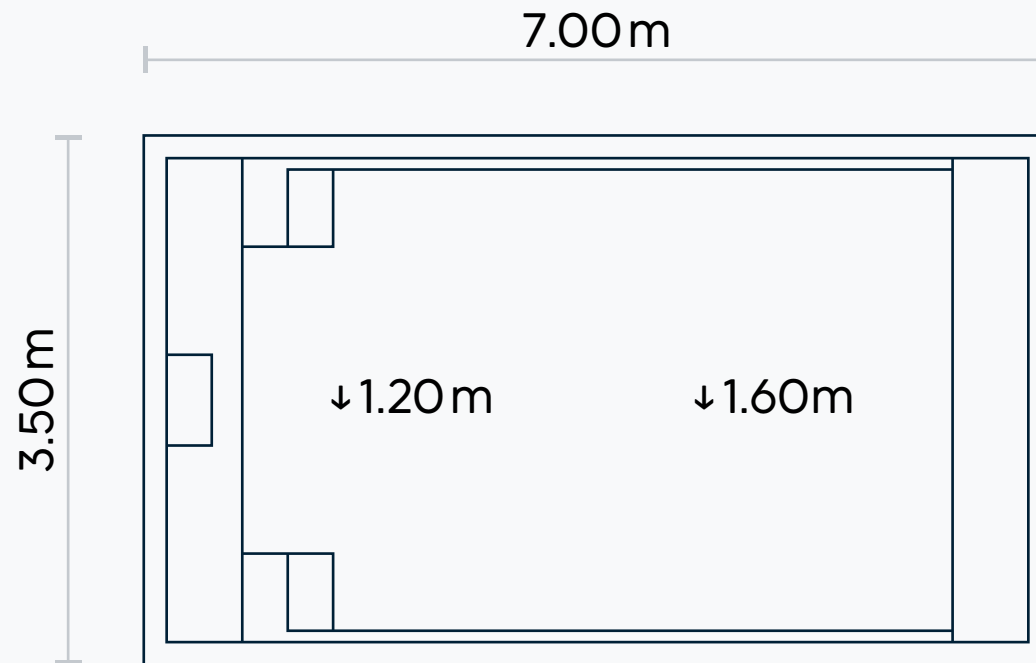

Entertainer

FIBREGLASS POOL

..... **FROM $68,700** .....

Length	7.00m
	3.50m
Shallow End	1.20m
Deep End	1.60m

Also available in other sizes.