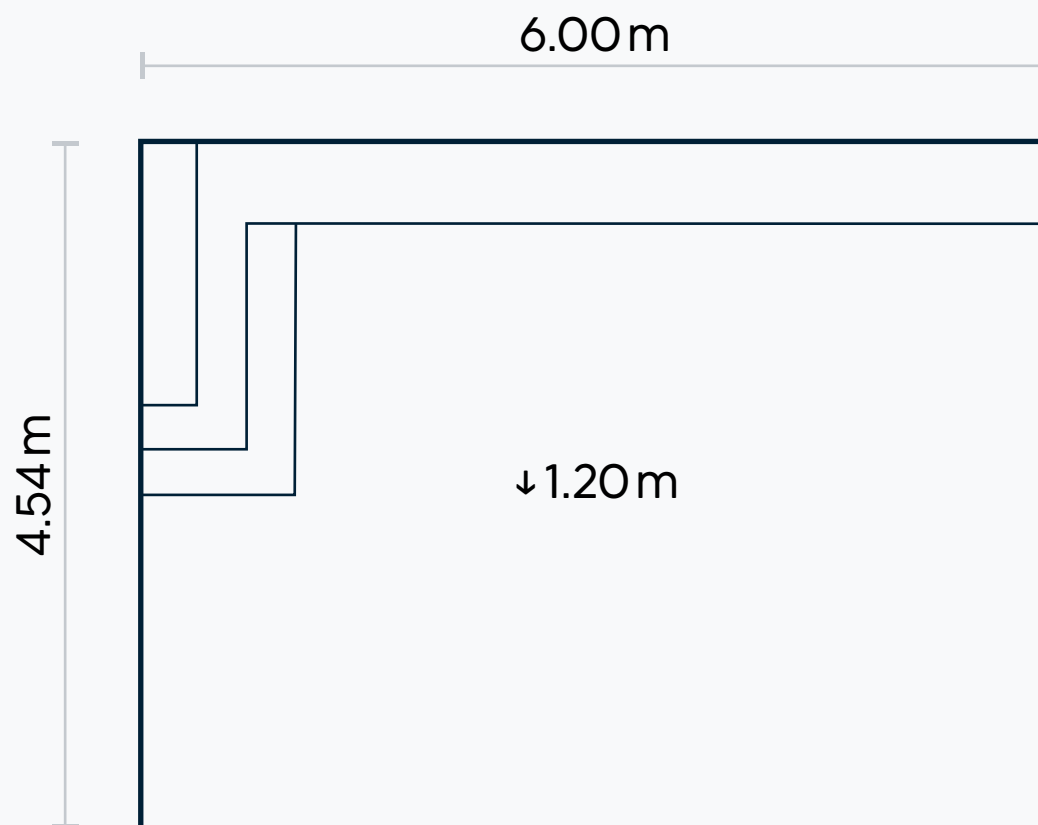

Bondi

CONCRETE POOL

..... **FROM $71,500** .....

Length	6.00m
Width	4.54m
Depth	1.20m