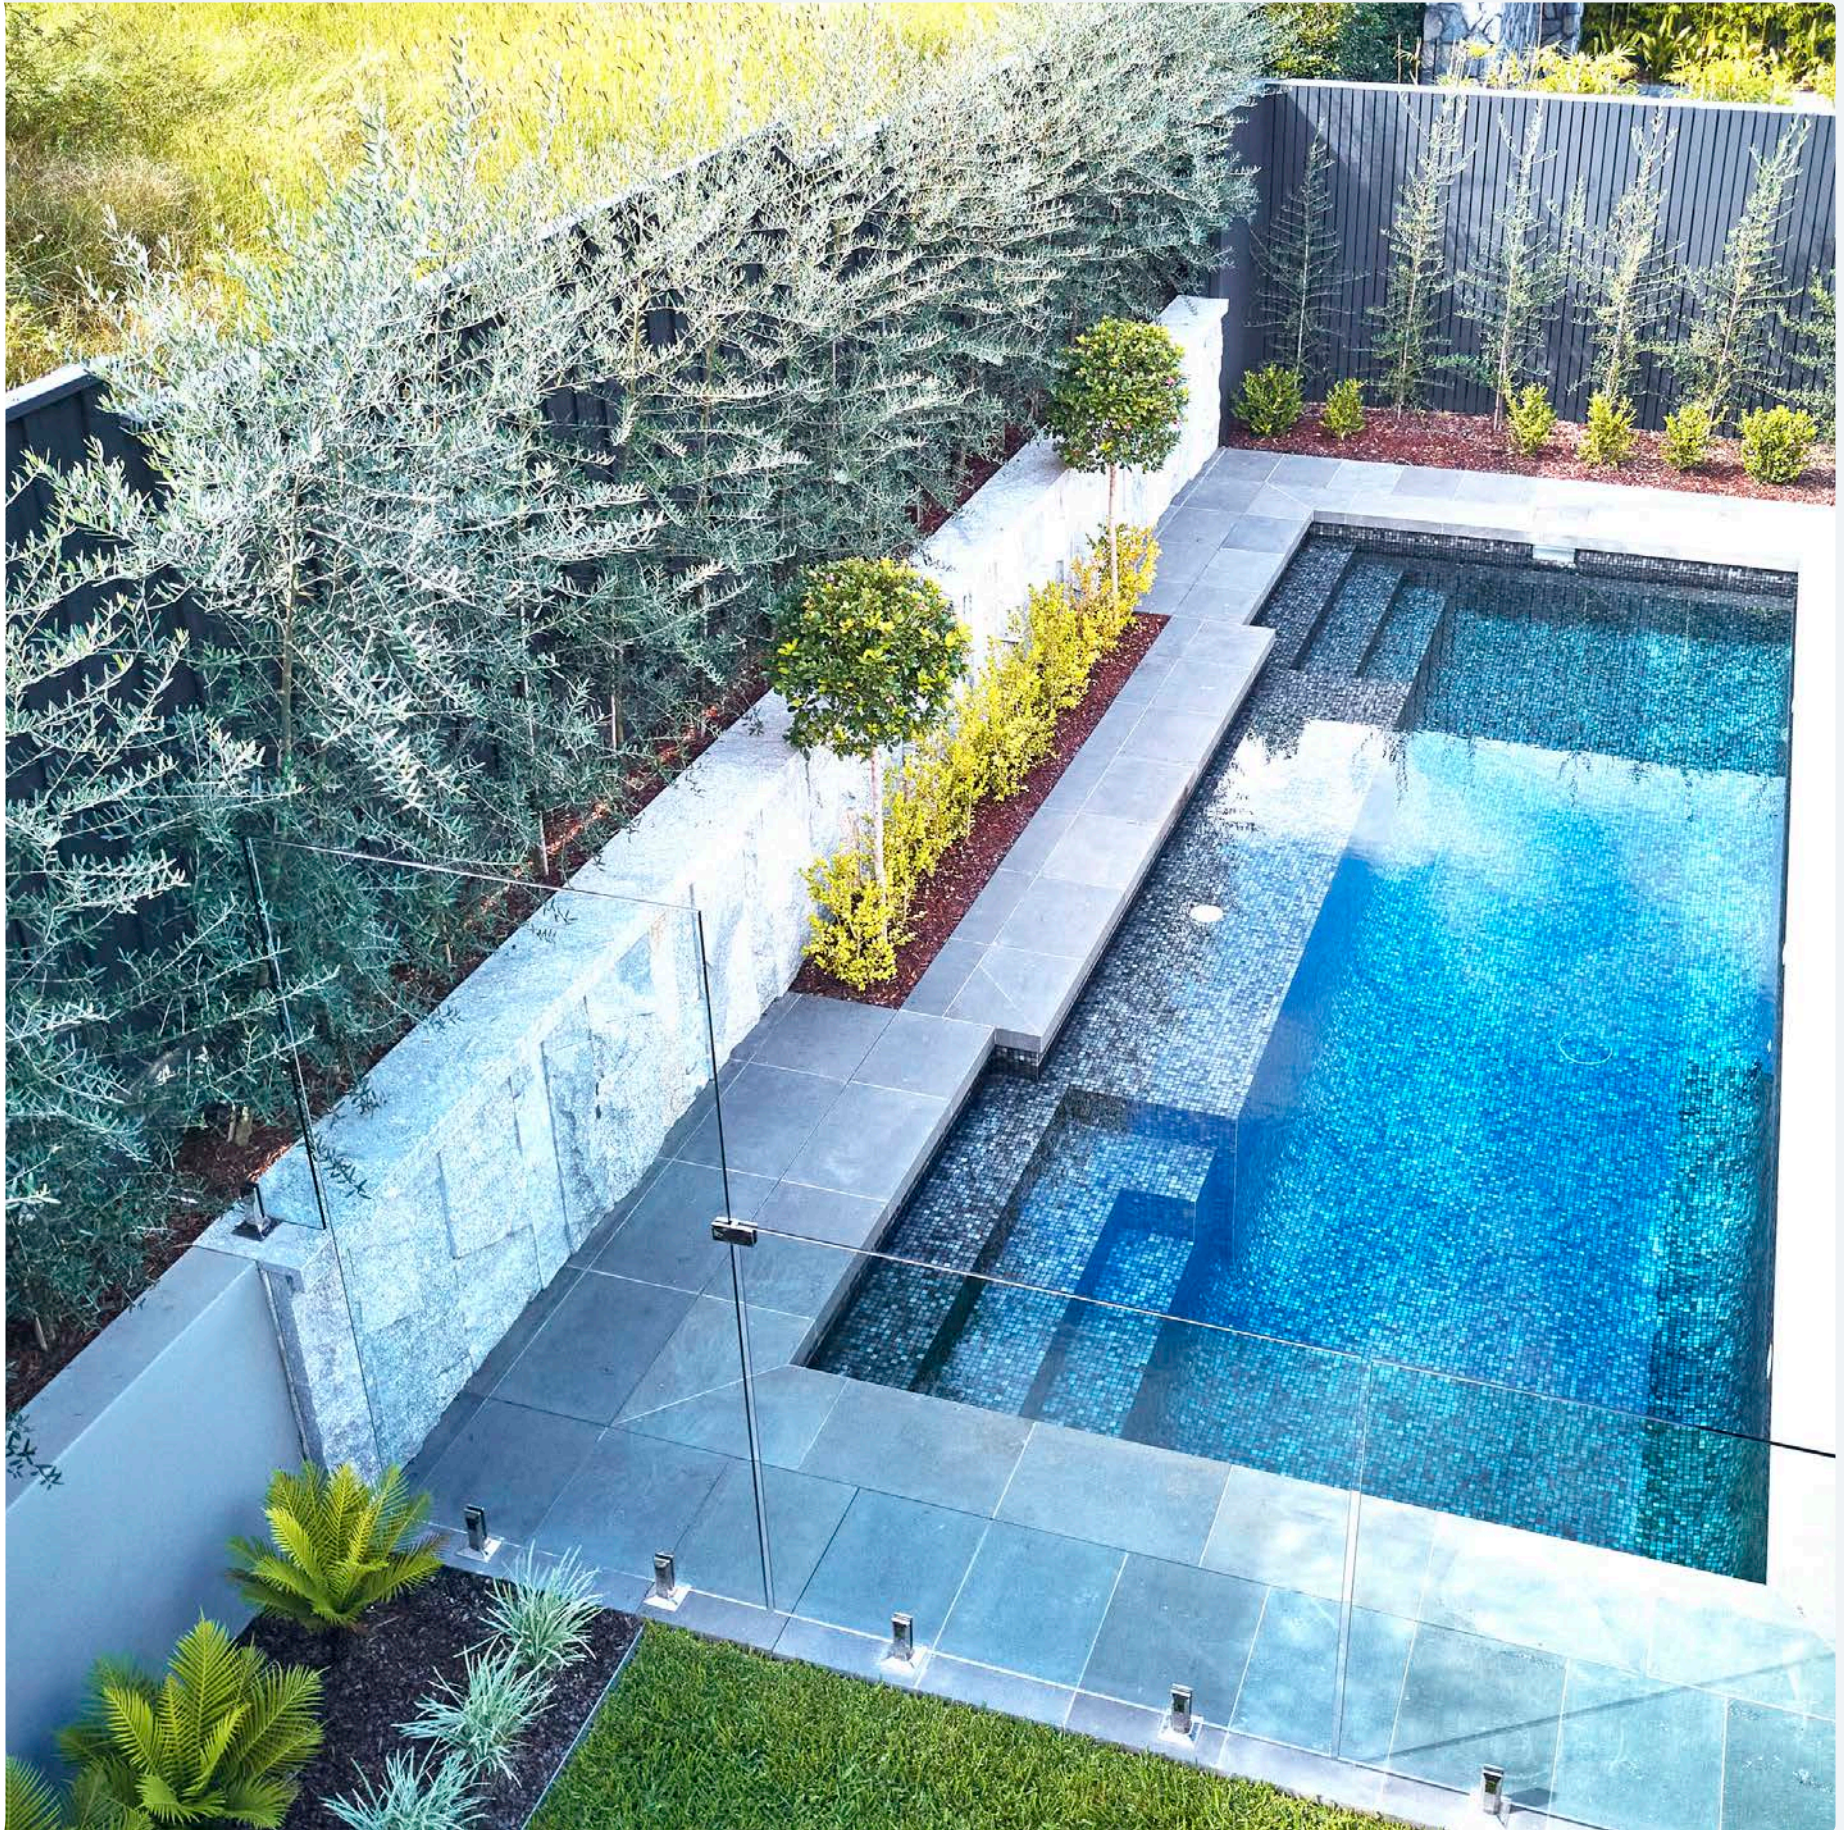

CUSTOM CONCRETE POOL | ON DISPLAY AT HOMEWORLD BOX HILL