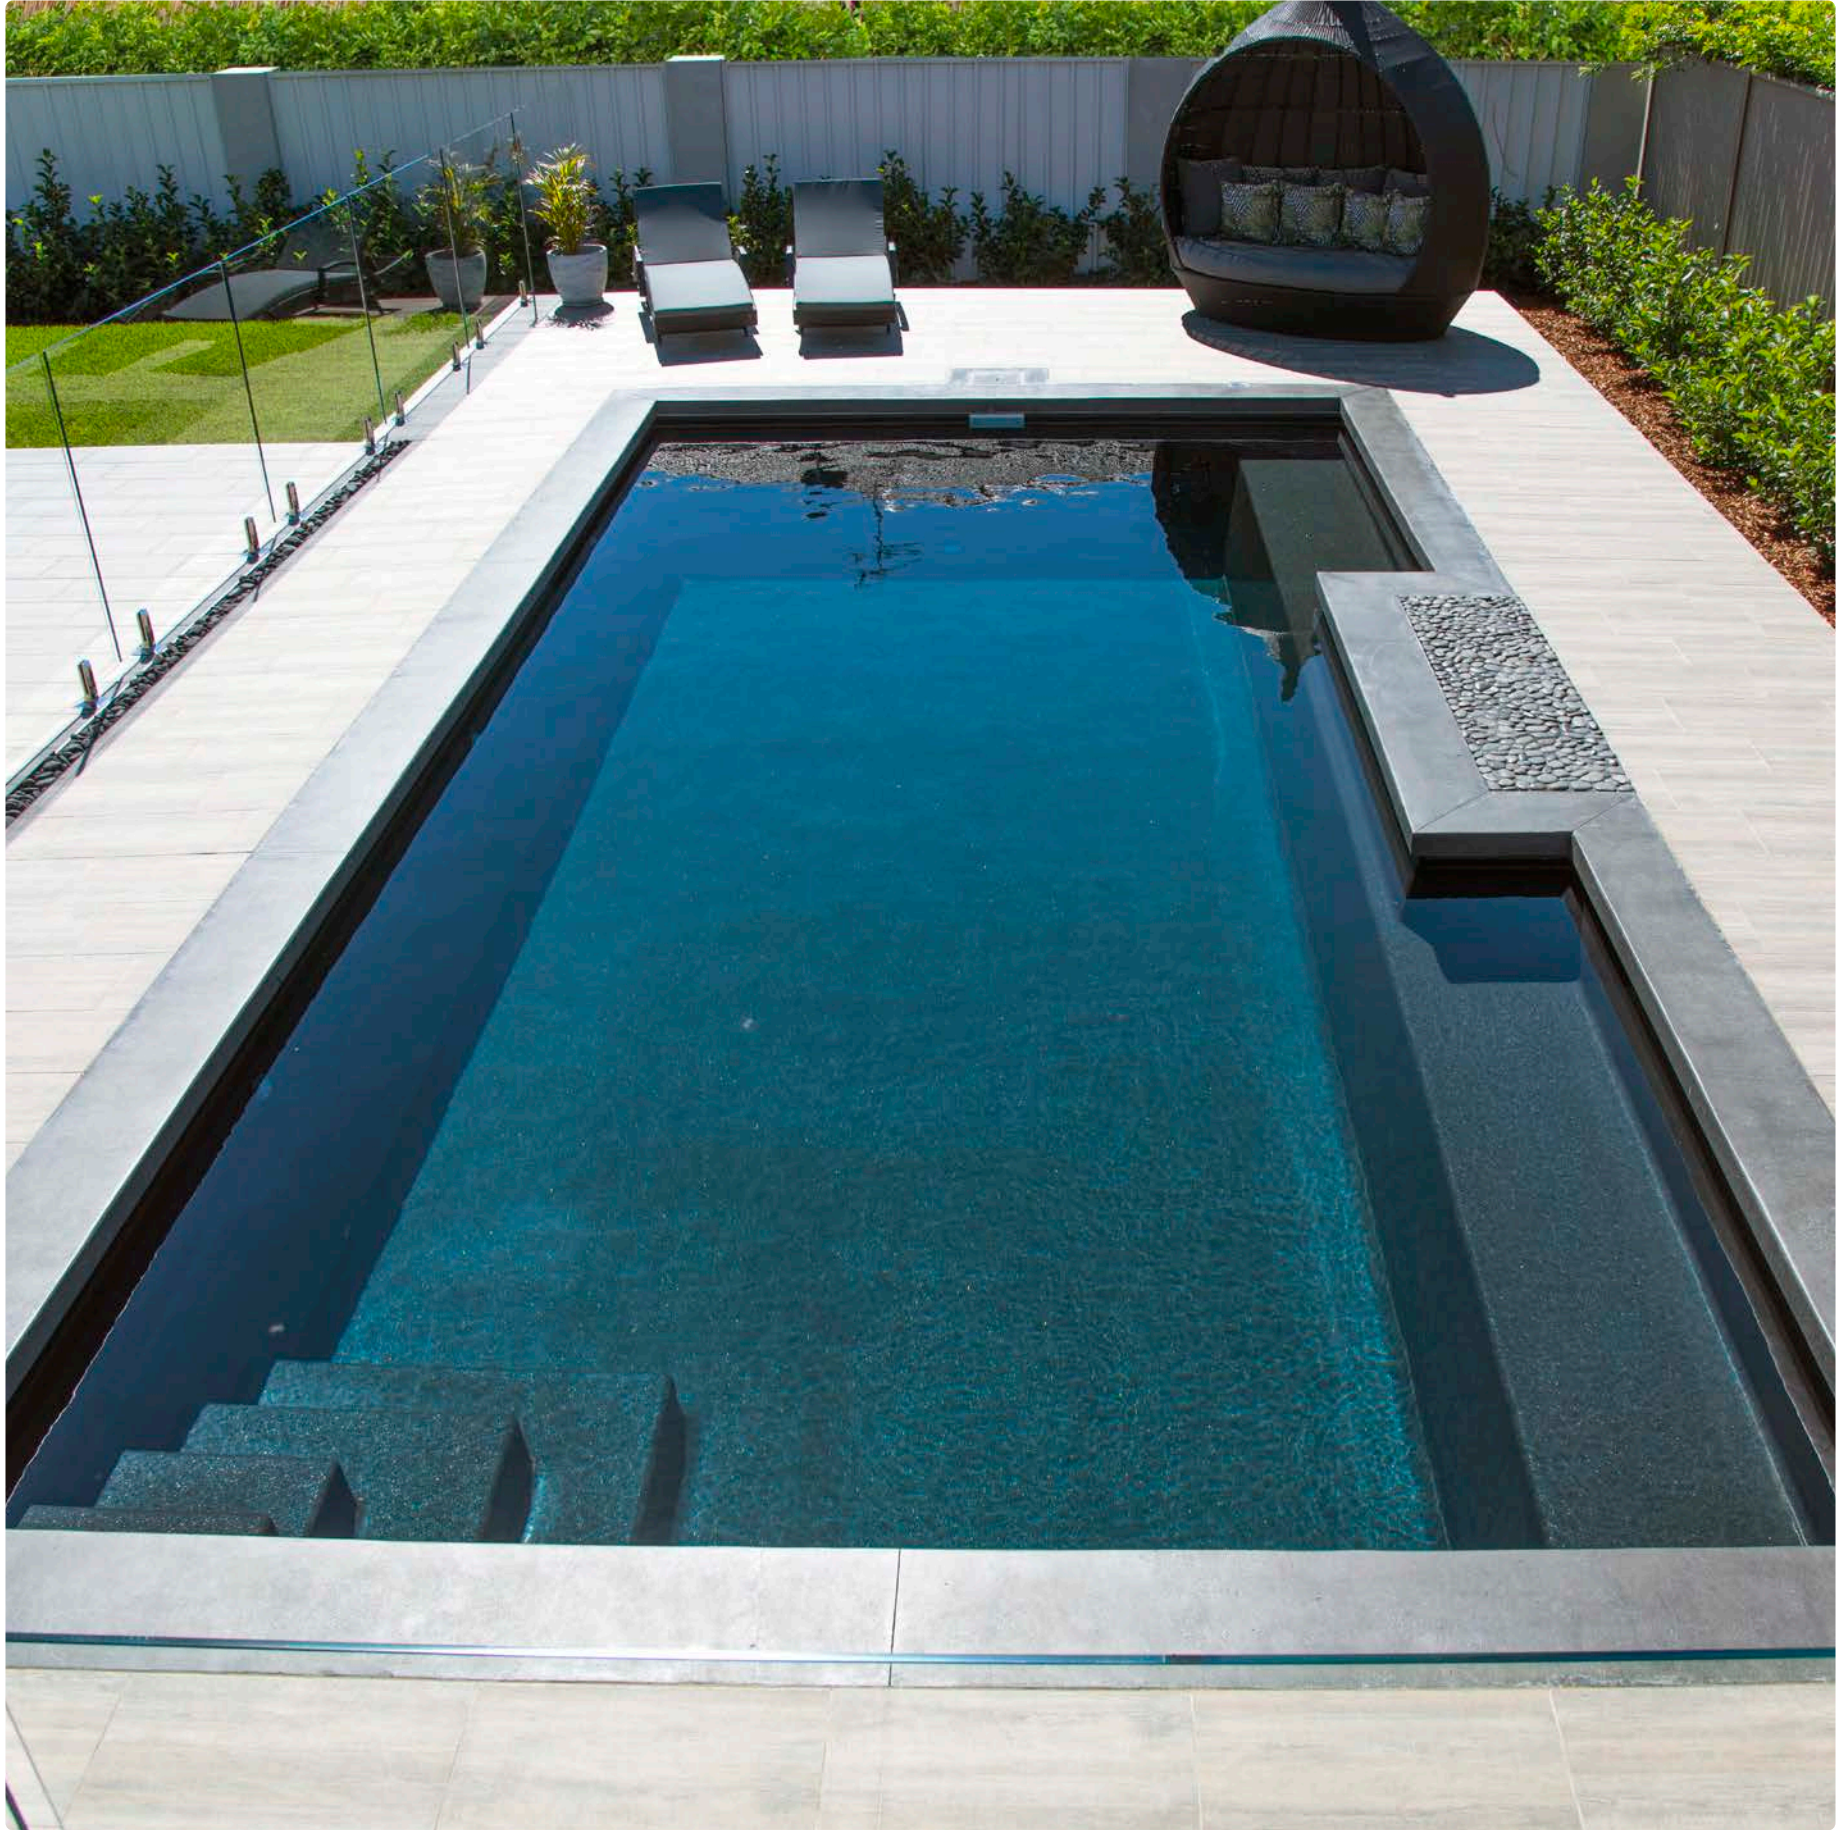

Entertainer

FIBREGLASS POOL

..... **FROM \$68,700**

| | |
|-------------|-------|
| Length | 7.00m |
| | 3.50m |
| Shallow End | 1.20m |
| Deep End | 1.60m |

Also available in other sizes.

Serenity

FIBREGLASS POOL

..... **FROM \$54,000**

| | |
|-------------|-------|
| Length | 6.50m |
| Width | 3.80m |
| Shallow End | 1.30m |
| Deep End | 1.70m |

Also available in other sizes.

Range of Fibreglass shells available upon request, including Spas & Lap Pools