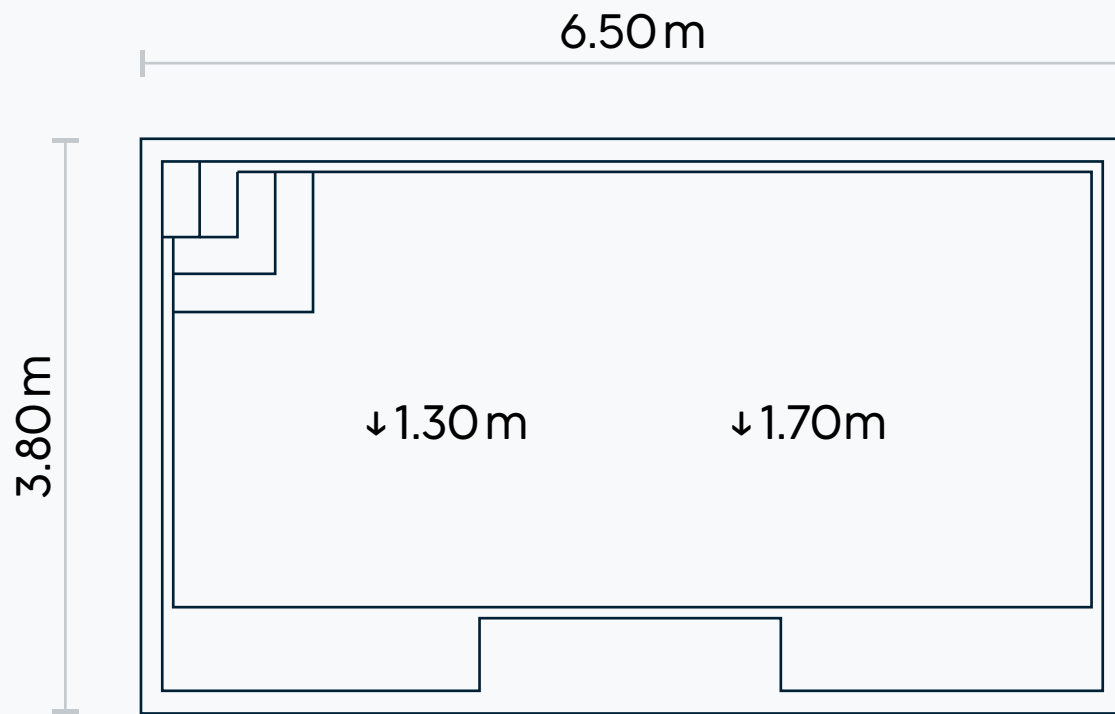

Entertainer

FIBREGLASS POOL

..... **FROM \$68,700**

| | |
|-------------|-------|
| Length | 7.00m |
| | 3.50m |
| Shallow End | 1.20m |
| Deep End | 1.60m |

Also available in other sizes.

Serenity

FIBREGLASS POOL

..... **FROM \$54,000**

| | |
|-------------|-------|
| Length | 6.50m |
| Width | 3.80m |
| Shallow End | 1.30m |
| Deep End | 1.70m |

Also available in other sizes.

Range of Fibreglass shells available upon request, including Spas & Lap Pools