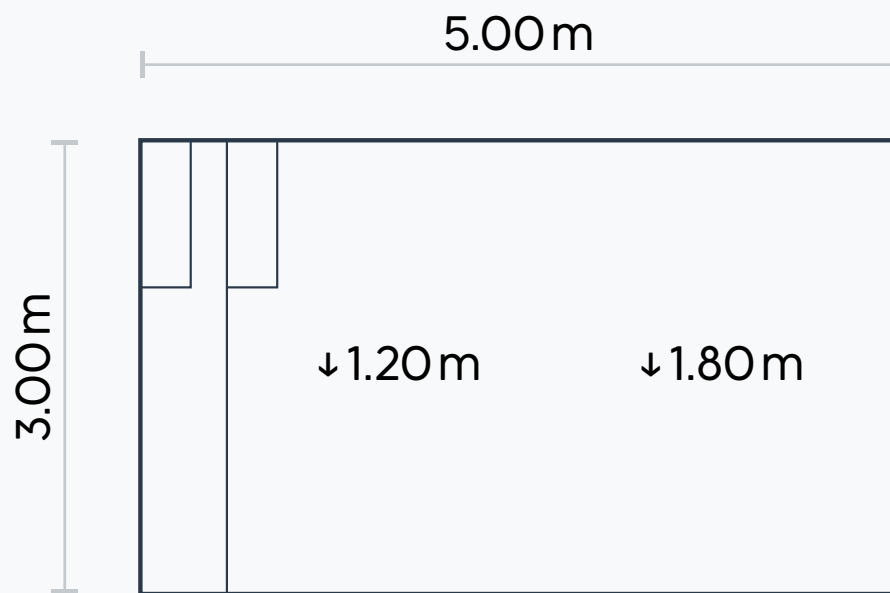

Bondi

CONCRETE POOL

..... **FROM \$71,500**

| | |
|--------|-------|
| Length | 6.00m |
| Width | 4.54m |
| Depth | 1.20m |

CUSTOM CONCRETE POOL | **FORMERLY ON DISPLAY**

Coogee

CONCRETE POOL

..... **FROM \$63,500**

| | Coogee | Bronte | Byron | Avalon |
|-------------|--------|--------|-------|--------|
| Length | 5.00m | 6.00m | 7.00m | 8.00m |
| Width | 3.00m | 4.00m | 3.50m | 4.00m |
| Shallow End | 1.20m | 1.20m | 1.20m | 1.20m |
| Deep End | 1.80m | 1.80m | 1.80m | 1.80m |