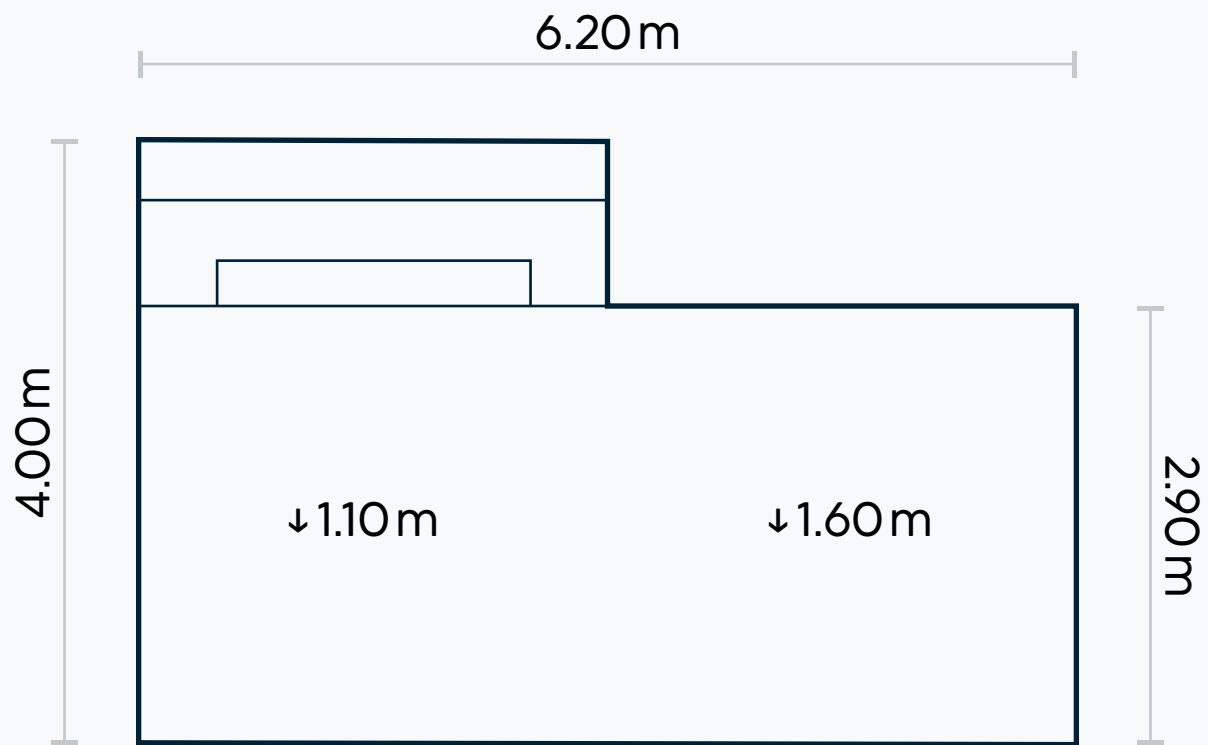

Whitehaven

CONCRETE POOL

..... **FROM $68,500** .....

Length	6.20m
Width	4.00m
Shallow End	1.10m
Deep End	1.60m

*Supply and install inclusions unless otherwise noted. Pool design is subject to availability and dependent on site conditions. Images shown are for illustrative purposes only and may include optional upgrade items.