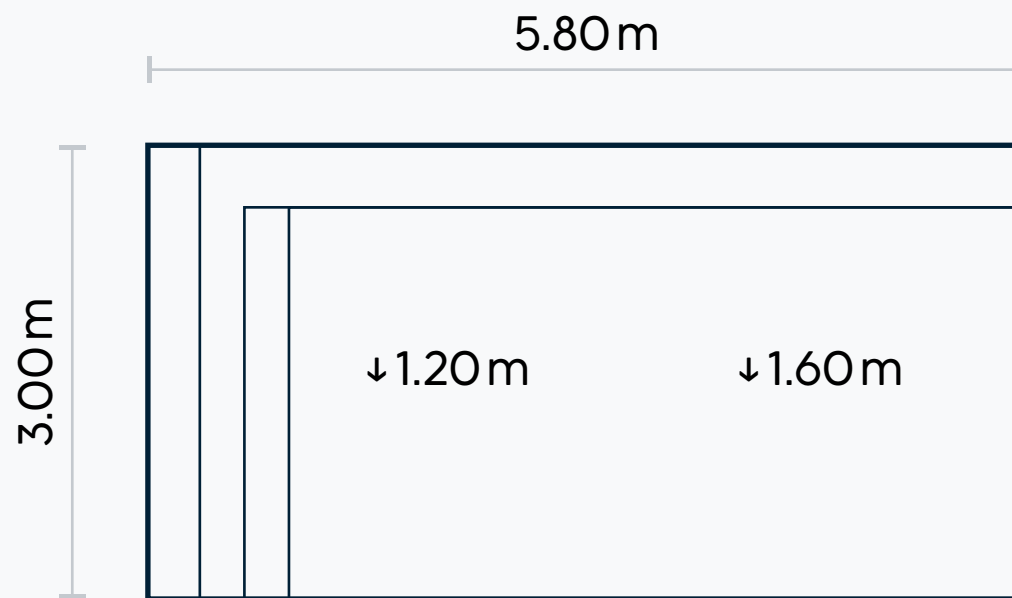

Cottesloe

CONCRETE POOL

..... **FROM $68,900** .....

Length	5.80m
Width	3.00m
Shallow End	1.20m
Deep End	1.60m