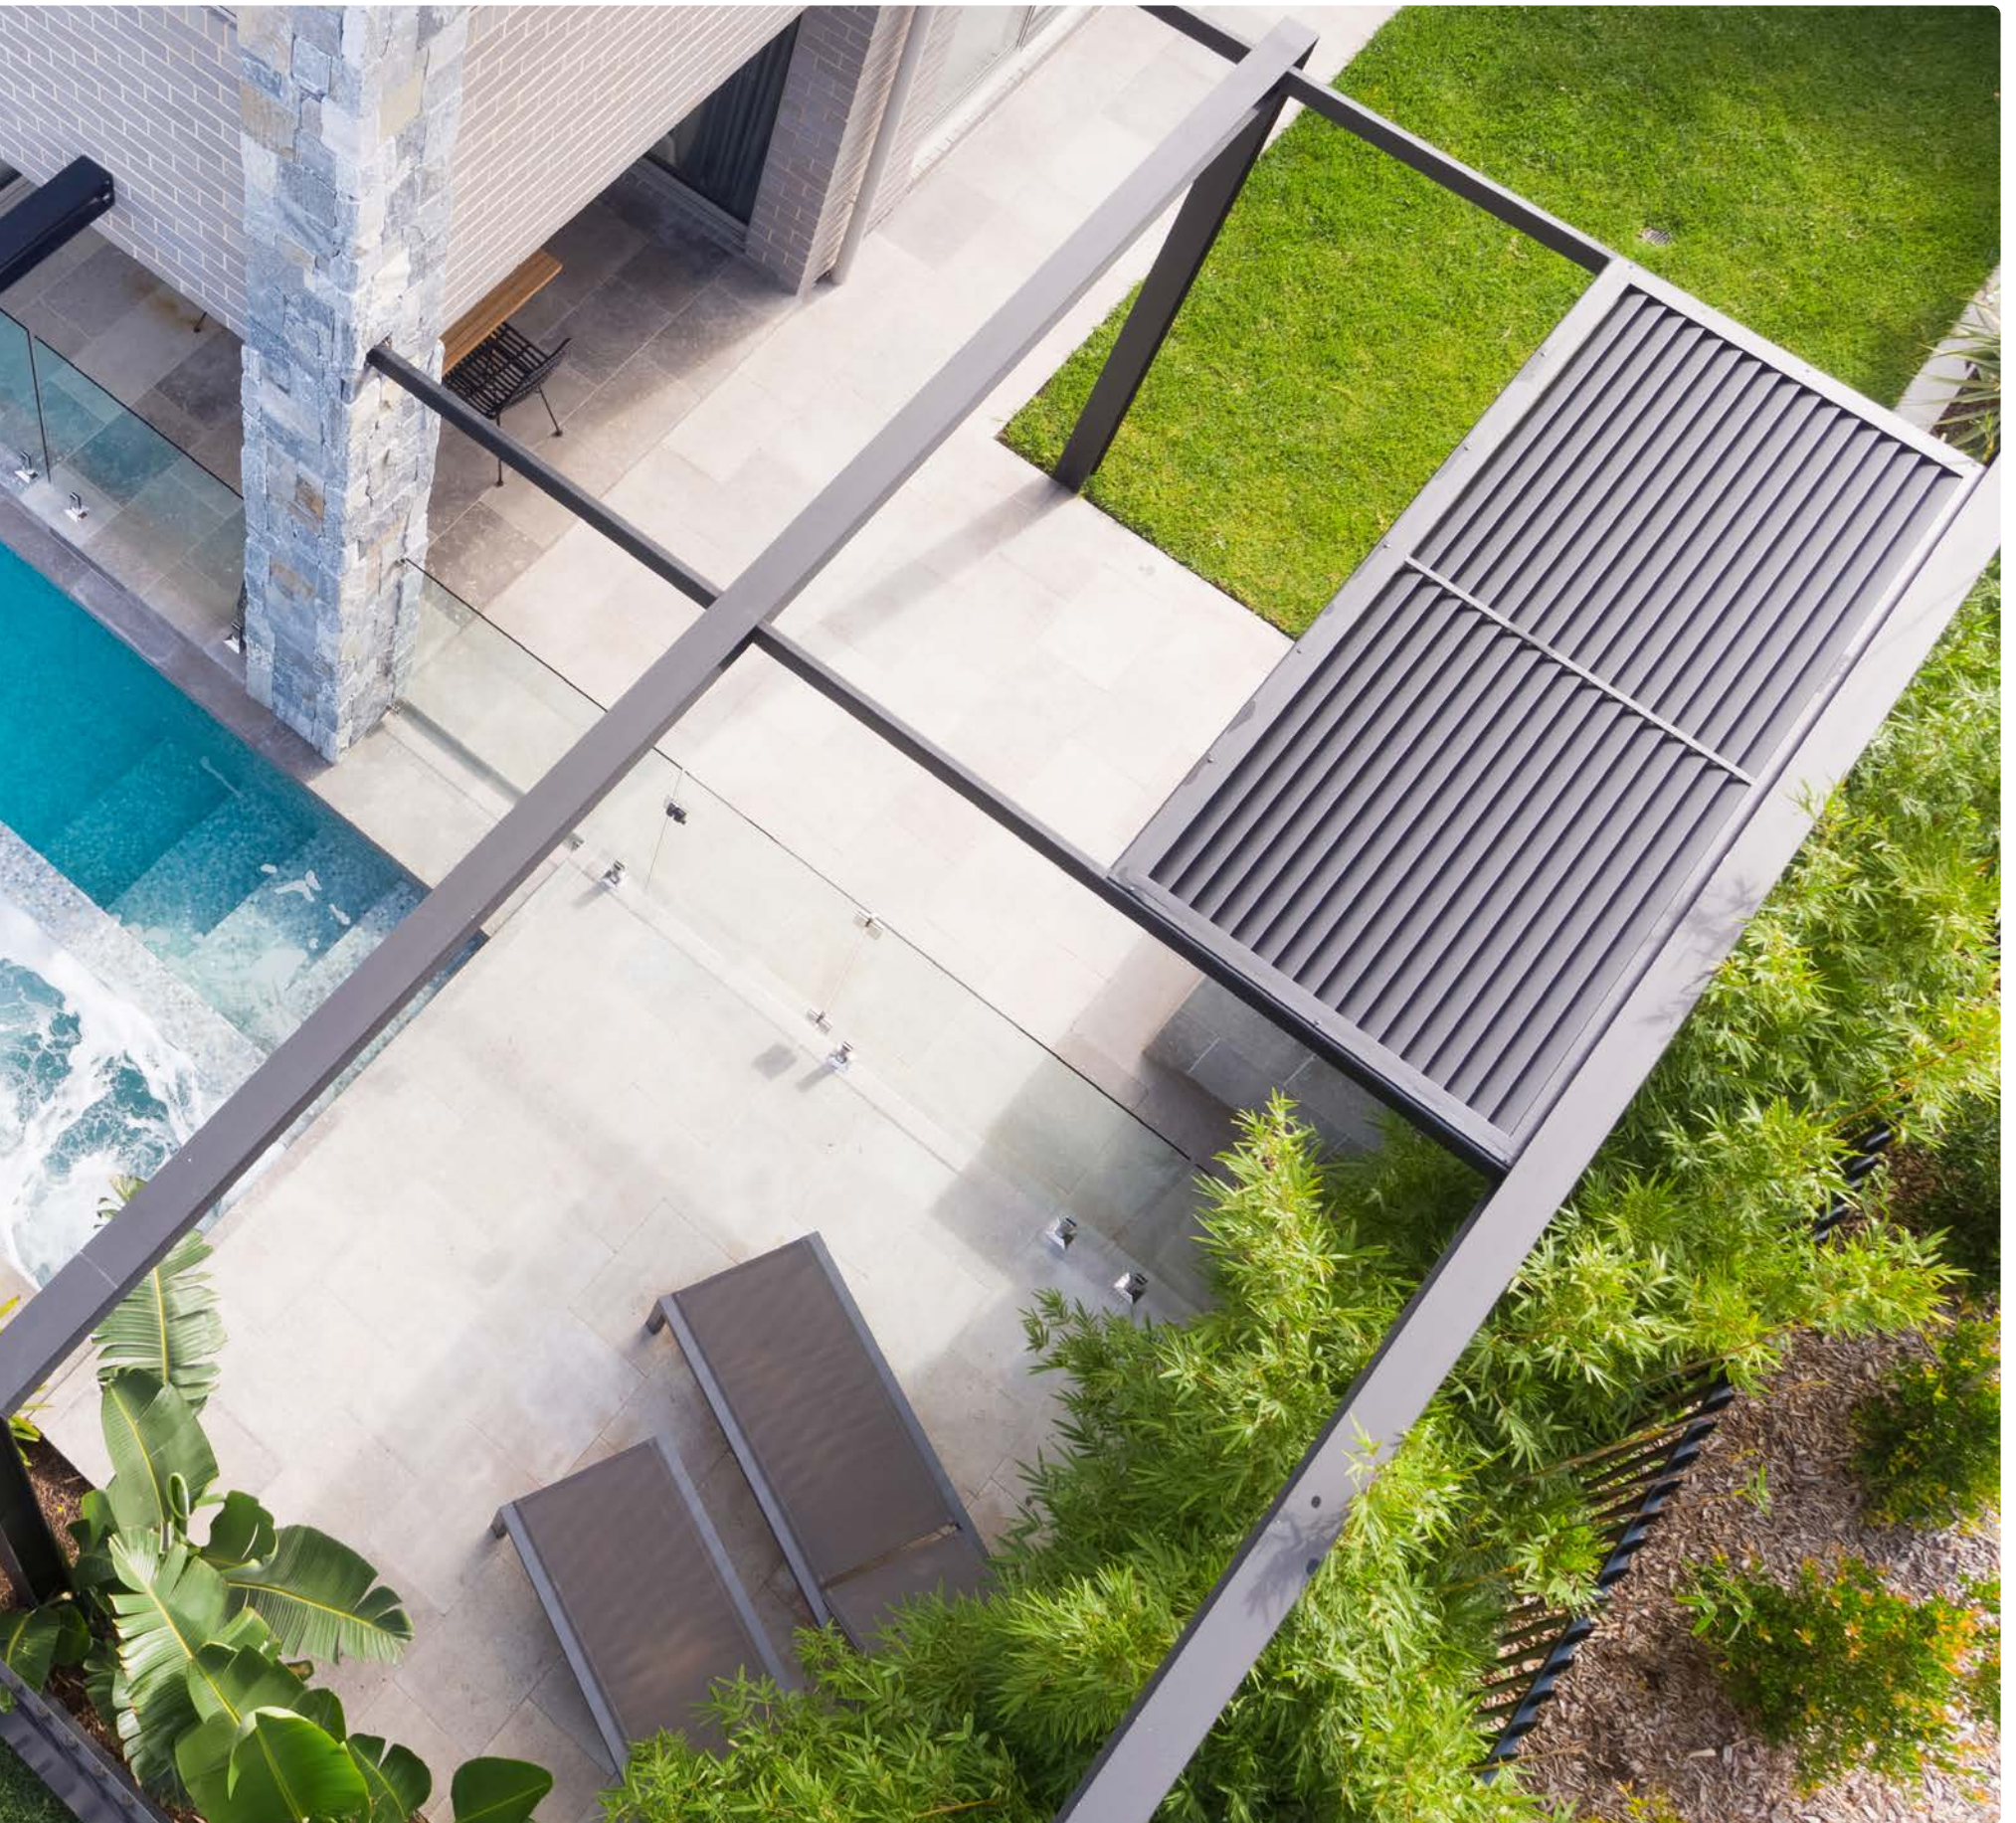

CUSTOM CONCRETE POOL & SPA | ON DISPLAY AT HOMEWORLD MARSDEN PARK

CONCRETE POOL | ON DISPLAY AT MARSDEN PARK

Select your pool design

Our mission is to provide modern and inspiring pool designs that integrate perfectly with our client's home and lifestyle. No matter the size of your garden, from large to compact, we can design a custom pool that fits with your unique home, style and budget.