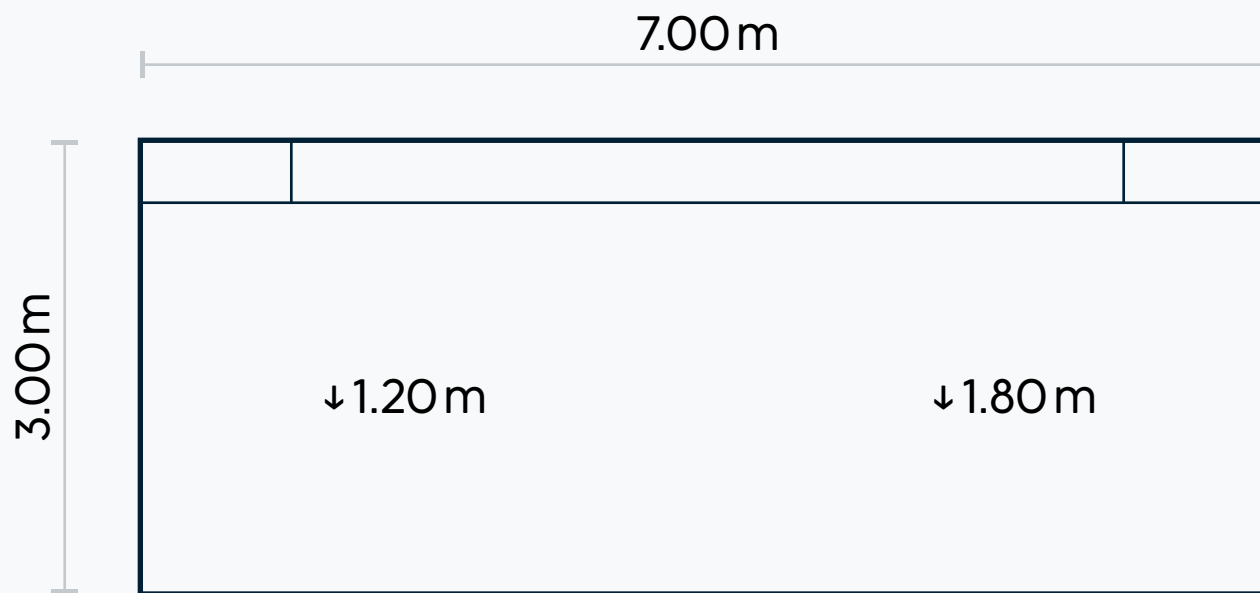

CUSTOM COTTESLOE POOL & SPA | ON DISPLAY AT ORAN PARK

Cottesloe

CONCRETE POOL

..... **FROM \$68,900**

| | |
|-------------|-------|
| Length | 5.80m |
| Width | 3.00m |
| Shallow End | 1.20m |
| Deep End | 1.60m |

CUSTOM HENLEY POOL | ON DISPLAY AT ORAN PARK

Henley

CONCRETE POOL

..... **FROM \$71,500**

| | |
|-------------|-------|
| Length | 7.00m |
| Width | 3.00m |
| Shallow End | 1.20m |
| Deep End | 1.80m |

*Supply and install inclusions unless otherwise noted. Pool design is subject to availability and dependent on site conditions. Images shown are for illustrative purposes only and may include optional upgrade items.