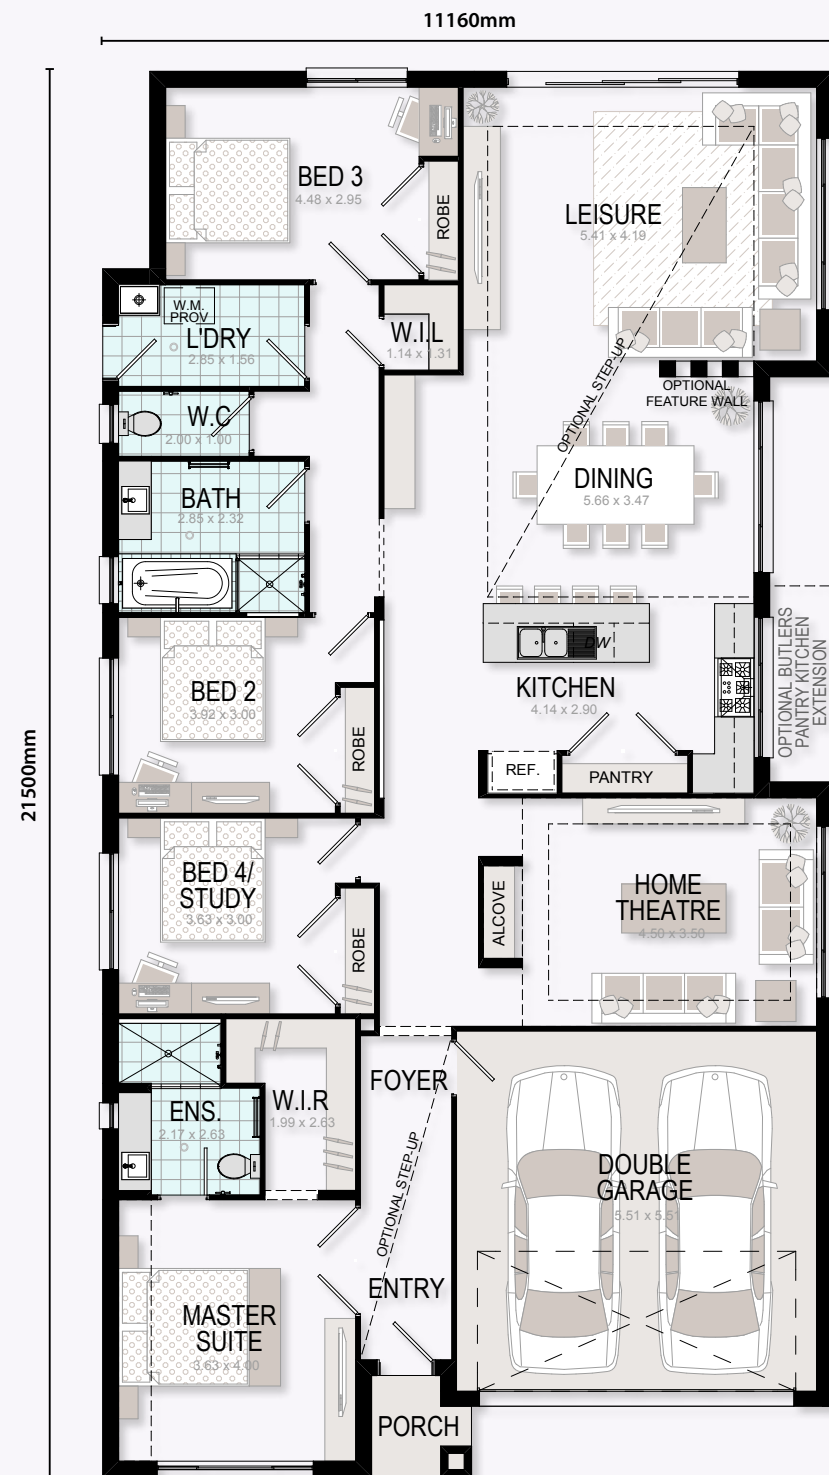

NEWTON 24 (THEATRE)