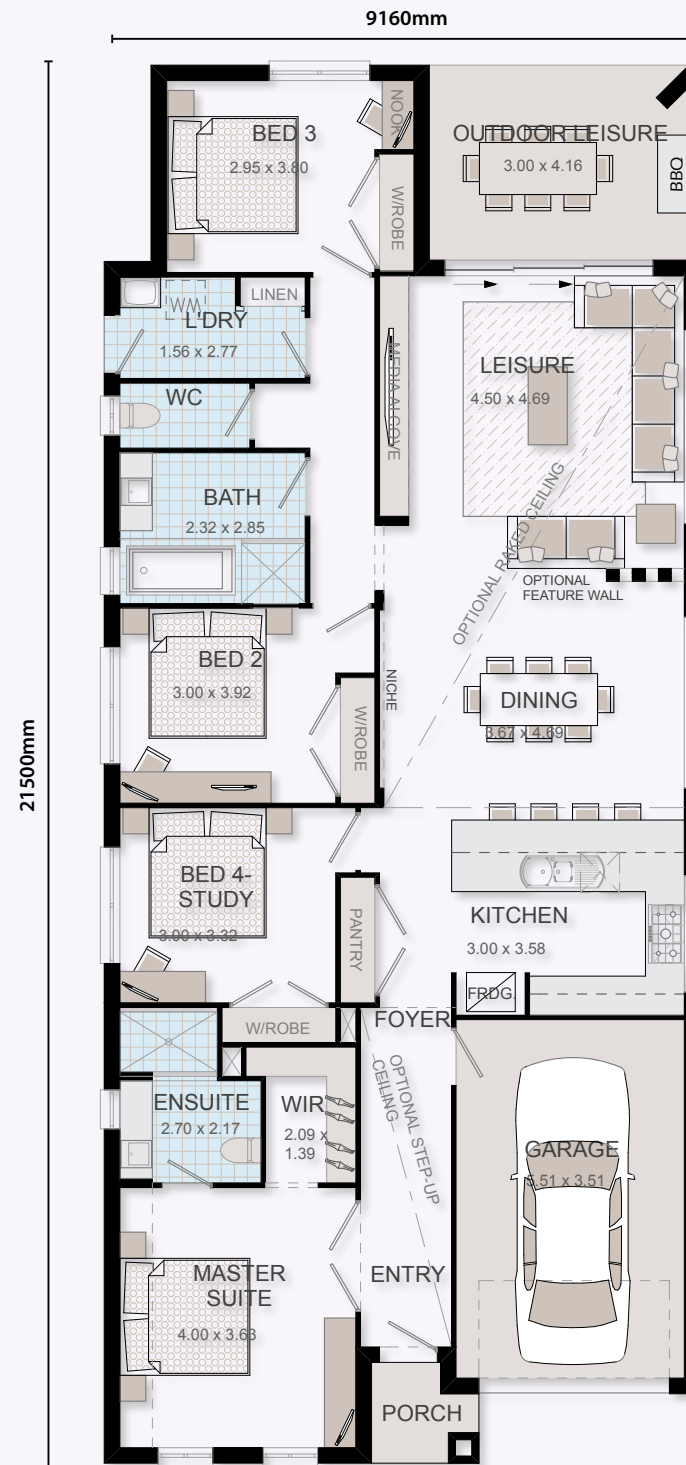

Newton 21

Area Calculations

ITEMISED FLOOR AREAS	AREA
Ground Floor	154.64^{sqm}
Garage	21.74^{sqm}
Porch	2.27^{sqm}
Outdoor Leisure	12.48^{sqm}
Gross Floor Area	191.13^{sqm}
Gross Floor Area	20.57^{sq}

This home has been designed to fit a

11m lot width

**Wisdom
Smart**

The *easy* Start

NEWTON 21